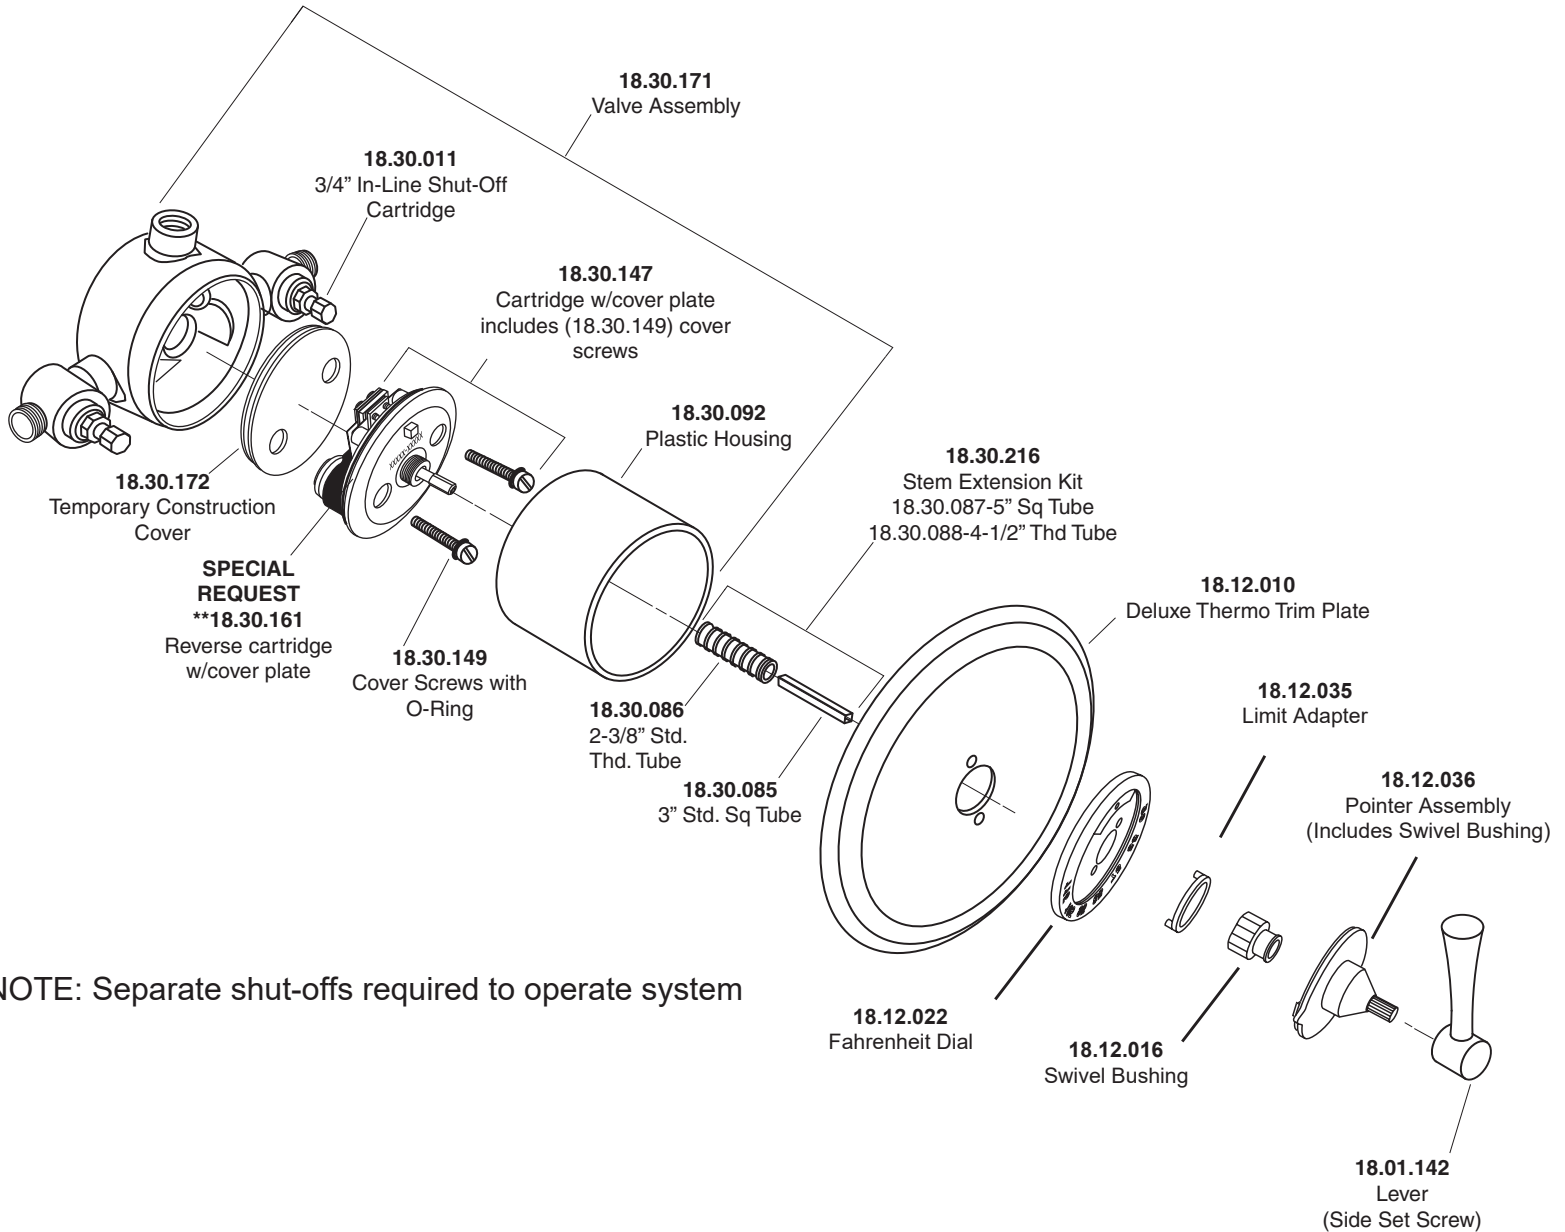

1.008597D

3/4" Thermostatic Set  
with Integral Stops with  
Chicago Lever

NOTE: Separate shut-offs required to operate system