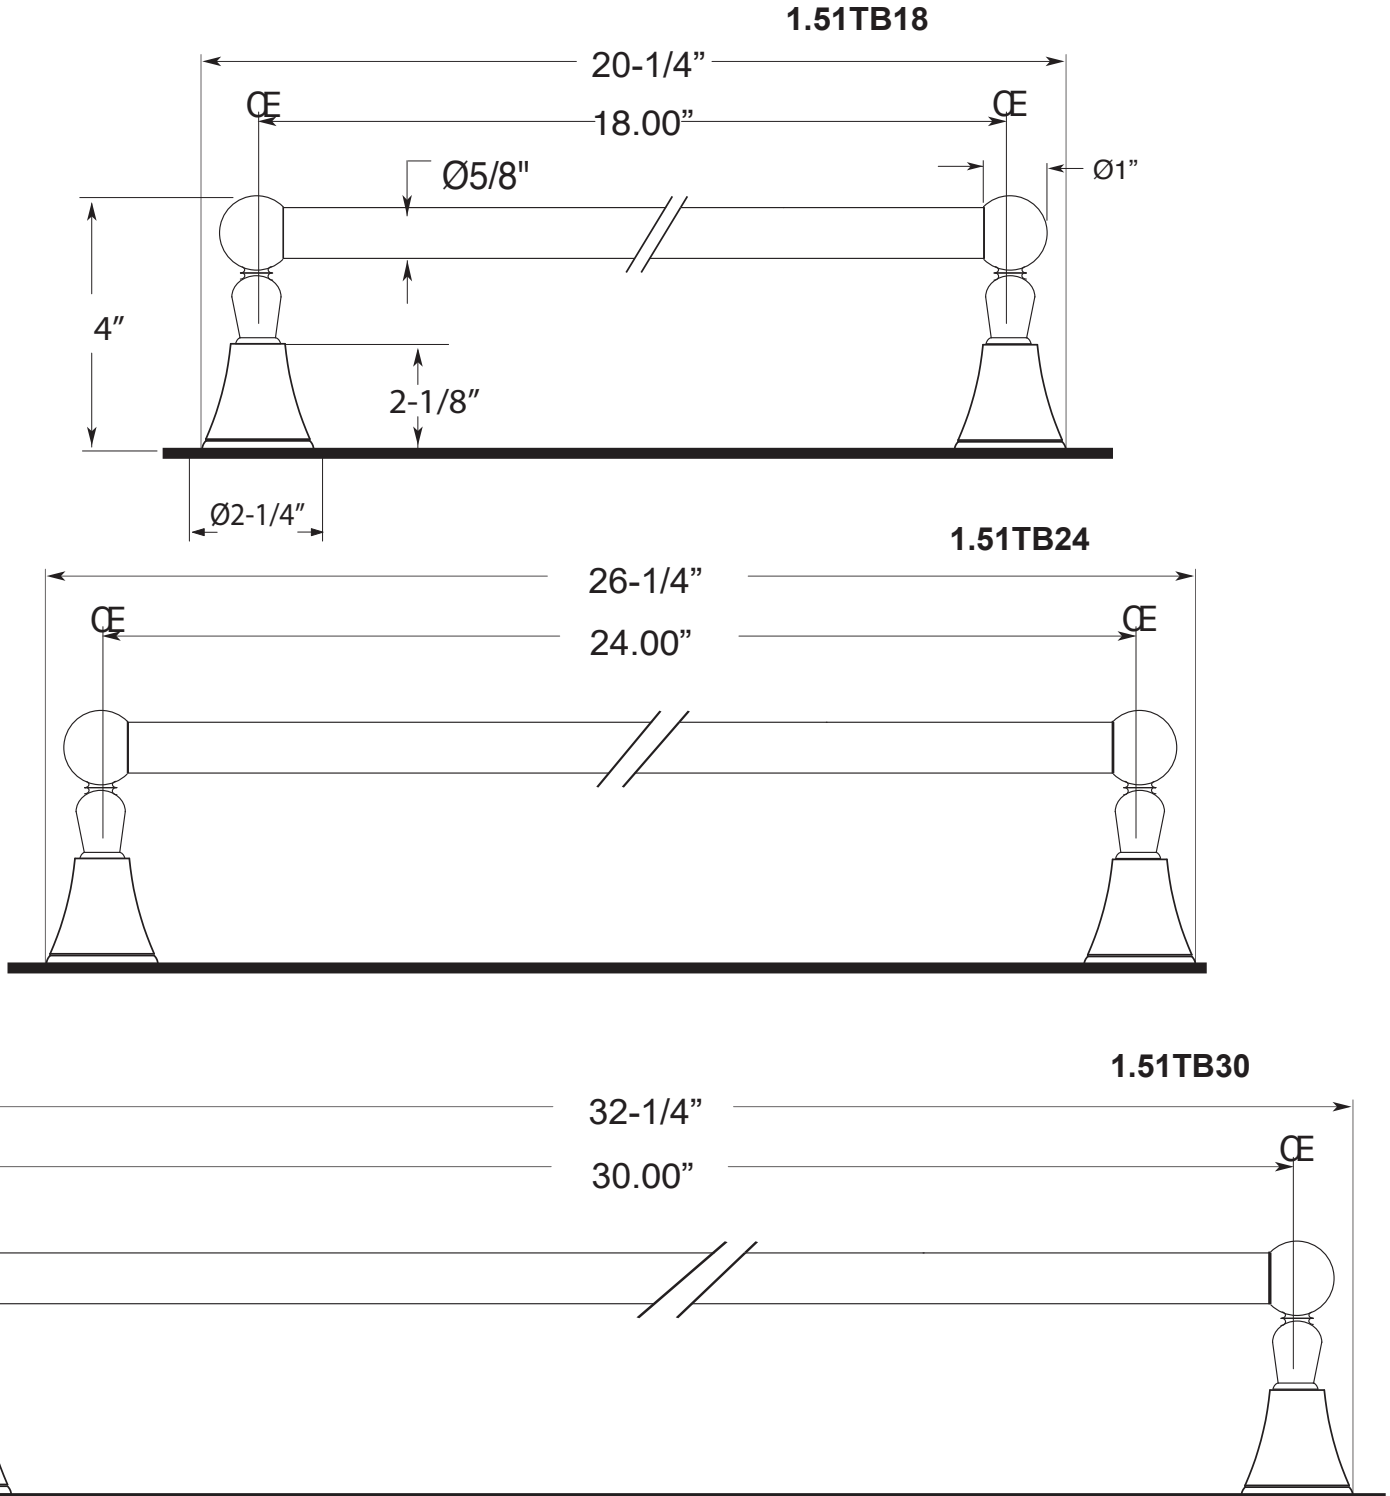

**FEATURES:**

- All brass construction.
- Available in all Sigma finishes. Warranty varies according to finish selection.
- Mounting bracket and screws are supplied.

**Accessories**

**Series 51 Towel Bars**

Note: Measurements are subject to change or cancellation. No responsibility is assumed for use of superseded or voided pages.