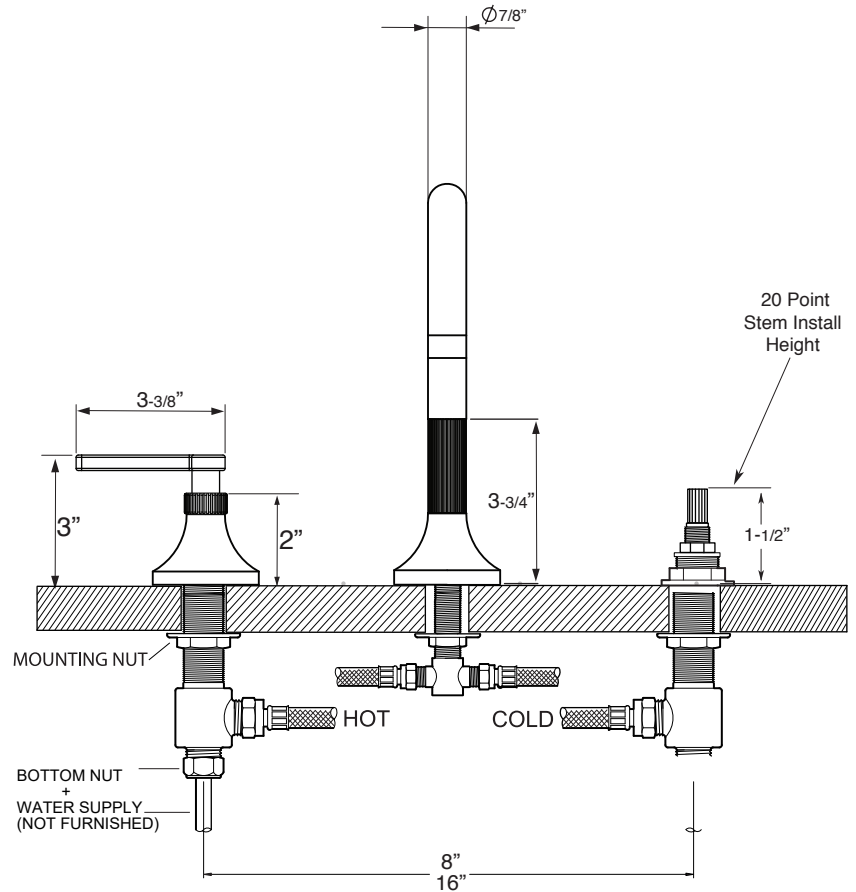

FEATURES:

- All brass construction. Flexible hoses designed to be installed on 8" to 16" centers. Includes soft touch drain assembly. P/N 18.11.052
- 20 PT. 1/4-turn ceramic disc valve cartridge.
- Available in all finishes. Warranty varies according to finish selection.
- Standard aerator is limited to 1.2 gpm.

110 Series Widespread Lavatory Set with Stella Handles

1.110708

SOFT TOUCH
DRAIN ASSEMBLY
P/N 18.11.052

NOTE: Spout and valves install through 1-1/4" diameter holes

Note: Measurements are subject to change or cancellation. No responsibility is assumed for use of superseded or voided pages.