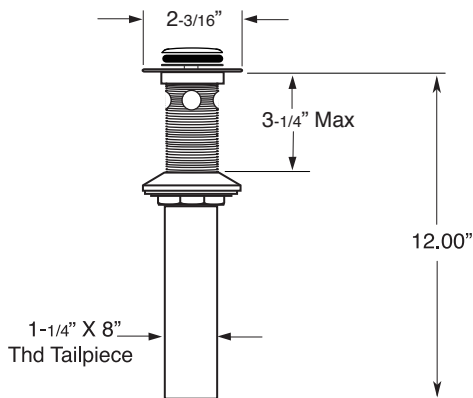

FEATURES:

- All brass construction. Flexible hoses designed to be installed on 8" to 16" centers. Includes soft touch drain assembly. P/N 18.11.052
- 20 PT. 1/4-turn ceramic disc valve cartridge.
- Available in all finishes. Warranty varies according to finish selection.
- Standard aerator is limited to 1.2 gpm.

110 Series Widespread Lavatory Set with Stella Handles

1.110708

SOFT TOUCH
DRAIN ASSEMBLY
P/N 18.11.052

NOTE: Spout and valves install through 1-1/4" diameter holes

Note: Measurements are subject to change or cancellation. No responsibility is assumed for use of superseded or voided pages.