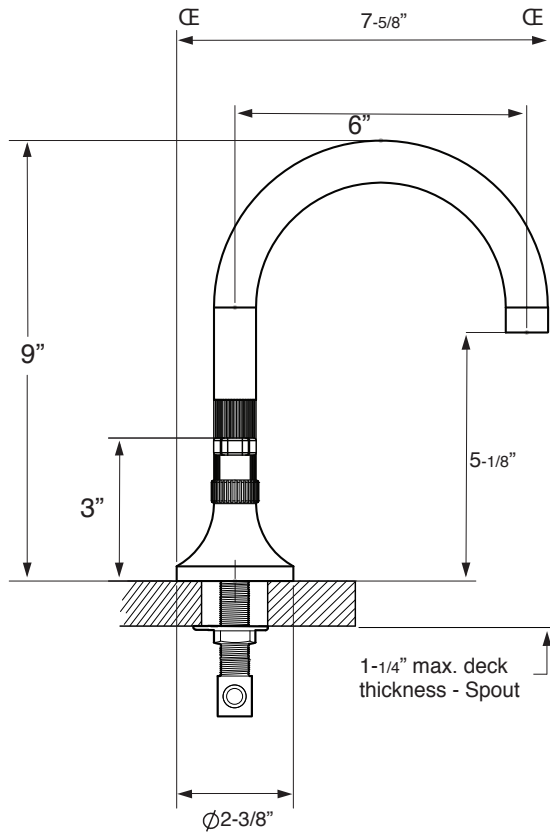

FEATURES:

- All brass construction. Flexible hoses designed to be installed on 8" to 16" centers. Includes soft touch drain assembly. P/N 18.11.052
- 20 PT. 1/4-turn ceramic disc valve cartridge.
- Available in all finishes. Warranty varies according to finish selection.
- Standard aerator is limited to 1.2 gpm.

110 Series Widespread Lavatory Set with Stella Handles

1.110708

SOFT TOUCH
DRAIN ASSEMBLY
P/N 18.11.052

NOTE: Spout and valves install through 1-1/4" diameter holes

Note: Measurements are subject to change or cancellation. No responsibility is assumed for use of superseded or voided pages.