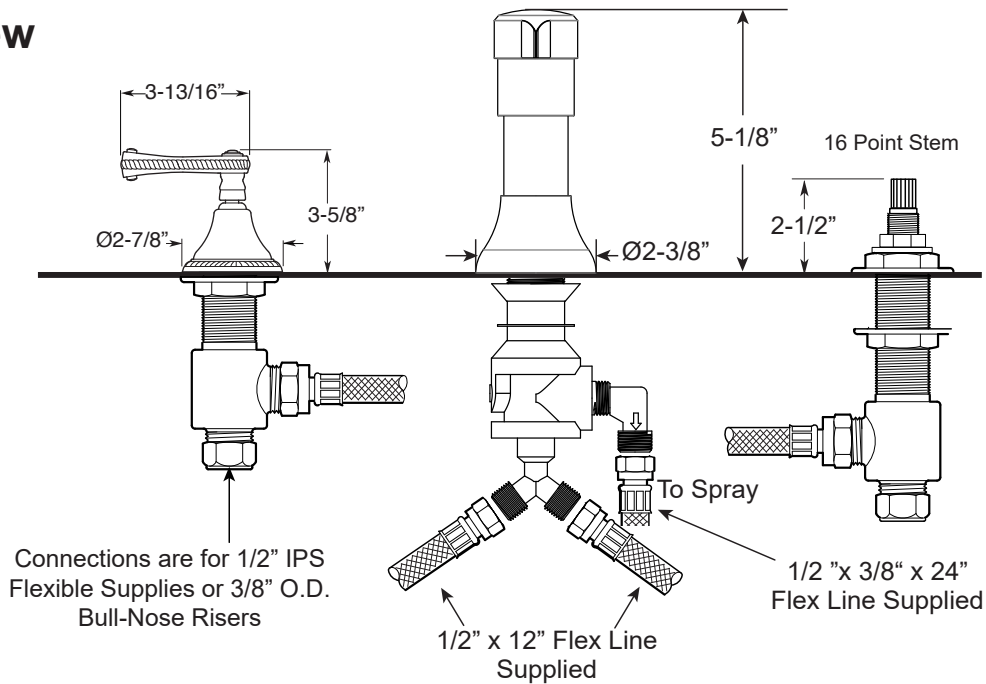

FEATURES:

- All brass construction.
- Hot & Cold valves and integral Vacuum Breaker/Diverter require 1-1/4" (max.) holes.
- Includes pop-up drain assembly with overflow. Longer ball rod available on request. P/N: APS.11.019
- Diverter controls water flow between douche spray & flushing rim.
- 1/4-turn ceramic disc valve cartridges for handles.
- Available in all finishes. Warranty varies according to finish selection.

**Bidet Set with
Charlotte Elite Handles**

1.000590

Front View

Side View

Note: Measurements are subject to change. No responsibility is assumed for use of superseded or voided pages.