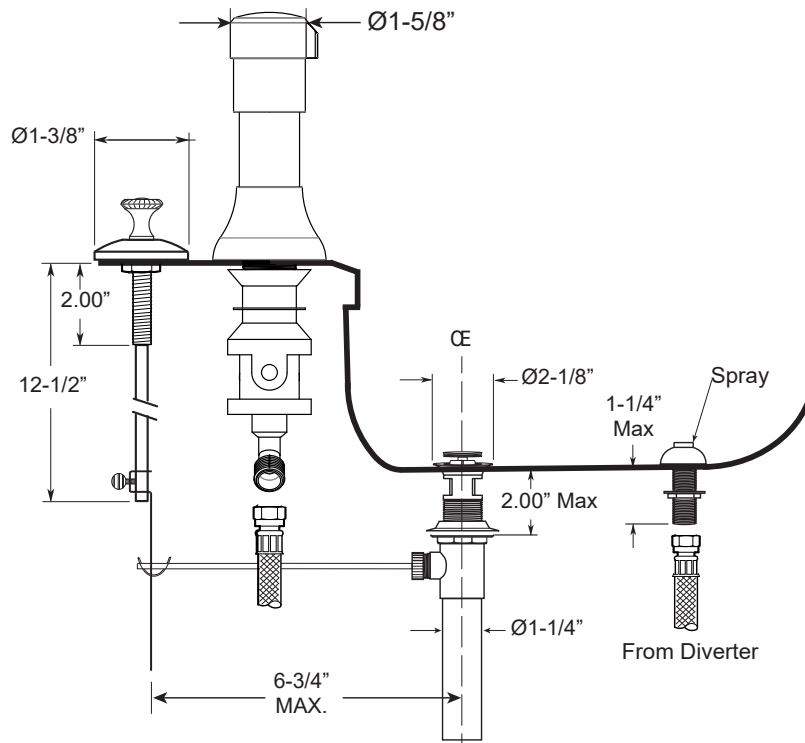

FEATURES:

- All brass construction.
- Hot & Cold valves and integral Vacuum Breaker/Diverter require 1-1/4" (max.) holes.
- Includes pop-up drain assembly with overflow. Longer ball rod available on request. P/N: APS.11.019
- Diverter controls water flow between douche spray & flushing rim.
- 1/4-turn ceramic disc valve cartridges for handles.
- Available in all finishes. Warranty varies according to finish selection.

**Bidet Set with
Charlotte Elite Handles**

1.000590

Front View

Side View

Note: Measurements are subject to change. No responsibility is assumed for use of superseded or voided pages.