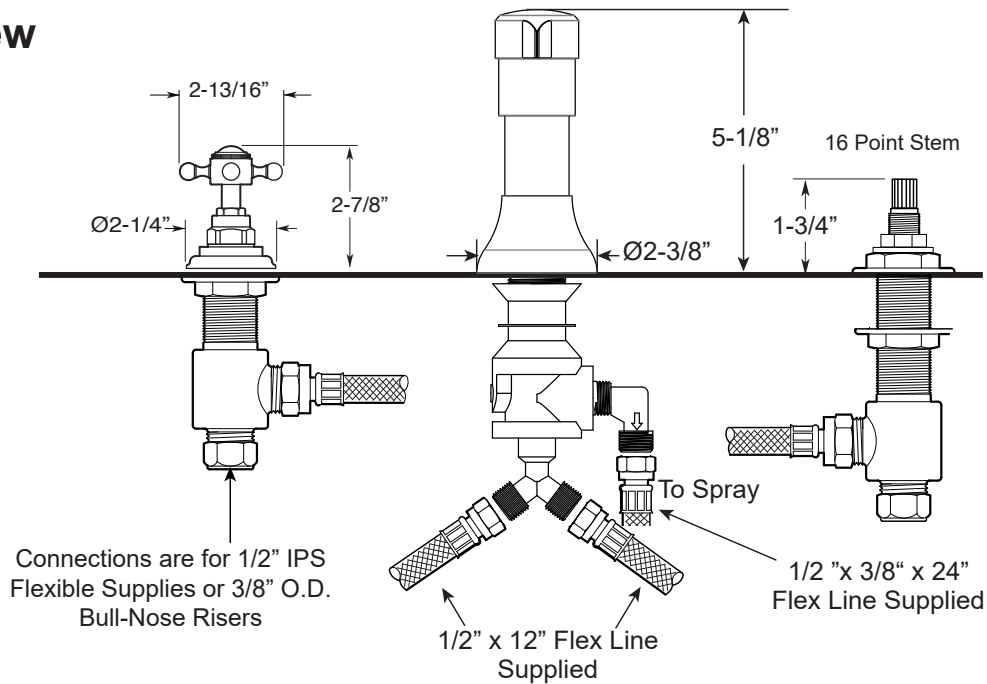

FEATURES:

- All brass construction.
- Hot & Cold valves and integral Vacuum Breaker/Diverter require 1-1/4" (max.) holes.
- Includes pop-up drain assembly with overflow. Longer ball rod available on request. P/N: APS.11.019
- Diverter controls water flow between douche spray & flushing rim.
- 1/4-turn ceramic disc valve cartridges for handles.
- Available in all finishes. Warranty varies according to finish selection.

**Bidet Set with
Sussex Handles**

1.007890

Front View

Side View

Note: Measurements are subject to change. No responsibility is assumed for use of superseded or voided pages.