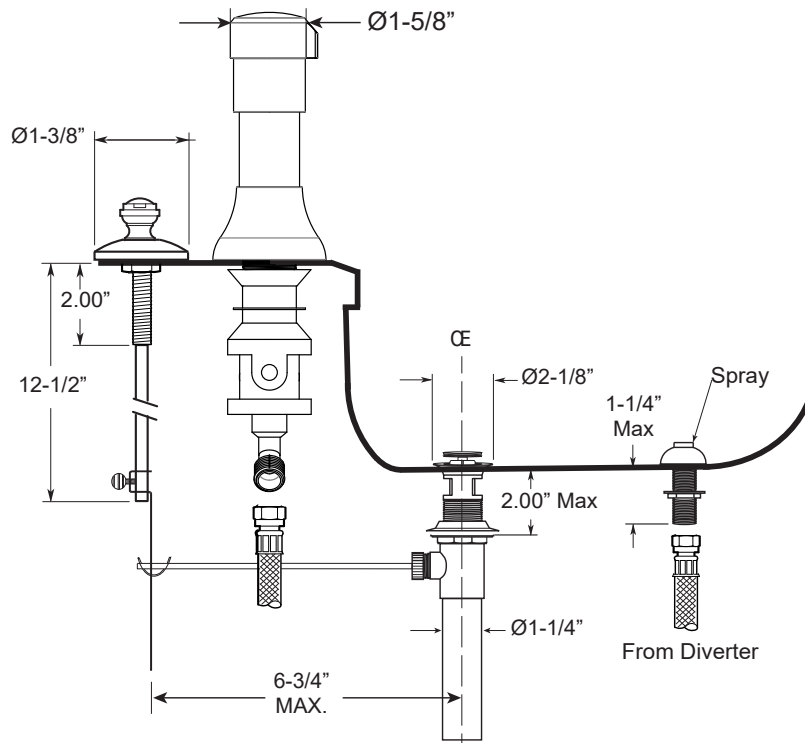

FEATURES:

- All brass construction.
- Hot & Cold valves and integral Vacuum Breaker/Diverter require 1-1/4" (max.) holes.
- Includes pop-up drain assembly with overflow. Longer ball rod available on request. P/N: APS.11.019
- Diverter controls water flow between douche spray & flushing rim.
- 1/4-turn ceramic disc valve cartridges for handles.
- Available in all finishes. Warranty varies according to finish selection.

**Bidet Set with
Sussex Handles**

1.007890

Front View

Side View

Note: Measurements are subject to change. No responsibility is assumed for use of superseded or voided pages.