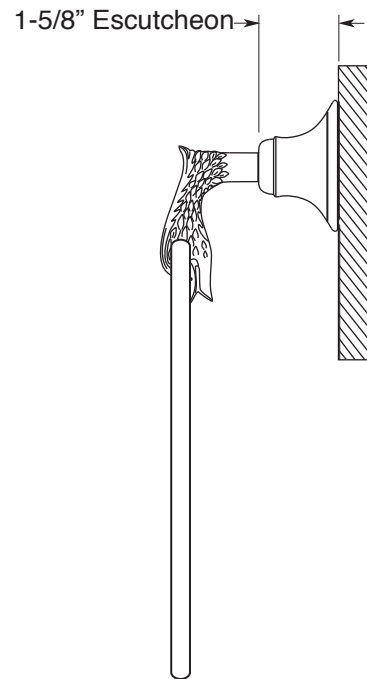

FEATURES:

- All brass construction.
- Available in all Sigma finishes. Warranty varies according to finish selection.
- Mounting bracket and screws are supplied.

Accessories

Series 03
Towel Ring
1.03TR00

TOP VIEW

FRONT VIEW

SIDE VIEW

Note: Measurements are subject to change or cancellation. No responsibility is assumed for use of superseded or voided pages.