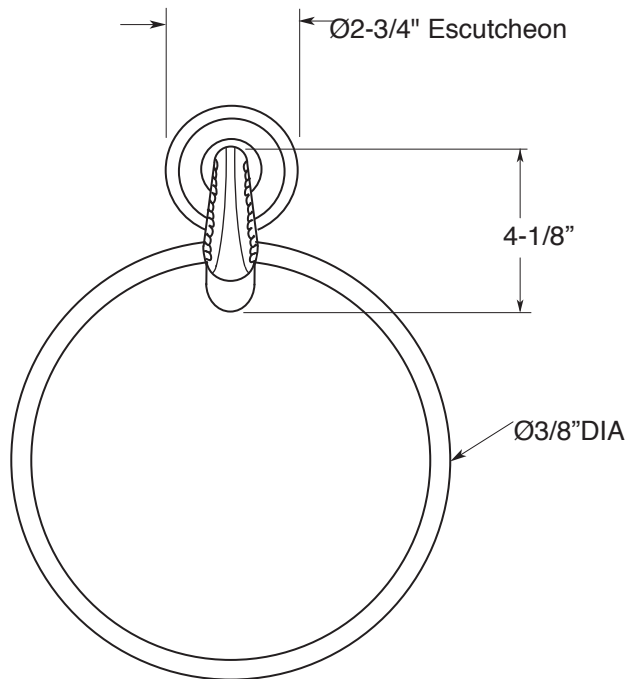

FEATURES:

- All brass construction.
- Available in all Sigma finishes. Warranty varies according to finish selection.
- Mounting bracket and screws are supplied.

Accessories

Series 03
Towel Ring
1.03TR00

TOP VIEW

FRONT VIEW

SIDE VIEW

Note: Measurements are subject to change or cancellation. No responsibility is assumed for use of superseded or voided pages.