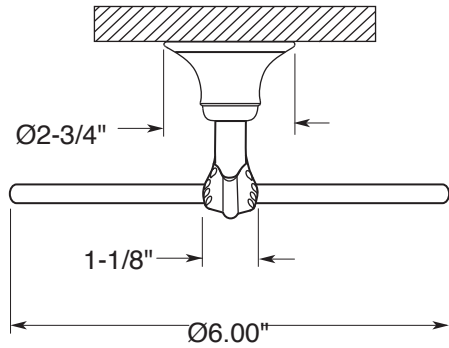

FEATURES:

- All brass construction.
- Available in all Sigma finishes. Warranty varies according to finish selection.
- Mounting bracket and screws are supplied.

Accessories

Series 03
Towel Ring
1.03TR00

TOP VIEW

FRONT VIEW

SIDE VIEW

Note: Measurements are subject to change or cancellation. No responsibility is assumed for use of superseded or voided pages.