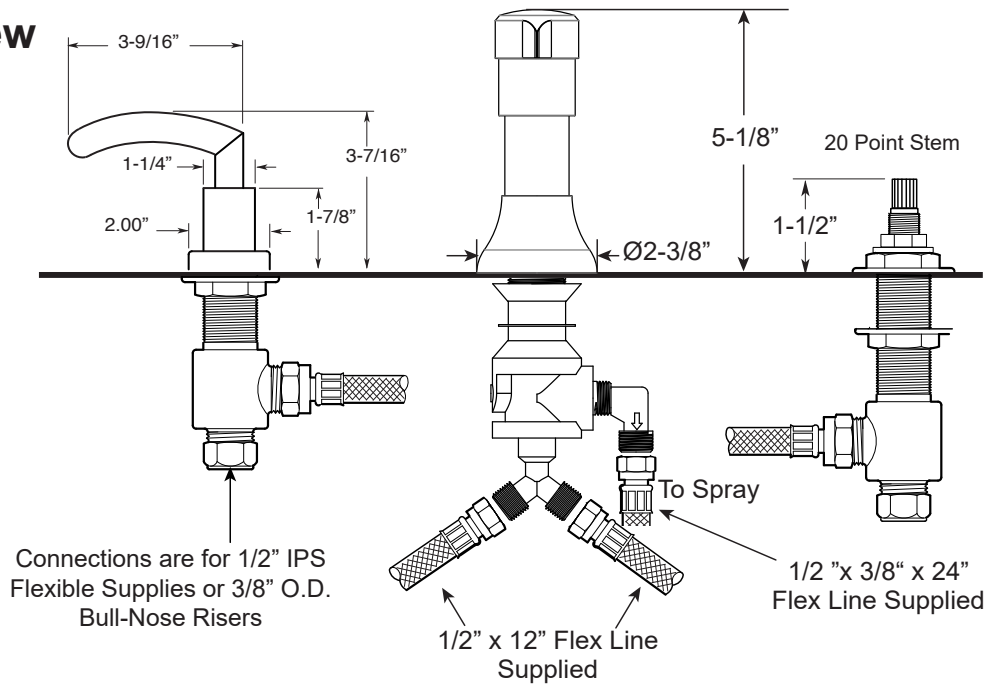

FEATURES:

- All brass construction.
- Hot & Cold valves and integral Vacuum Breaker/Diverter require 1-1/4" (max.) holes.
- Includes pop-up drain assembly with overflow. Longer ball rod available on request. P/N: APS.11.019
- Diverter controls water flow between douche spray & flushing rim.
- 1/4-turn ceramic disc valve cartridges for handles.
- Available in all finishes. Warranty varies according to finish selection.

Bidet Set with
Prana Handles

1.009290

Front View

Side View

Note: Measurements are subject to change. No responsibility is assumed for use of superseded or voided pages.