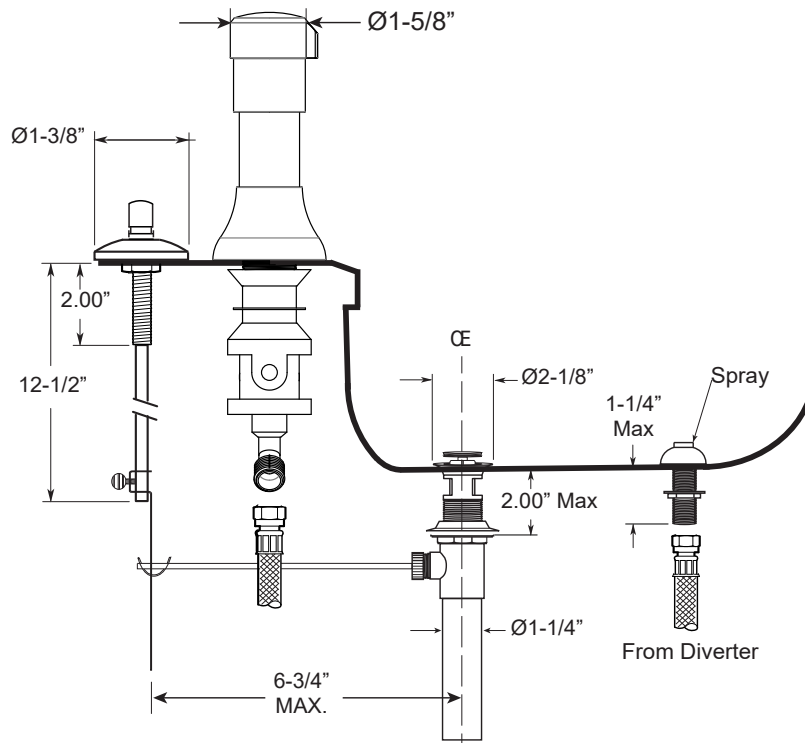

FEATURES:

- All brass construction.
- Hot & Cold valves and integral Vacuum Breaker/Diverter require 1-1/4" (max.) holes.
- Includes pop-up drain assembly with overflow. Longer ball rod available on request. P/N: APS.11.019
- Diverter controls water flow between douche spray & flushing rim.
- 1/4-turn ceramic disc valve cartridges for handles.
- Available in all finishes. Warranty varies according to finish selection.

Bidet Set with
Prana Handles

1.009290

Front View

Side View

Note: Measurements are subject to change. No responsibility is assumed for use of superseded or voided pages.