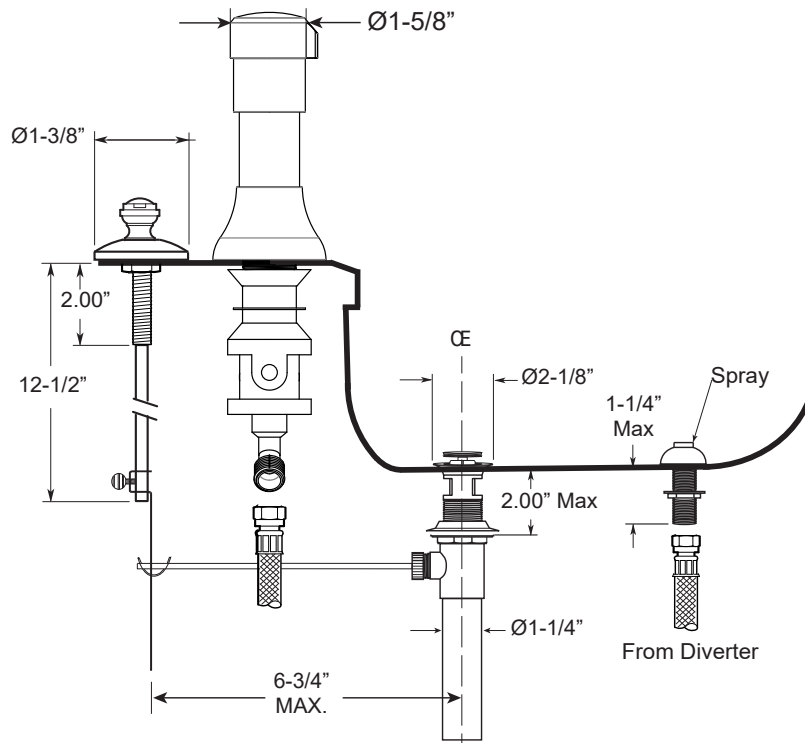

FEATURES:

- All brass construction.
- Hot & Cold valves and integral Vacuum Breaker/Diverter require 1-1/4" (max.) holes.
- Includes pop-up drain assembly with overflow. Longer ball rod available on request. P/N: APS.11.019
- Diverter controls water flow between douche spray & flushing rim.
- 1/4-turn ceramic disc valve cartridges for handles.
- Available in all finishes. Warranty varies according to finish selection.

Bidet Set with
Ascot Handles

1.007790

Front View

Side View

Note: Measurements are subject to change. No responsibility is assumed for use of superseded or voided pages.