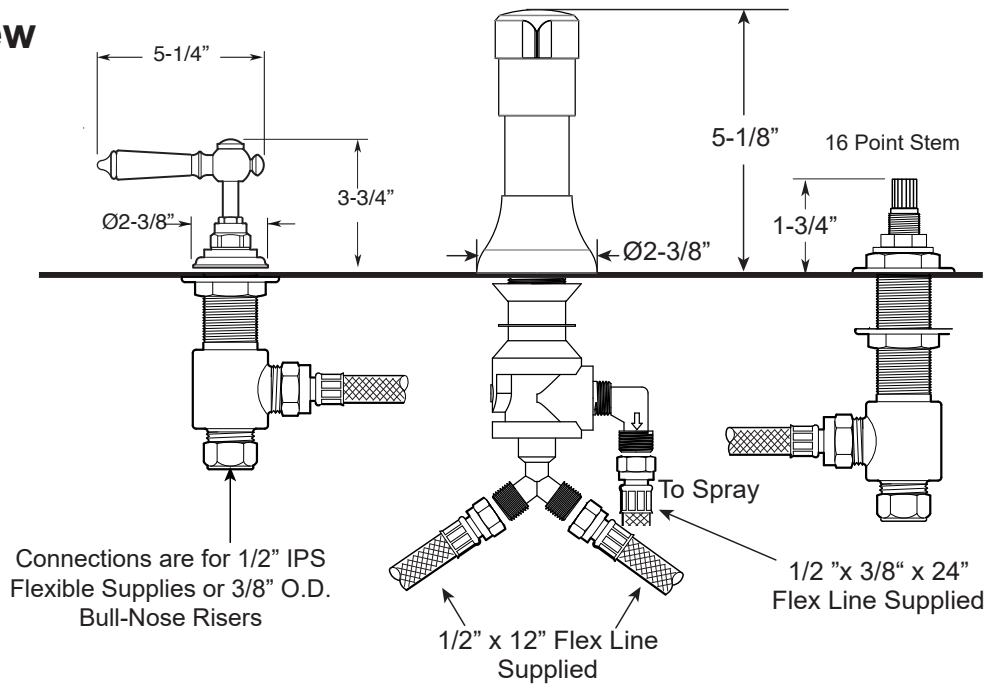

FEATURES:

- All brass construction.
- Hot & Cold valves and integral Vacuum Breaker/Diverter require 1-1/4" (max.) holes.
- Includes pop-up drain assembly with overflow. Longer ball rod available on request. P/N: APS.11.019
- Diverter controls water flow between douche spray & flushing rim.
- 1/4-turn ceramic disc valve cartridges for handles.
- Available in all finishes. Warranty varies according to finish selection.

Bidet Set with
Ascot Handles

1.007790

Front View

Side View

Note: Measurements are subject to change. No responsibility is assumed for use of superseded or voided pages.