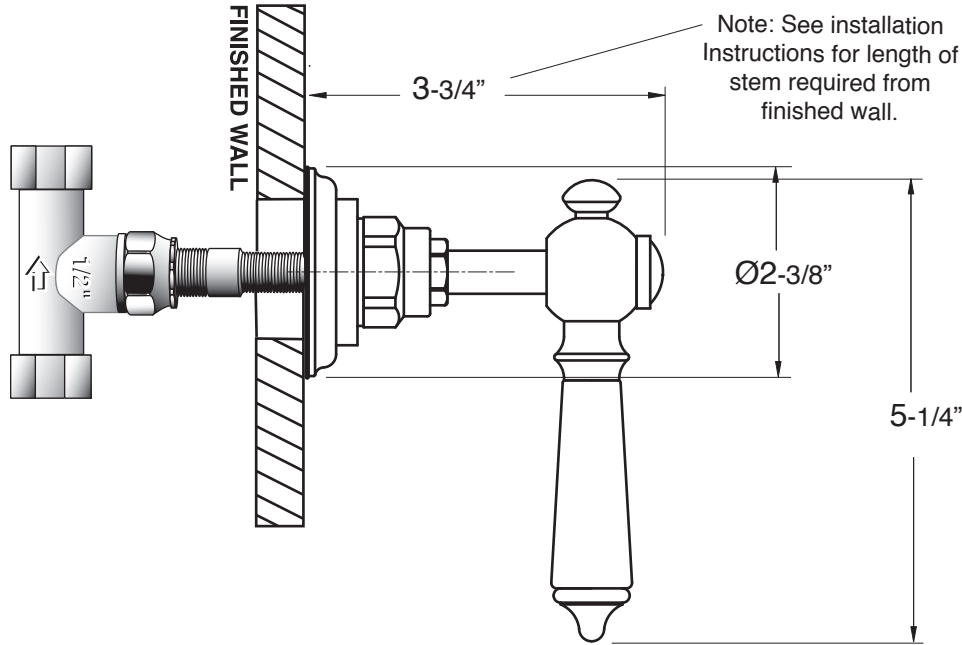

## SPECIFICATIONS

### Trim for Wall Valve

Trim Only  
**Waldorf**  
 (Ceramic lever)  
 1.007687T

#### Trim used with the following Valves:

- 18.30.020 - 1/2" Volume Control - 16 pt.....Replacement cartridge: 18.30.036
- 18.30.023 - 3/4" Volume Control - 16 pt.....Replacement cartridge: 18.30.011
- 18.30.255 - 3 port In-wall Diverter - 16 pt.....Replacement cartridge: 18.30.259
- 18.30.253 - 4 port In-wall Diverter - 16 pt.....Replacement cartridge: 18.30.257
  
- 78.30.020 - 1/2" Volume Control - 20 pt.....Replacement cartridge: 18.30.036
- 78.30.023 - 1/2" Volume Control - 20 pt.....Replacement cartridge: 18.30.011
- 78.30.255 - 3 port In-wall Diverter - 20 pt.....Replacement cartridge: 18.30.259
- 78.30.253 - 4 port In-wall Diverter - 20 pt.....Replacement cartridge: 18.30.257

Note: Measurements are subject to change or cancellation. No responsibility is assumed for use of superseded or voided pages.