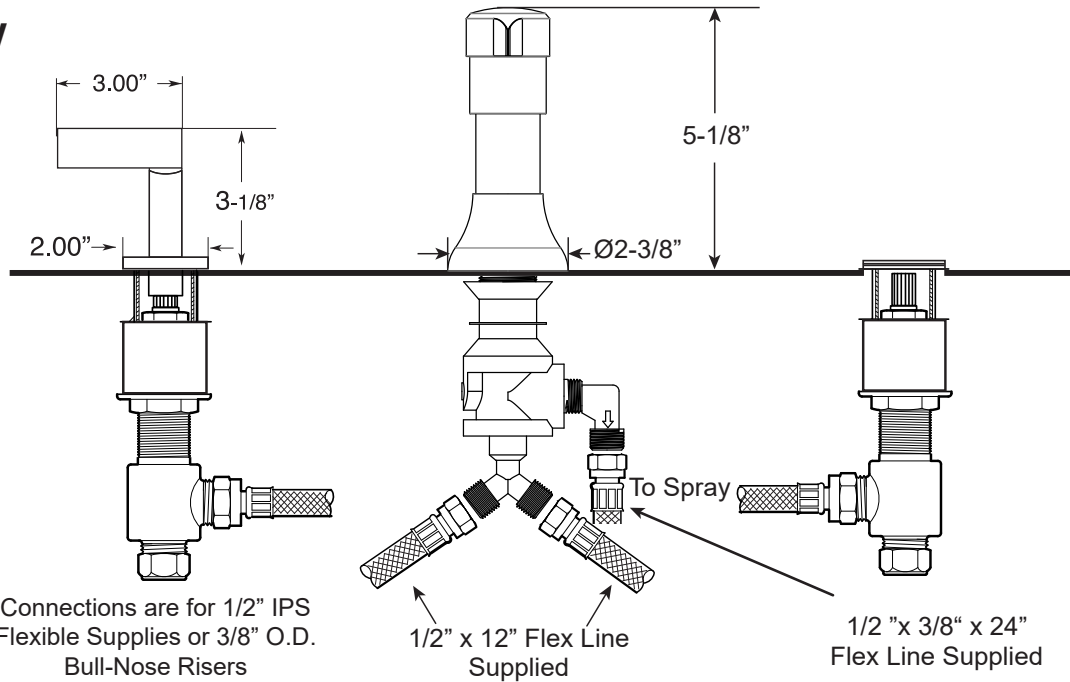

FEATURES:

- All brass construction.
- Hot & Cold valves and integral Vacuum Breaker/Diverter require 1-1/4" (max.) holes.
- Includes pop-up drain assembly with overflow. Longer ball rod available on request. P/N: APS.11.019
- Diverter controls water flow between douche spray & flushing rim.
- 1/4-turn ceramic disc valve cartridges for handles.
- Available in all finishes. Warranty varies according to finish selection.

Bidet Set with
Stixx Handles

1.009590

Front View

Side View

Note: Measurements are subject to change. No responsibility is assumed for use of superseded or voided pages.