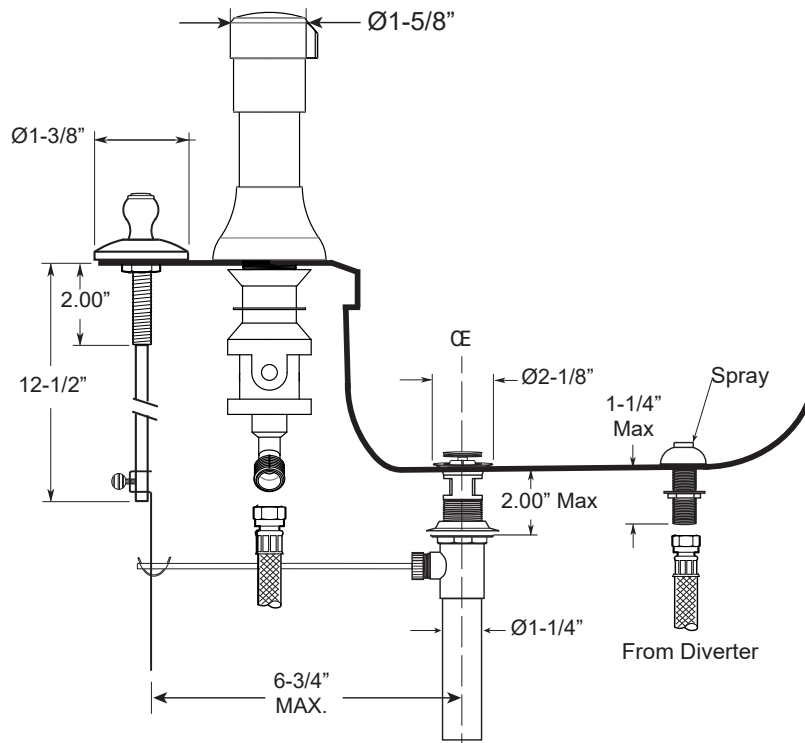

FEATURES:

- All brass construction.
- Hot & Cold valves and integral Vacuum Breaker/Diverter require 1-1/4" (max.) holes.
- Includes pop-up drain assembly with overflow. Longer ball rod available on request. P/N: APS.11.019
- Diverter controls water flow between douche spray & flushing rim.
- 1/4-turn ceramic disc valve cartridges for handles.
- Available in all finishes. Warranty varies according to finish selection.

Bidet Set with
Stixx Handles

1.009590

Front View

Side View

Note: Measurements are subject to change. No responsibility is assumed for use of superseded or voided pages.