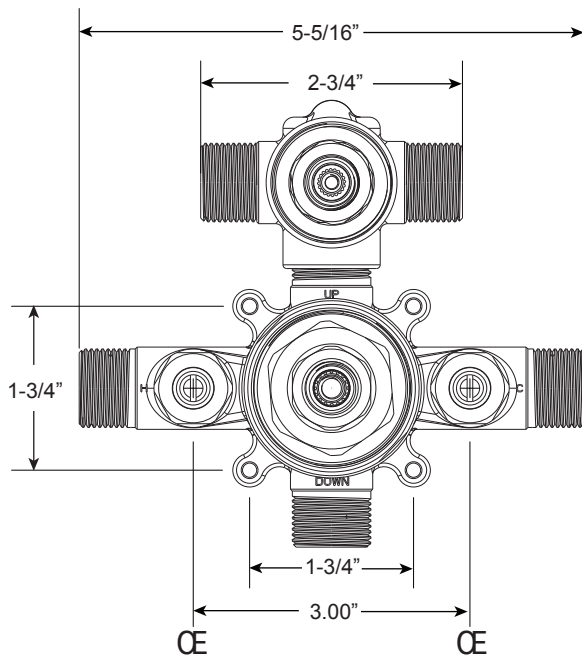

Series 2300

Pressure Balance Shower by Shower Set

1.009567

(1.009567T - Trim Only)

Stixx Handle

Euro Style 20 pt.

FEATURES:

- Forged brass construction
- Valve cartridge 18.30.893
- Diverter cartridge: 18.30.898
- Adjustable hot limit safety stop
- Reversible cartridge
- 4.5 GPM @ 45 PSI

FRONT VIEW

SIDE VIEW

**Note: Stem and all-thread tube will be sent with handle trim.*

Please Note:

Must purchase the two desired shower components separately. See current catalog for shower component options.

Note: Measurements are subject to change. No responsibility is assumed for use of superseded or voided pages.