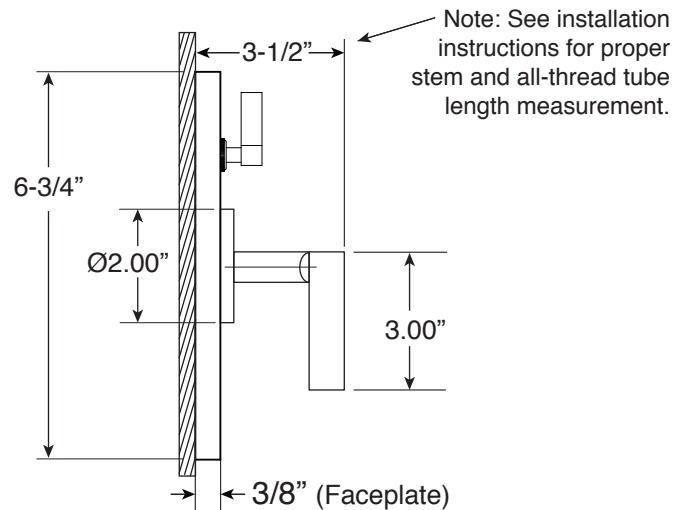

Series 2300

Pressure Balance Shower by Shower Set

1.009567

(1.009567T - Trim Only)

Stixx Handle

Euro Style 20 pt.

FEATURES:

- Forged brass construction
- Valve cartridge 18.30.893
- Diverter cartridge: 18.30.898
- Adjustable hot limit safety stop
- Reversible cartridge
- 4.5 GPM @ 45 PSI

FRONT VIEW

SIDE VIEW

**Note: Stem and all-thread tube will be sent with handle trim.*

Please Note:

Must purchase the two desired shower components separately. See current catalog for shower component options.

Note: Measurements are subject to change. No responsibility is assumed for use of superseded or voided pages.