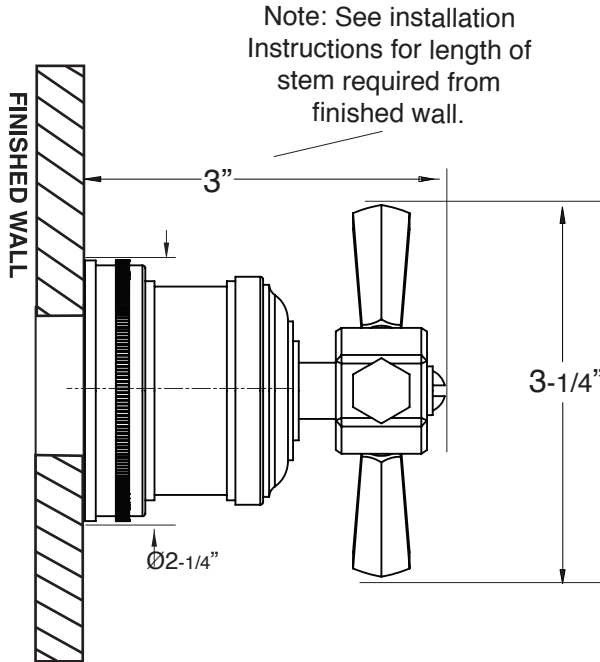

Trim Only  
**Regent X**  
1.005487T

Trim used with the following Valves:

- 18.30.020 - 1/2" Volume Control - 16 pt.....Replacement cartridge: 18.30.036
- 18.30.023 - 3/4" Volume Control - 16 pt.....Replacement cartridge: 18.30.011
- 18.30.255 - 3 port In-wall Diverter - 16 pt.....Replacement cartridge: 18.30.259
- 18.30.253 - 4 port In-wall Diverter - 16 pt.....Replacement cartridge: 18.30.257
  
- 78.30.020 - 1/2" Volume Control - 20 pt.....Replacement cartridge: 18.30.036
- 78.30.023 - 1/2" Volume Control - 20 pt.....Replacement cartridge: 18.30.011
- 78.30.255 - 3 port In-wall Diverter - 20 pt.....Replacement cartridge: 18.30.259
- 78.30.253 - 4 port In-wall Diverter - 20 pt.....Replacement cartridge: 18.30.257

Note: Measurements are subject to change or cancellation. No responsibility is assumed for use of superseded or voided pages.