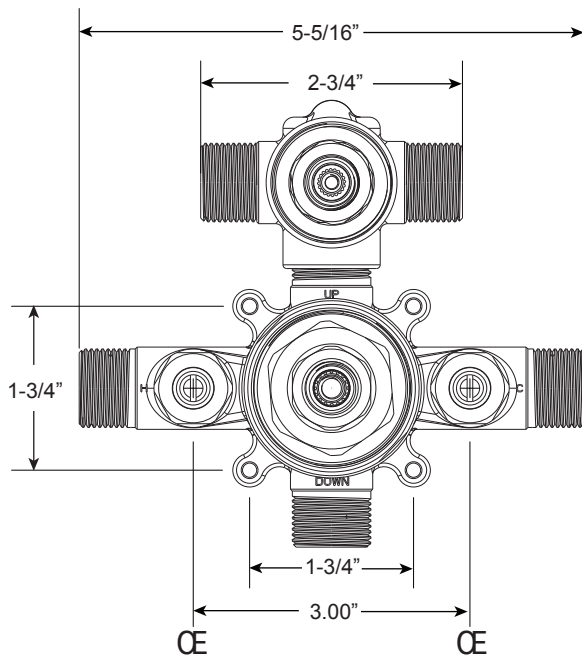

Series 2500/2800

Pressure Balance Shower by Shower Set

1.005367

(1.005367T - Trim Only)

Regent Handle

Euro Style 20 pt.

FEATURES:

- Forged brass construction
- Valve cartridge 18.30.893
- Diverter cartridge: 18.30.898
- Adjustable hot limit safety stop
- Reversible cartridge
- 4.5 GPM @ 45 PSI

FRONT VIEW

SIDE VIEW

**Note: Stem and all-thread tube will be sent with handle trim.*

Please Note:

Must purchase the two desired shower components separately. See current catalog for shower component options.

Note: Measurements are subject to change. No responsibility is assumed for use of superseded or voided pages.