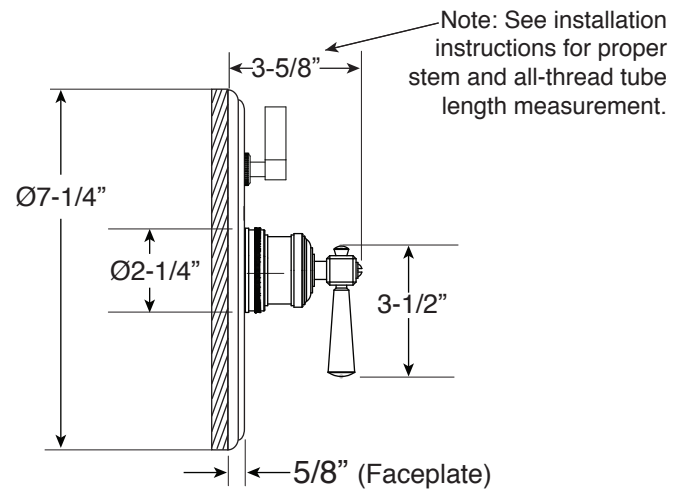

Series 2500/2800

Pressure Balance Shower by Shower Set

1.005367

(1.005367T - Trim Only)

Regent Handle

Euro Style 20 pt.

FEATURES:

- Forged brass construction
- Valve cartridge 18.30.893
- Diverter cartridge: 18.30.898
- Adjustable hot limit safety stop
- Reversible cartridge
- 4.5 GPM @ 45 PSI

FRONT VIEW

SIDE VIEW

**Note: Stem and all-thread tube will be sent with handle trim.*

Please Note:

Must purchase the two desired shower components separately. See current catalog for shower component options.

Note: Measurements are subject to change. No responsibility is assumed for use of superseded or voided pages.