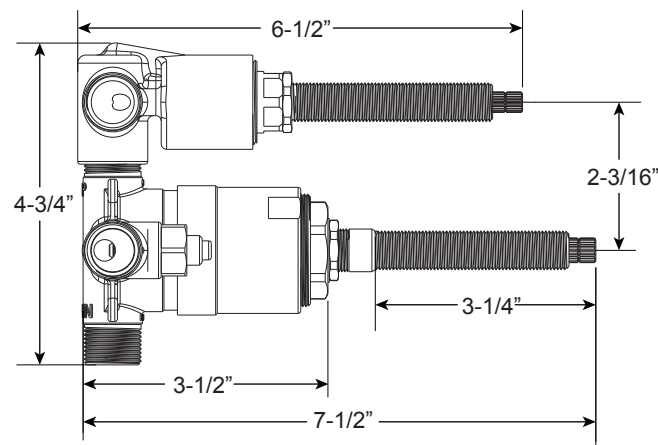

Series 2500/2800

Pressure Balance Shower by Shower Set

1.005367

(1.005367T - Trim Only)

Regent Handle

Euro Style 20 pt.

FEATURES:

- Forged brass construction
- Valve cartridge 18.30.893
- Diverter cartridge: 18.30.898
- Adjustable hot limit safety stop
- Reversible cartridge
- 4.5 GPM @ 45 PSI

FRONT VIEW

SIDE VIEW

**Note: Stem and all-thread tube will be sent with handle trim.*

Please Note:

Must purchase the two desired shower components separately. See current catalog for shower component options.

Note: Measurements are subject to change. No responsibility is assumed for use of superseded or voided pages.