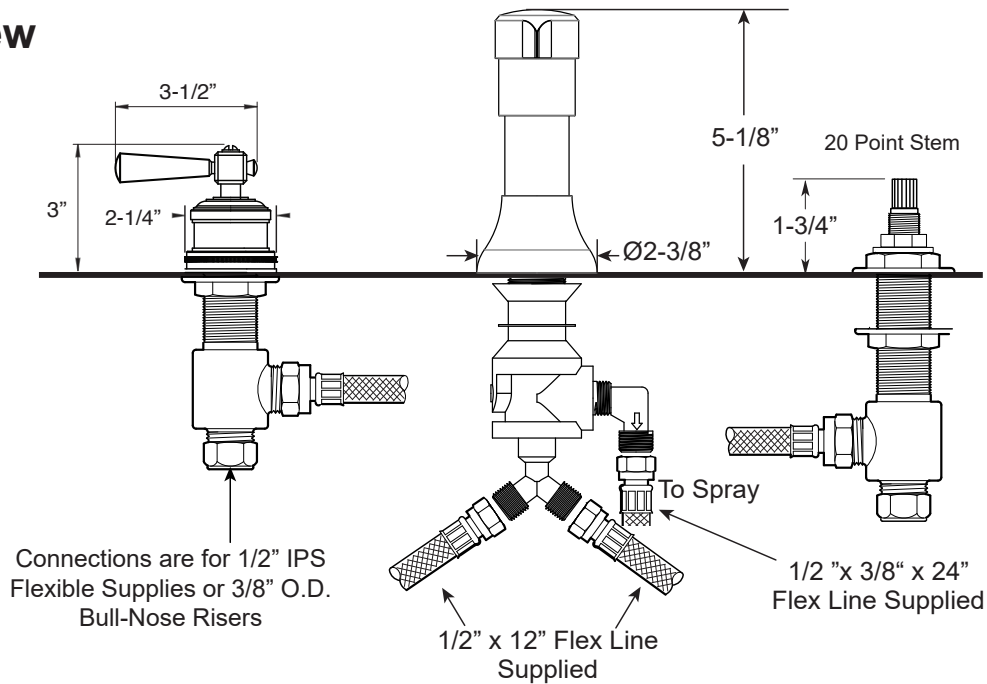

FEATURES:

- All brass construction.
- Hot & Cold valves and integral Vacuum Breaker/Diverter require 1-1/4" (max.) holes.
- Includes pop-up drain assembly with overflow. Longer ball rod available on request. P/N: APS.11.019
- Diverter controls water flow between douche spray & flushing rim.
- 1/4-turn ceramic disc valve cartridges for handles.
- Available in all finishes. Warranty varies according to finish selection.

**Bidet Set with
Regent Handles**

1.005390

Front View

Side View

Note: Measurements are subject to change. No responsibility is assumed for use of superseded or voided pages.