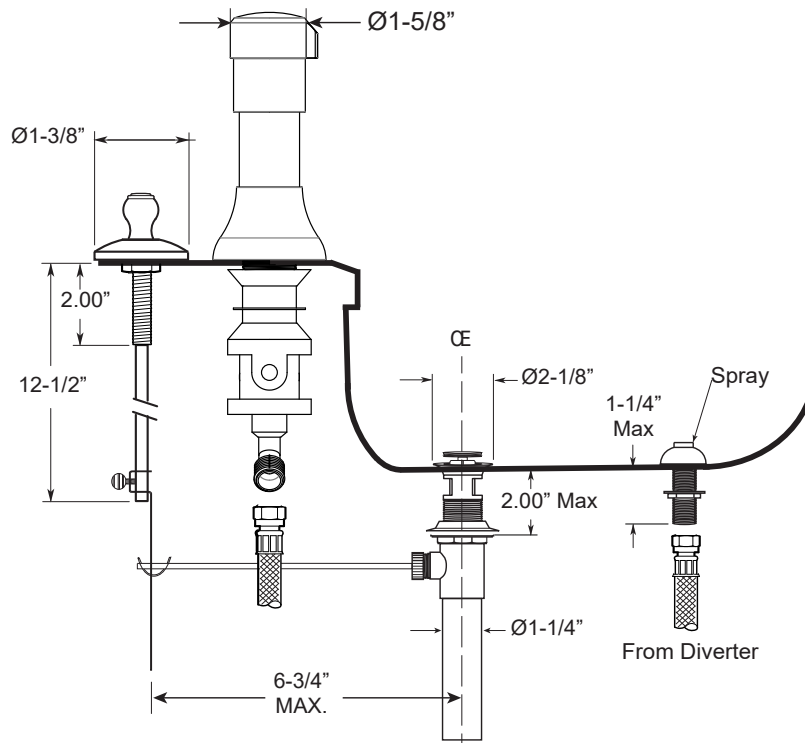

FEATURES:

- All brass construction.
- Hot & Cold valves and integral Vacuum Breaker/Diverter require 1-1/4" (max.) holes.
- Includes pop-up drain assembly with overflow. Longer ball rod available on request. P/N: APS.11.019
- Diverter controls water flow between douche spray & flushing rim.
- 1/4-turn ceramic disc valve cartridges for handles.
- Available in all finishes. Warranty varies according to finish selection.

**Bidet Set with
Regent Handles**

1.005390

Front View

Side View

Note: Measurements are subject to change. No responsibility is assumed for use of superseded or voided pages.