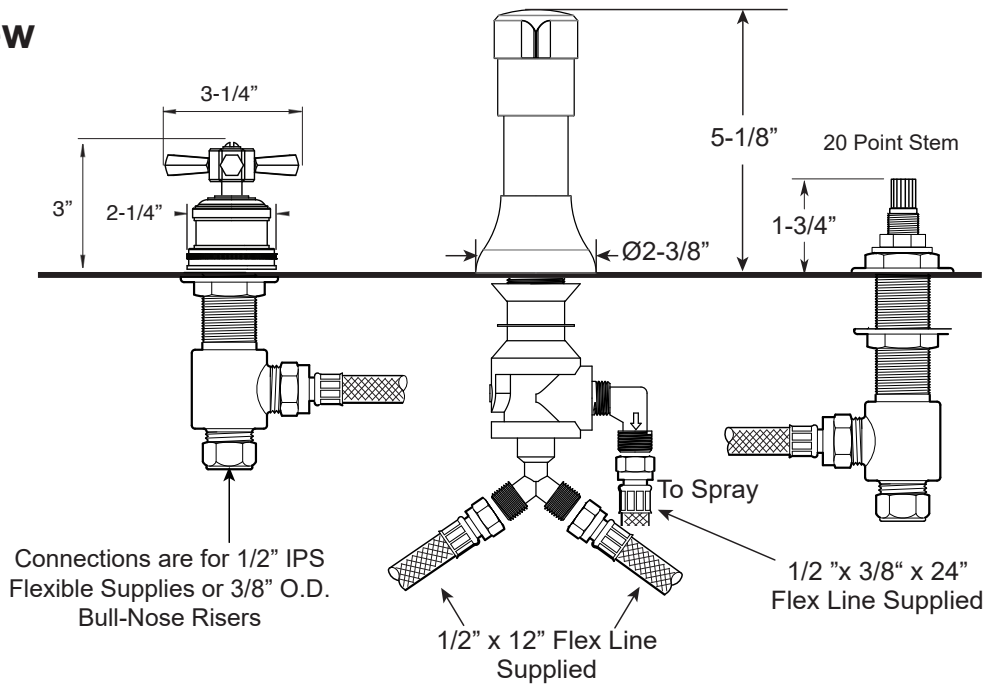

FEATURES:

- All brass construction.
- Hot & Cold valves and integral Vacuum Breaker/Diverter require 1-1/4" (max.) holes.
- Includes pop-up drain assembly with overflow. Longer ball rod available on request. P/N: APS.11.019
- Diverter controls water flow between douche spray & flushing rim.
- 1/4-turn ceramic disc valve cartridges for handles.
- Available in all finishes. Warranty varies according to finish selection.

**Bidet Set with
Regent X Handles**

1.005490

Front View

Side View

Note: Measurements are subject to change. No responsibility is assumed for use of superseded or voided pages.