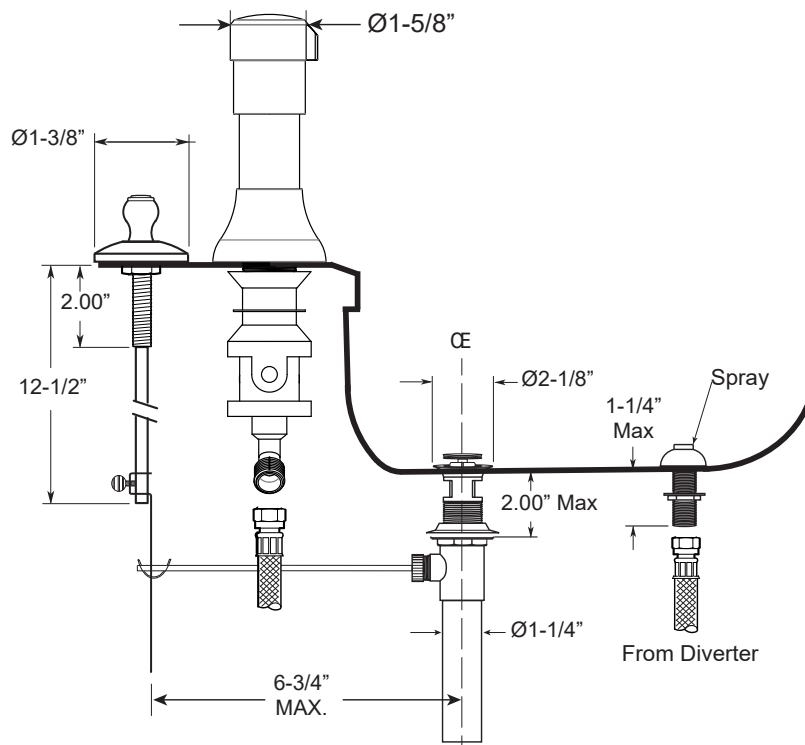

FEATURES:

- All brass construction.
- Hot & Cold valves and integral Vacuum Breaker/Diverter require 1-1/4" (max.) holes.
- Includes pop-up drain assembly with overflow. Longer ball rod available on request. P/N: APS.11.019
- Diverter controls water flow between douche spray & flushing rim.
- 1/4-turn ceramic disc valve cartridges for handles.
- Available in all finishes. Warranty varies according to finish selection.

**Bidet Set with
Regent X Handles**

1.005490

Front View

Side View

Note: Measurements are subject to change. No responsibility is assumed for use of superseded or voided pages.