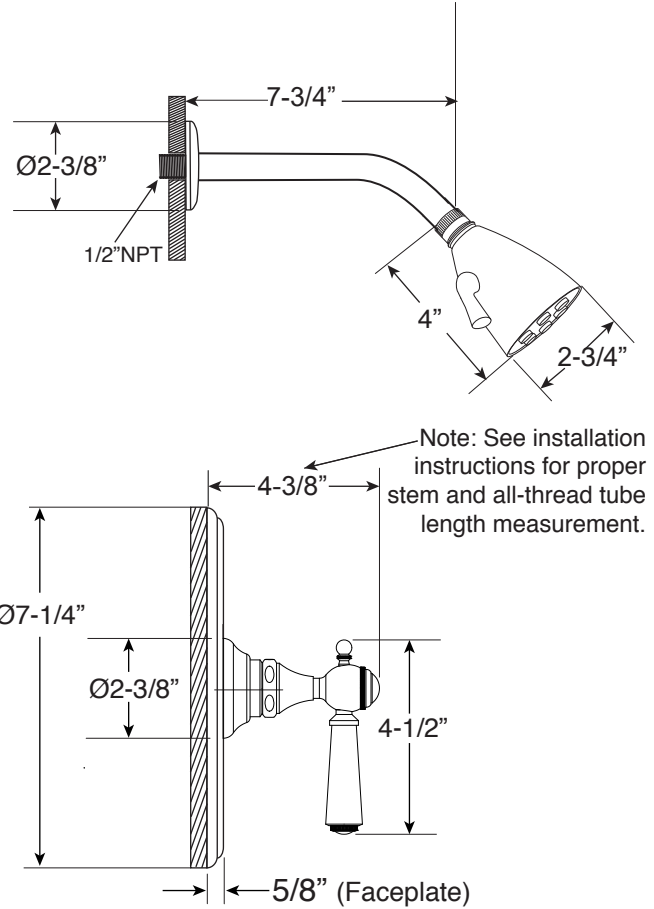

Series 2700

Pressure Balance Shower Set

1.006164

(1.006164T - Trim Only)

Tremont Handle

Euro Style 20 pt.

FEATURES:

- Solid brass construction
- Valve cartridge: 18.30.893
- Adjustable hot limit safety stop
- Reversible cartridge
- 5.6 GPM @ 45 PSI
- Includes 1.8 GPM Showerhead (18.10.024), arm, and flange

FRONT VIEW

SIDE VIEW

**Note: Stem and all-thread tube will be sent with handle trim.*

<p>Current valve in use: Circa 4/2014 - present Contact Customer Service for Older Versions</p>	<p>For additional information on cartridges or extension kits, see 'Rough Valving' section in current catalog.</p>
---	--

Note: Measurements are subject to change. No responsibility is assumed for use of superseded or voided pages.