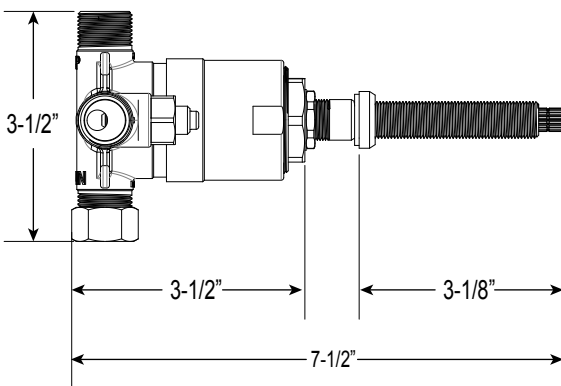

Series 2700

Pressure Balance Shower Set

1.006164

(1.006164T - Trim Only)

Tremont Handle

Euro Style 20 pt.

FEATURES:

- Solid brass construction
- Valve cartridge: 18.30.893
- Adjustable hot limit safety stop
- Reversible cartridge
- 5.6 GPM @ 45 PSI
- Includes 1.8 GPM Showerhead (18.10.024), arm, and flange

FRONT VIEW

SIDE VIEW

**Note: Stem and all-thread tube will be sent with handle trim.*

<p>Current valve in use: Circa 4/2014 - present Contact Customer Service for Older Versions</p>	<p>For additional information on cartridges or extension kits, see 'Rough Valving' section in current catalog.</p>
---	--

Note: Measurements are subject to change. No responsibility is assumed for use of superseded or voided pages.