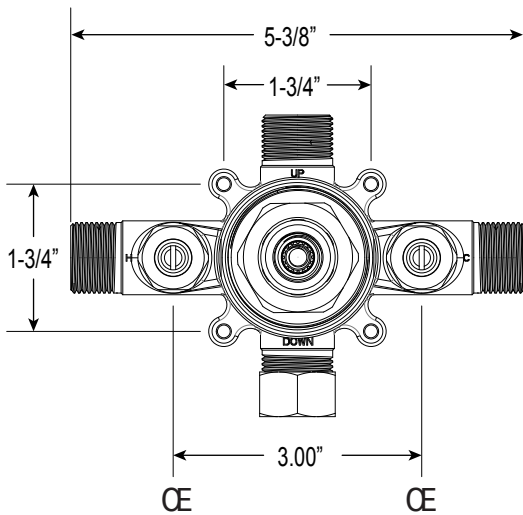

Series 2700

Pressure Balance Shower Set

1.006164

(1.006164T - Trim Only)

Tremont Handle

Euro Style 20 pt.

FEATURES:

- Solid brass construction
- Valve cartridge: 18.30.893
- Adjustable hot limit safety stop
- Reversible cartridge
- 5.6 GPM @ 45 PSI
- Includes 1.8 GPM Showerhead (18.10.024), arm, and flange

FRONT VIEW

SIDE VIEW

**Note: Stem and all-thread tube will be sent with handle trim.*

<p>Current valve in use: Circa 4/2014 - present Contact Customer Service for Older Versions</p>	<p>For additional information on cartridges or extension kits, see 'Rough Valving' section in current catalog.</p>
---	--

Note: Measurements are subject to change. No responsibility is assumed for use of superseded or voided pages.