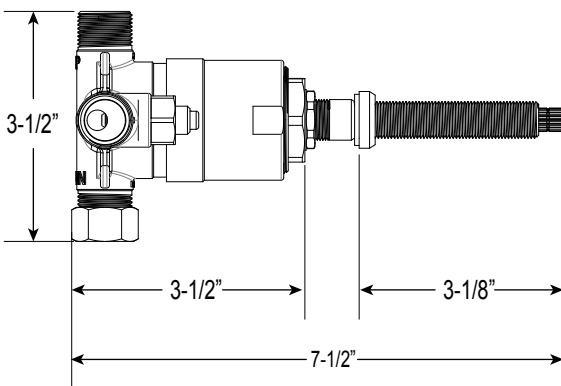

Series 2700

Pressure Balance Shower Set

1.006264

(1.006264T - Trim Only)

Tremont X Handle

Euro Style 20 pt.

FEATURES:

- Forged brass construction
- Valve cartridge 18.30.893
- Adjustable hot limit safety stop
- Reversible cartridge
- 5.6 GPM @ 45 PSI
- Includes 1.8 GPM Showerhead (18.10.024), arm, and flange

FRONT VIEW

**Note: Stem and all-thread tube will be sent with handle trim.*

SIDE VIEW

* Current valve in use:
Circa 4/2014 - present
Contact Customer Service
for Older Versions

** For additional information on
cartridges or extension kits,
see 'Rough Valving' section
in current catalog.

Note: Measurements are subject to change. No responsibility is assumed for use of superseded or voided pages.