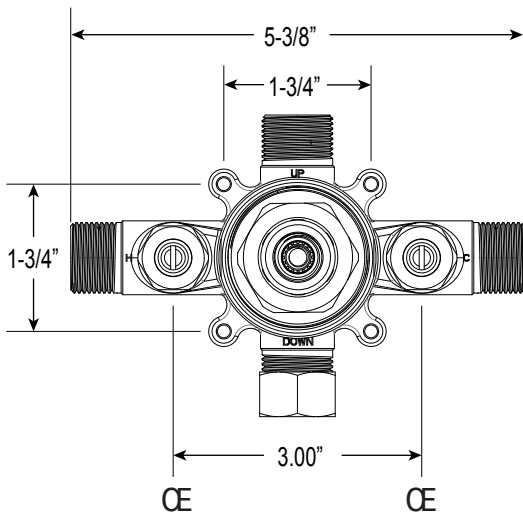

Series 2700

Pressure Balance Shower Set

1.006264

(1.006264T - Trim Only)

Tremont X Handle

Euro Style 20 pt.

FEATURES:

- Forged brass construction
- Valve cartridge 18.30.893
- Adjustable hot limit safety stop
- Reversible cartridge
- 5.6 GPM @ 45 PSI
- Includes 1.8 GPM Showerhead (18.10.024), arm, and flange

FRONT VIEW

**Note: Stem and all-thread tube will be sent with handle trim.*

SIDE VIEW

* Current valve in use:
Circa 4/2014 - present
Contact Customer Service
for Older Versions

** For additional information on
cartridges or extension kits,
see 'Rough Valving' section
in current catalog.

Note: Measurements are subject to change. No responsibility is assumed for use of superseded or voided pages.