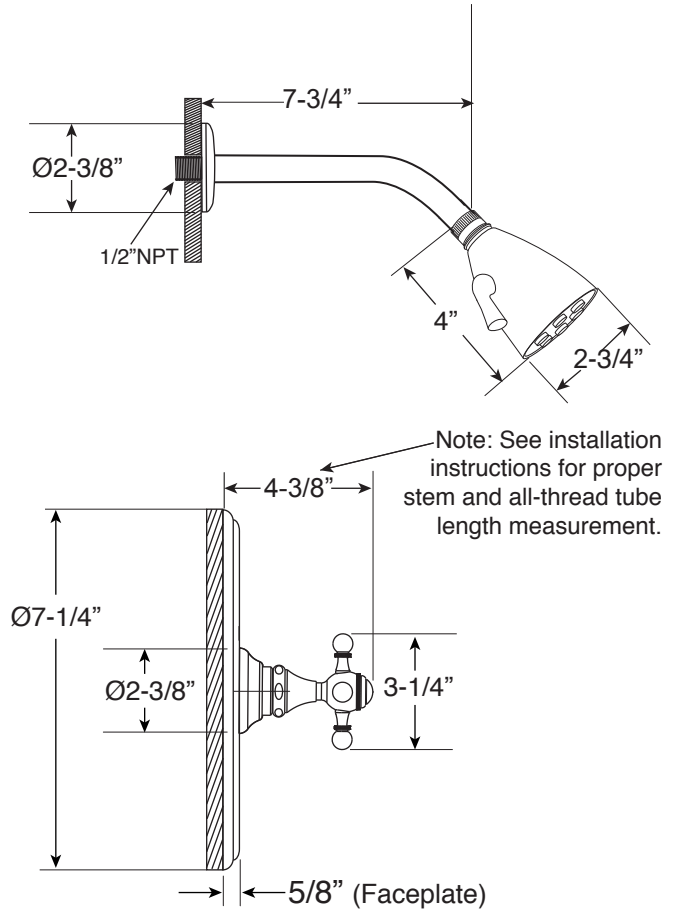

Series 2700

Pressure Balance Shower Set

1.006264

(1.006264T - Trim Only)

Tremont X Handle

Euro Style 20 pt.

FEATURES:

- Forged brass construction
- Valve cartridge 18.30.893
- Adjustable hot limit safety stop
- Reversible cartridge
- 5.6 GPM @ 45 PSI
- Includes 1.8 GPM Showerhead (18.10.024), arm, and flange

FRONT VIEW

**Note: Stem and all-thread tube will be sent with handle trim.*

SIDE VIEW

* Current valve in use:
Circa 4/2014 - present
Contact Customer Service
for Older Versions

** For additional information on
cartridges or extension kits,
see 'Rough Valving' section
in current catalog.

Note: Measurements are subject to change. No responsibility is assumed for use of superseded or voided pages.