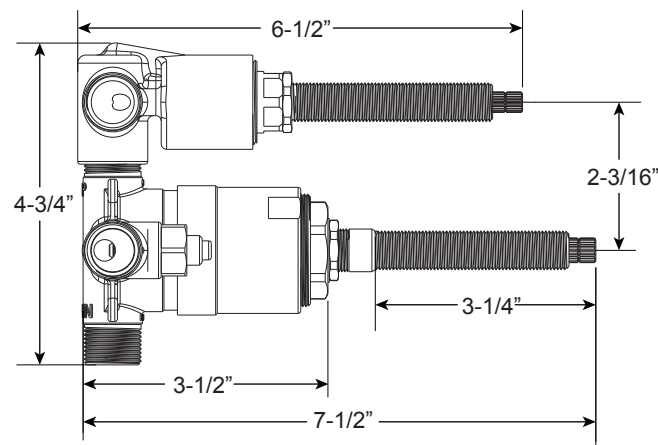

Series 2700

Pressure Balance Shower by Shower Set

1.006167

(1.006167T - Trim Only)

Tremont Handle

Euro Style 20 pt.

FEATURES:

- Forged brass construction
- Valve cartridge 18.30.893
- Diverter cartridge: 18.30.898
- Adjustable hot limit safety stop
- Reversible cartridge
- 4.5 GPM @ 45 PSI

FRONT VIEW

SIDE VIEW

*Note: Stem and all-thread tube will be sent with handle trim.

Please Note:

Must purchase the two desired shower components separately. See current catalog for shower component options.

Note: Measurements are subject to change. No responsibility is assumed for use of superseded or voided pages.