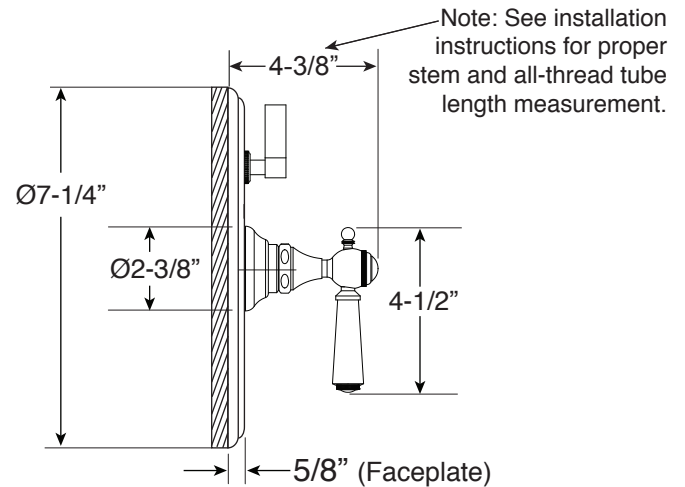

Series 2700

Pressure Balance Shower by Shower Set

1.006167

(1.006167T - Trim Only)

Tremont Handle

Euro Style 20 pt.

FEATURES:

- Forged brass construction
- Valve cartridge 18.30.893
- Diverter cartridge: 18.30.898
- Adjustable hot limit safety stop
- Reversible cartridge
- 4.5 GPM @ 45 PSI

FRONT VIEW

SIDE VIEW

*Note: Stem and all-thread tube will be sent with handle trim.

Please Note:

Must purchase the two desired shower components separately. See current catalog for shower component options.

Note: Measurements are subject to change. No responsibility is assumed for use of superseded or voided pages.