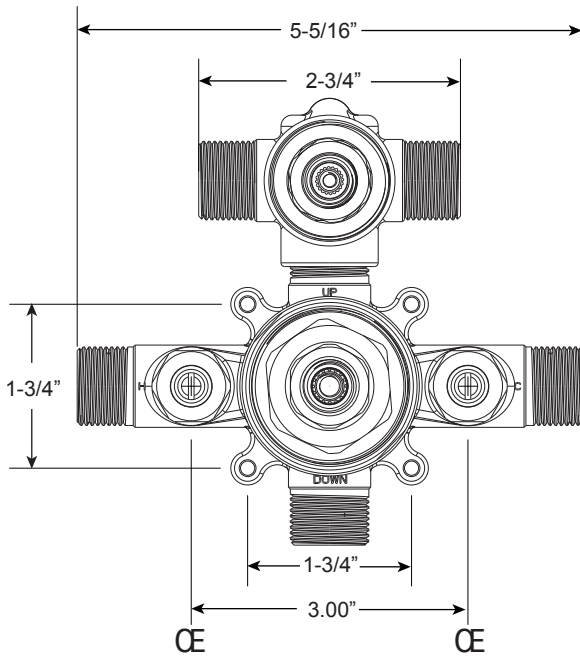

Series 2700

Pressure Balance Shower by Shower Set

1.006267

(1.006267T - Trim Only)

Tremont X Handle

Euro Style 20 pt.

FEATURES:

- Forged brass construction
- Valve cartridge 18.30.893
- Diverter cartridge: 18.30.898
- Adjustable hot limit safety stop
- Reversible cartridge
- 4.5 GPM @ 45 PSI

FRONT VIEW

SIDE VIEW

**Note: Stem and all-thread tube will be sent with handle trim.*

Please Note:

Must purchase the two desired shower components separately. See current catalog for shower component options.

Note: Measurements are subject to change. No responsibility is assumed for use of superseded or voided pages.