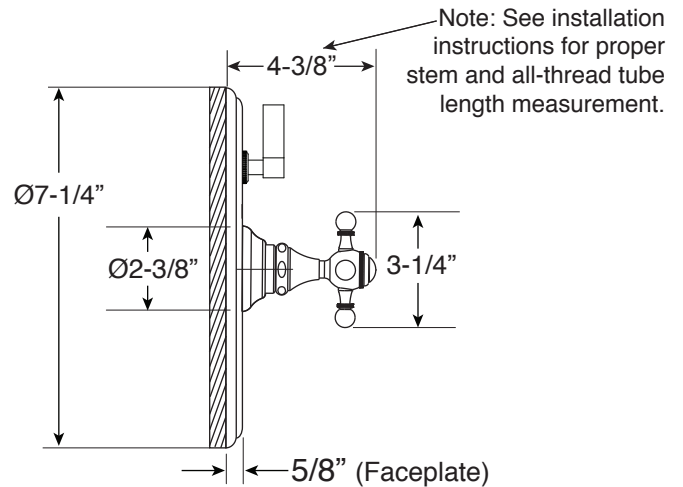

Series 2700

Pressure Balance Shower by Shower Set

1.006267

(1.006267T - Trim Only)

Tremont X Handle

Euro Style 20 pt.

FEATURES:

- Forged brass construction
- Valve cartridge 18.30.893
- Diverter cartridge: 18.30.898
- Adjustable hot limit safety stop
- Reversible cartridge
- 4.5 GPM @ 45 PSI

FRONT VIEW

SIDE VIEW

**Note: Stem and all-thread tube will be sent with handle trim.*

Please Note:

Must purchase the two desired shower components separately. See current catalog for shower component options.

Note: Measurements are subject to change. No responsibility is assumed for use of superseded or voided pages.