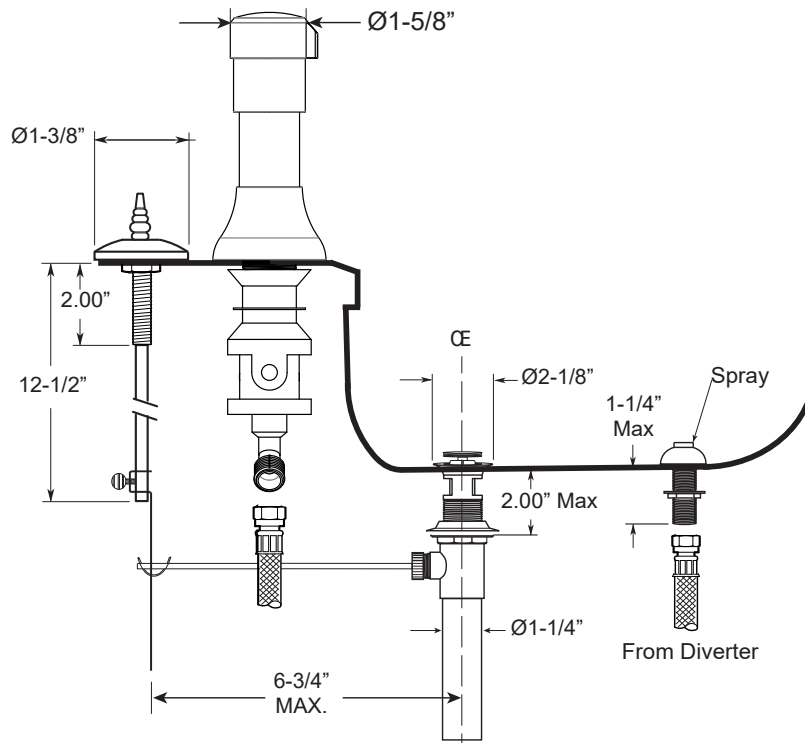

FEATURES:

- All brass construction.
- Hot & Cold valves and integral Vacuum Breaker/Diverter require 1-1/4" (max.) holes.
- Includes pop-up drain assembly with overflow. Longer ball rod available on request. P/N: APS.11.019
- Diverter controls water flow between douche spray & flushing rim.
- 1/4-turn ceramic disc valve cartridges for handles.
- Available in all finishes. Warranty varies according to finish selection.

Bidet Set with
Devon Handles

1.004590

Front View

Side View

Note: Measurements are subject to change. No responsibility is assumed for use of superseded or voided pages.