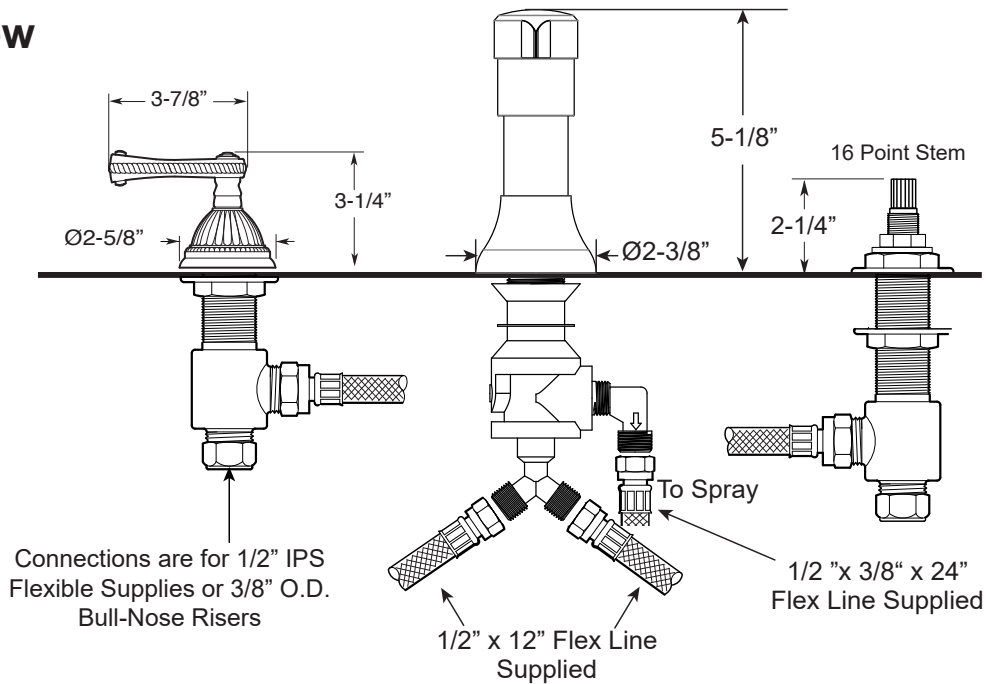

FEATURES:

- All brass construction.
- Hot & Cold valves and integral Vacuum Breaker/Diverter require 1-1/4" (max.) holes.
- Includes pop-up drain assembly with overflow. Longer ball rod available on request. P/N: APS.11.019
- Diverter controls water flow between douche spray & flushing rim.
- 1/4-turn ceramic disc valve cartridges for handles.
- Available in all finishes. Warranty varies according to finish selection.

Bidet Set with
Devon Handles

1.004590

Front View

Side View

Note: Measurements are subject to change. No responsibility is assumed for use of superseded or voided pages.