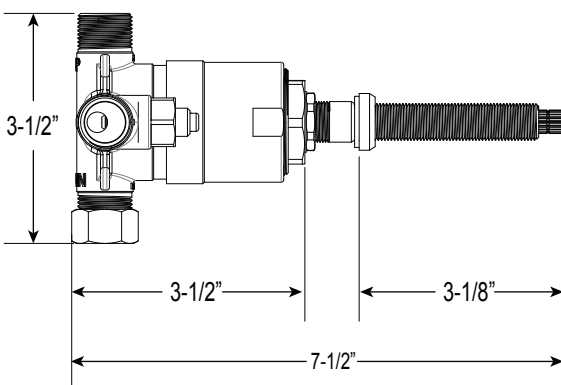

Series 110

Pressure Balance Shower Set

1.000764

(1.000764T - Trim Only)

Stella Handle

Euro Style 20 pt.

FEATURES:

- Forged brass construction
- Valve cartridge 18.30.893
- Adjustable hot limit safety stop
- Reversible cartridge
- 5.6 GPM @ 45 PSI
- Includes 1.8 GPM showerhead (18.10.024), arm, and flange

FRONT VIEW

SIDE VIEW

**Note: Stem and all-thread tube will be sent with handle trim.*

* Current valve in use:
Circa 4/2014 - present
Contact Customer Service
for Older Versions

** For additional information on
cartridges or extension kits,
see 'Rough Valving' section
in current catalog.

Note: Measurements are subject to change. No responsibility is assumed for use of superseded or voided pages.