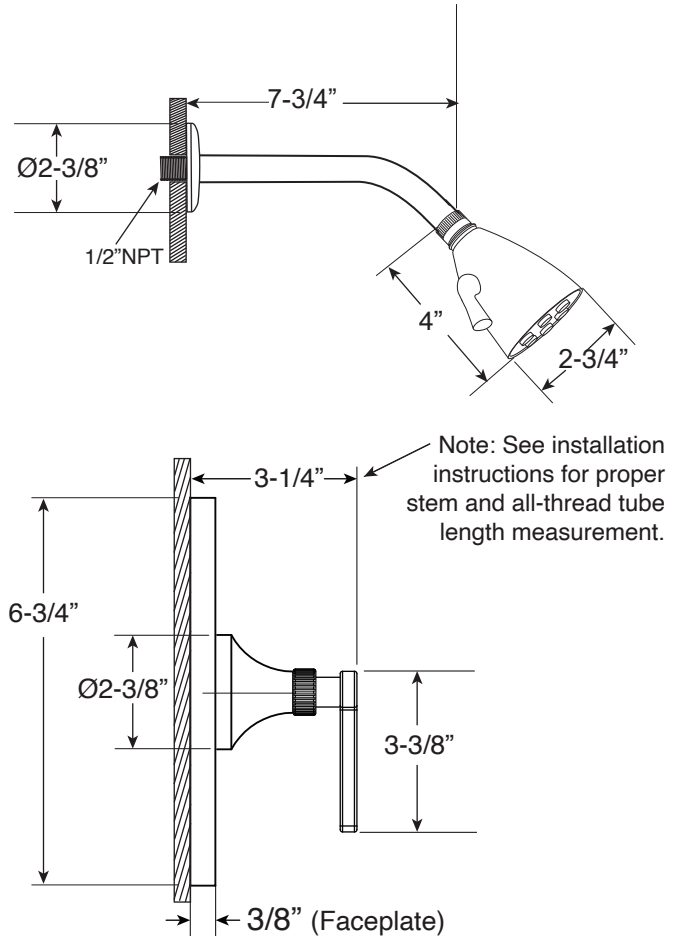

Series 110

Pressure Balance Shower Set

1.000764

(1.000764T - Trim Only)

Stella Handle

Euro Style 20 pt.

FEATURES:

- Forged brass construction
- Valve cartridge 18.30.893
- Adjustable hot limit safety stop
- Reversible cartridge
- 5.6 GPM @ 45 PSI
- Includes 1.8 GPM showerhead (18.10.024), arm, and flange

FRONT VIEW

SIDE VIEW

**Note: Stem and all-thread tube will be sent with handle trim.*

* Current valve in use:
Circa 4/2014 - present
Contact Customer Service
for Older Versions

** For additional information on
cartridges or extension kits,
see 'Rough Valving' section
in current catalog.

Note: Measurements are subject to change. No responsibility is assumed for use of superseded or voided pages.