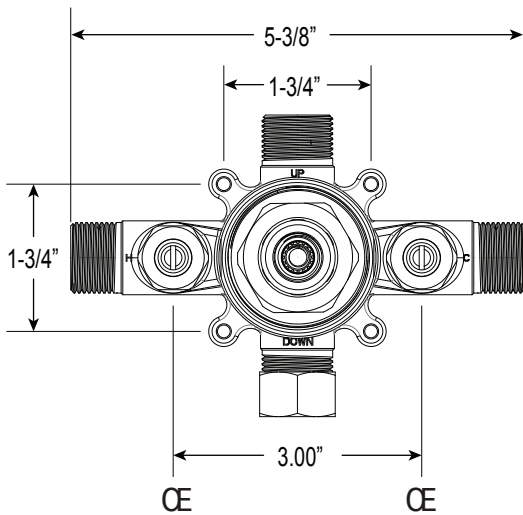

Series 110

Pressure Balance Shower Set

1.000764

(1.000764T - Trim Only)

Stella Handle

Euro Style 20 pt.

FEATURES:

- Forged brass construction
- Valve cartridge 18.30.893
- Adjustable hot limit safety stop
- Reversible cartridge
- 5.6 GPM @ 45 PSI
- Includes 1.8 GPM showerhead (18.10.024), arm, and flange

FRONT VIEW

SIDE VIEW

**Note: Stem and all-thread tube will be sent with handle trim.*

* Current valve in use:
Circa 4/2014 - present
Contact Customer Service
for Older Versions

** For additional information on
cartridges or extension kits,
see 'Rough Valving' section
in current catalog.

Note: Measurements are subject to change. No responsibility is assumed for use of superseded or voided pages.