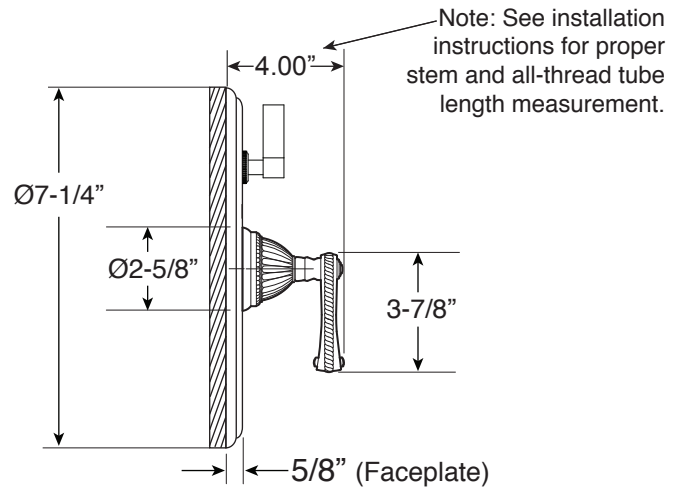

Series 3200

Pressure Balance Shower by Shower Set

1.004567

(1.004567T - Trim Only)

Devon Handle

16 pt.

**FEATURES:**

- Forged brass construction
- Valve cartridge 18.30.893
- Diverter cartridge: 18.30.898
- Adjustable hot limit safety stop
- Reversible cartridge
- 4.5 GPM @ 45 PSI

**FRONT VIEW**

**SIDE VIEW**

*\*Note: Stem and all-thread tube will be sent with handle trim.*

**Please Note:**

*Must purchase the two desired shower components separately. See current catalog for shower component options.*

Note: Measurements are subject to change. No responsibility is assumed for use of superseded or voided pages.