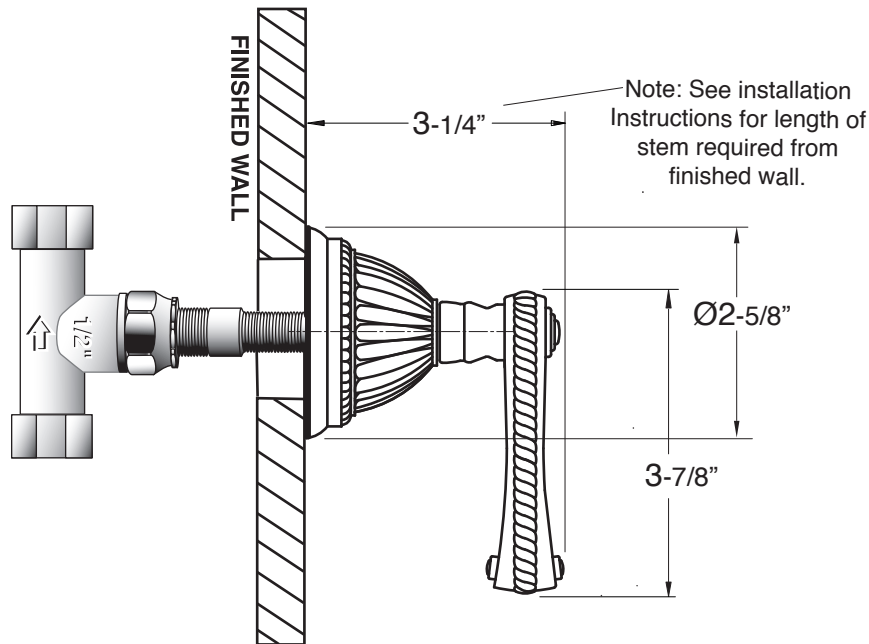

Trim Only

Devon

1.004587T

Trim used with the following Valves:

- 18.30.020 - 1/2" Volume Control - 16 pt.....Replacement cartridge: 18.30.036
- 18.30.023 - 3/4" Volume Control - 16 pt.....Replacement cartridge: 18.30.011
- 18.30.255 - 3 port In-wall Diverter - 16 pt.....Replacement cartridge: 18.30.259
- 18.30.253 - 4 port In-wall Diverter - 16 pt.....Replacement cartridge: 18.30.257

- 78.30.020 - 1/2" Volume Control - 20 pt.....Replacement cartridge: 18.30.036
- 78.30.023 - 1/2" Volume Control - 20 pt.....Replacement cartridge: 18.30.011
- 78.30.255 - 3 port In-wall Diverter - 20 pt.....Replacement cartridge: 18.30.259
- 78.30.253 - 4 port In-wall Diverter - 20 pt.....Replacement cartridge: 18.30.257

Note: Measurements are subject to change or cancellation. No responsibility is assumed for use of superseded or voided pages.