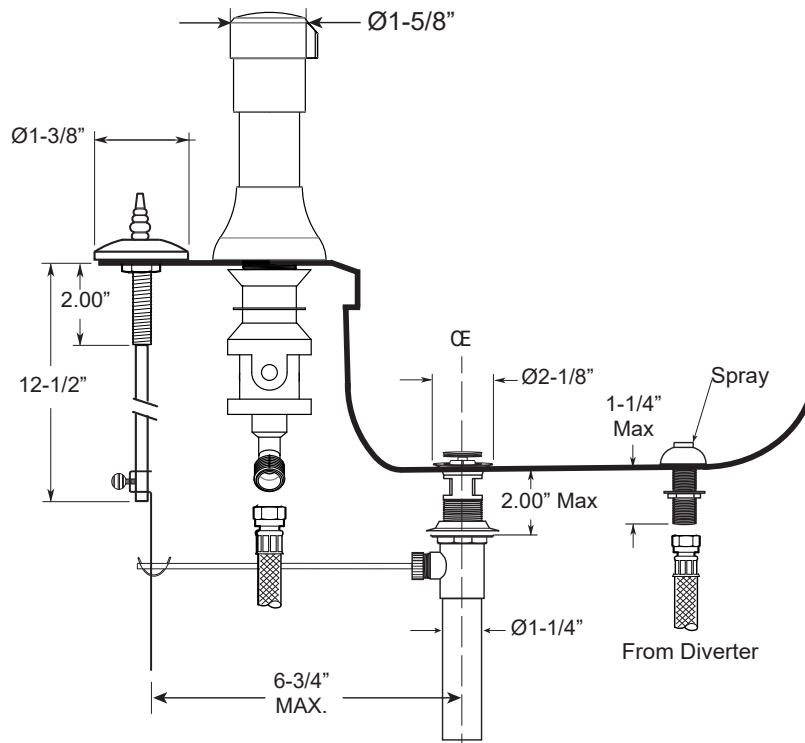

**FEATURES:**

- All brass construction.
- Hot & Cold valves and integral Vacuum Breaker/Diverter require 1-1/4" (max.) holes.
- Includes pop-up drain assembly with overflow. Longer ball rod available on request. P/N: APS.11.019
- Diverter controls water flow between douche spray & flushing rim.
- 1/4-turn ceramic disc valve cartridges for handles.
- Available in all finishes. Warranty varies according to finish selection.

**Bidet Set with  
Luxembourg Handles**

**1.006590**

**Front View**

**Side View**

Note: Measurements are subject to change. No responsibility is assumed for use of superseded or voided pages.