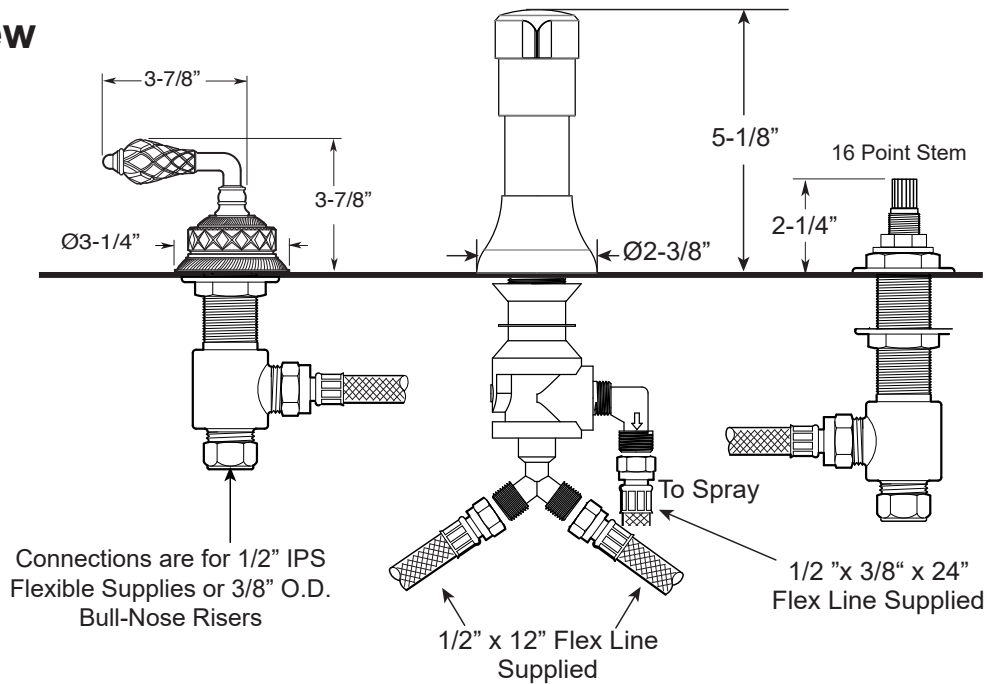

**FEATURES:**

- All brass construction.
- Hot & Cold valves and integral Vacuum Breaker/Diverter require 1-1/4" (max.) holes.
- Includes pop-up drain assembly with overflow. Longer ball rod available on request. P/N: APS.11.019
- Diverter controls water flow between douche spray & flushing rim.
- 1/4-turn ceramic disc valve cartridges for handles.
- Available in all finishes. Warranty varies according to finish selection.

**Bidet Set with  
Luxembourg Handles**

**1.006590**

**Front View**

**Side View**

Note: Measurements are subject to change. No responsibility is assumed for use of superseded or voided pages.