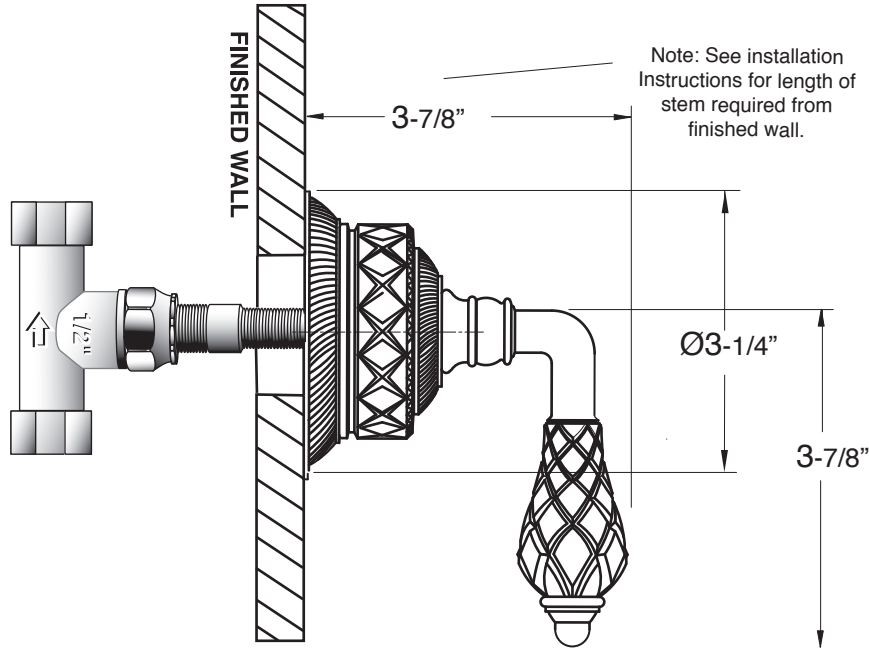

TechData

SPECIFICATIONS

Trim for Wall Valve

Trim Only
Luxembourg
1.006587T

Trim used with the following Valves:

- 18.30.020 - 1/2" Volume Control - 16 pt.....Replacement cartridge: 18.30.036
- 18.30.023 - 3/4" Volume Control - 16 pt.....Replacement cartridge: 18.30.011
- 18.30.255 - 3 port In-wall Diverter - 16 pt.....Replacement cartridge: 18.30.259
- 18.30.253 - 4 port In-wall Diverter - 16 pt.....Replacement cartridge: 18.30.257

- 78.30.020 - 1/2" Volume Control - 20 pt.....Replacement cartridge: 18.30.036
- 78.30.023 - 1/2" Volume Control - 20 pt.....Replacement cartridge: 18.30.011
- 78.30.255 - 3 port In-wall Diverter - 20 pt.....Replacement cartridge: 18.30.259
- 78.30.253 - 4 port In-wall Diverter - 20 pt.....Replacement cartridge: 18.30.257

Note: Measurements are subject to change or cancellation. No responsibility is assumed for use of superseded or voided pages.