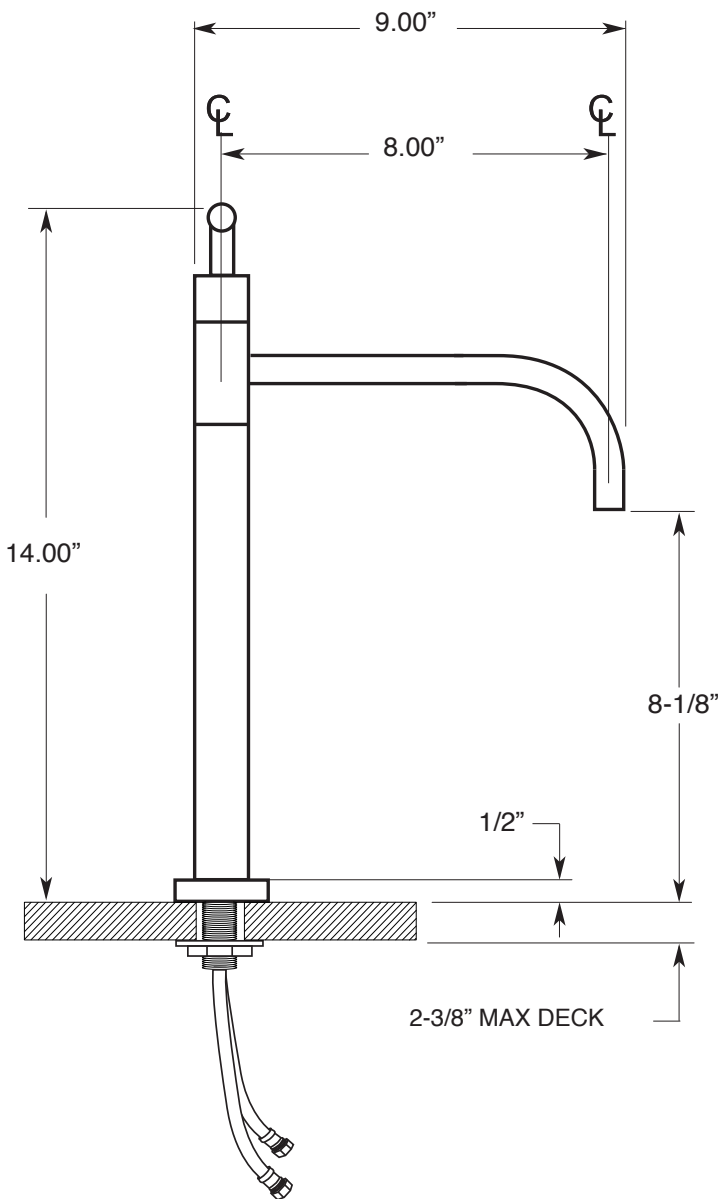

FEATURES:

- All brass construction.
- Flexible hose connections P/N 18.06.018
- Includes grid style drain without overflow P/N 18.11.120
- Concealed aerator requires special supplied blue removal key. Replacement aerator insert P/N: 18.07.132WS1.20
- Pre-assembled handle & escutcheon P/N: 18.01.218
- Replacement cartridge P/N: 18.30.035-cold / 18.30.036-hot
- Available in all finishes. Warranty varies according to finish selection.
- Standard aerator is limited to 1.2 gpm.

SPECIFICATIONS

3400/4400 Series Pillar Vessel Lavatory Set with Ceres II Handle

1.3450035

NOTE: Install through 1-1/4" diameter holes

Note: Measurements are subject to change or cancellation. No responsibility is assumed for use of superseded or voided pages.