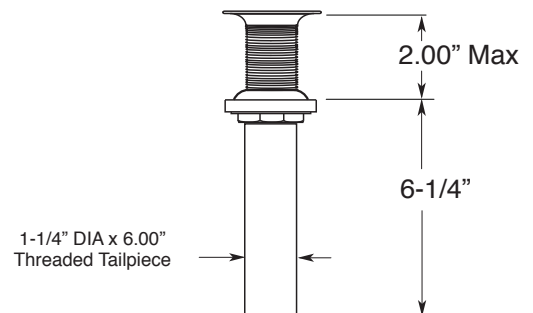

FEATURES:

- All brass construction.
- Flexible hose connections P/N 18.06.018
- Includes grid style drain without overflow P/N 18.11.120
- Concealed aerator requires special supplied blue removal key. Replacement aerator insert P/N: 18.07.132WS1.20
- Pre-assembled handle & escutcheon P/N: 18.01.218
- Replacement cartridge P/N: 18.30.035-cold / 18.30.036-hot
- Available in all finishes. Warranty varies according to finish selection.
- Standard aerator is limited to 1.2 gpm.

SPECIFICATIONS

3400/4400 Series Pillar Vessel Lavatory Set with Ceres II Handle

1.3450035

NOTE: Install through 1-1/4" diameter holes

Note: Measurements are subject to change or cancellation. No responsibility is assumed for use of superseded or voided pages.