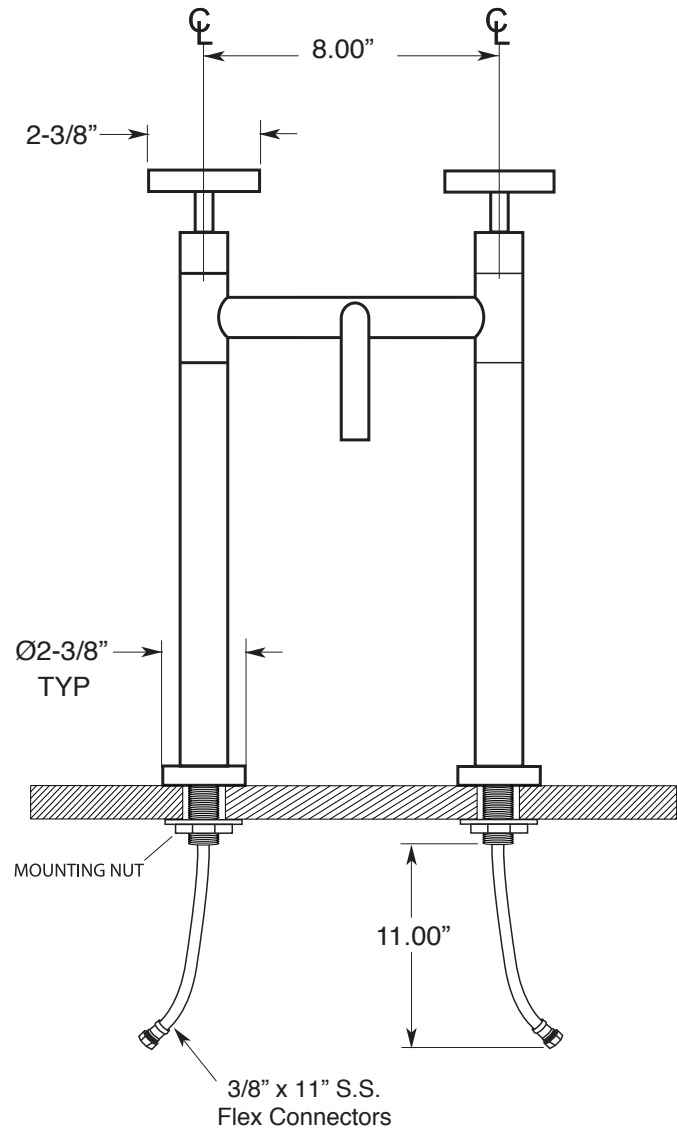

FEATURES:

- All brass construction.
- Flexible hose connections P/N 18.06.018
- Includes grid style drain without overflow P/N 18.11.120
- Concealed aerator requires special supplied blue removal key. Replacement aerator insert P/N: 18.07.132WS1.20
- Pre-assembled handle & escutcheon P/N: 18.01.218
- Replacement cartridge P/N: 18.30.035-cold / 18.30.036-hot
- Available in all finishes. Warranty varies according to finish selection.
- Standard aerator is limited to 1.2 gpm.

SPECIFICATIONS

3400/4400 Series Pillar Vessel Lavatory Set with Ceres II Handle

1.3450035

NOTE: Install through 1-1/4" diameter holes

Note: Measurements are subject to change or cancellation. No responsibility is assumed for use of superseded or voided pages.