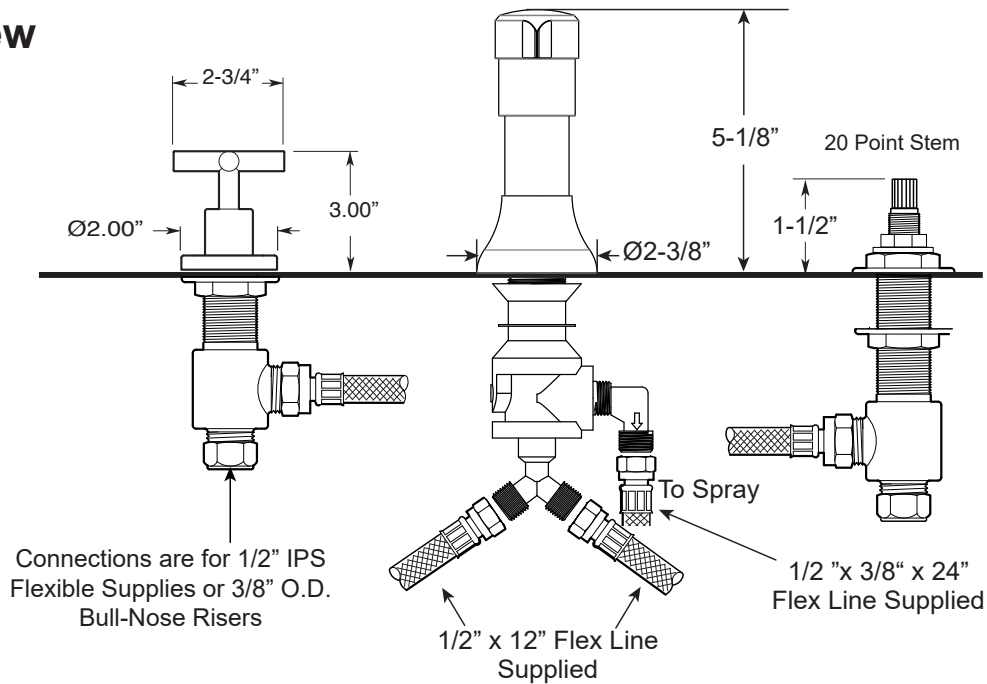

FEATURES:

- All brass construction.
- Hot & Cold valves and integral Vacuum Breaker/Diverter require 1-1/4" (max.) holes.
- Includes pop-up drain assembly with overflow. Longer ball rod available on request. P/N: APS.11.019
- Diverter controls water flow between douche spray & flushing rim.
- 1/4-turn ceramic disc valve cartridges for handles.
- Available in all finishes. Warranty varies according to finish selection.

Bidet Set with
Nova II Handles

1.004890

Front View

Side View

Note: Measurements are subject to change. No responsibility is assumed for use of superseded or voided pages.