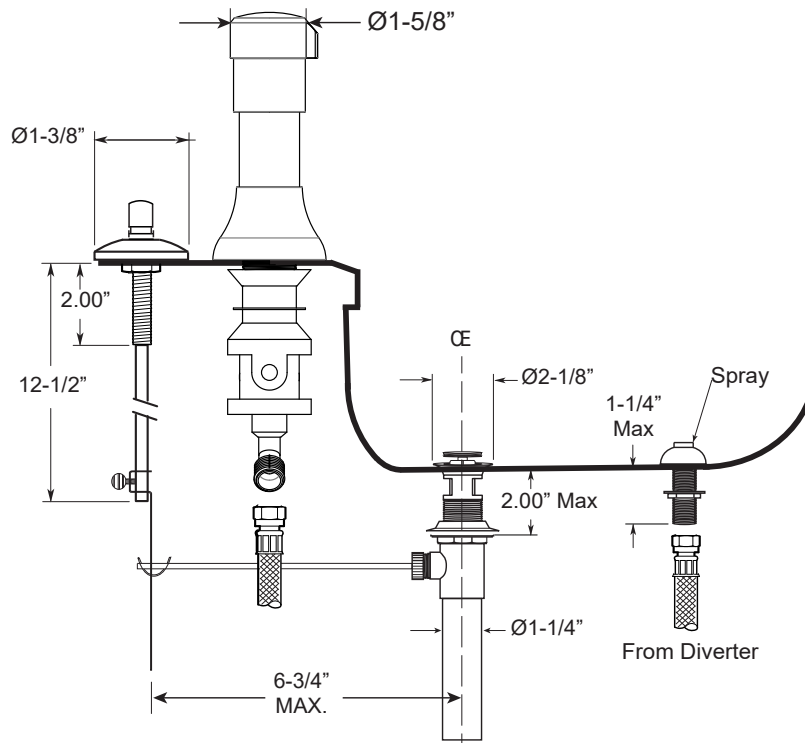

FEATURES:

- All brass construction.
- Hot & Cold valves and integral Vacuum Breaker/Diverter require 1-1/4" (max.) holes.
- Includes pop-up drain assembly with overflow. Longer ball rod available on request. P/N: APS.11.019
- Diverter controls water flow between douche spray & flushing rim.
- 1/4-turn ceramic disc valve cartridges for handles.
- Available in all finishes. Warranty varies according to finish selection.

Bidet Set with
Nova II Handles

1.004890

Front View

Side View

Note: Measurements are subject to change. No responsibility is assumed for use of superseded or voided pages.