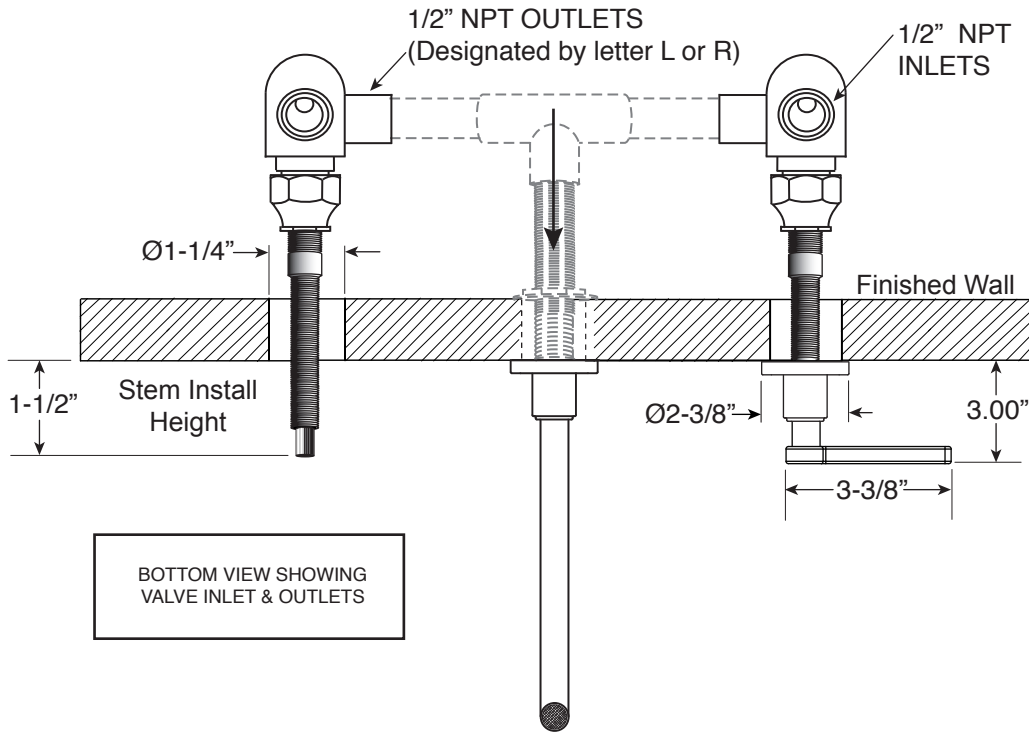

FEATURES:

- All brass construction
- Independent corner valves
- Includes soft touch drain assembly: P/N 18.11.052
- 1/4-turn ceramic disc valve cartridges P/N 18.30.035 Cold 18.30.036 Hot
- Available in all finishes. Warranty varies according to finish selection.

3400/4400 Series Short Wall/Vessel Lavatory Set with Carina Handles

1.342807S
(1.342807ST - Trim Only)

Note: Measurements are subject to change. No responsibility is assumed for use of superseded or voided pages.