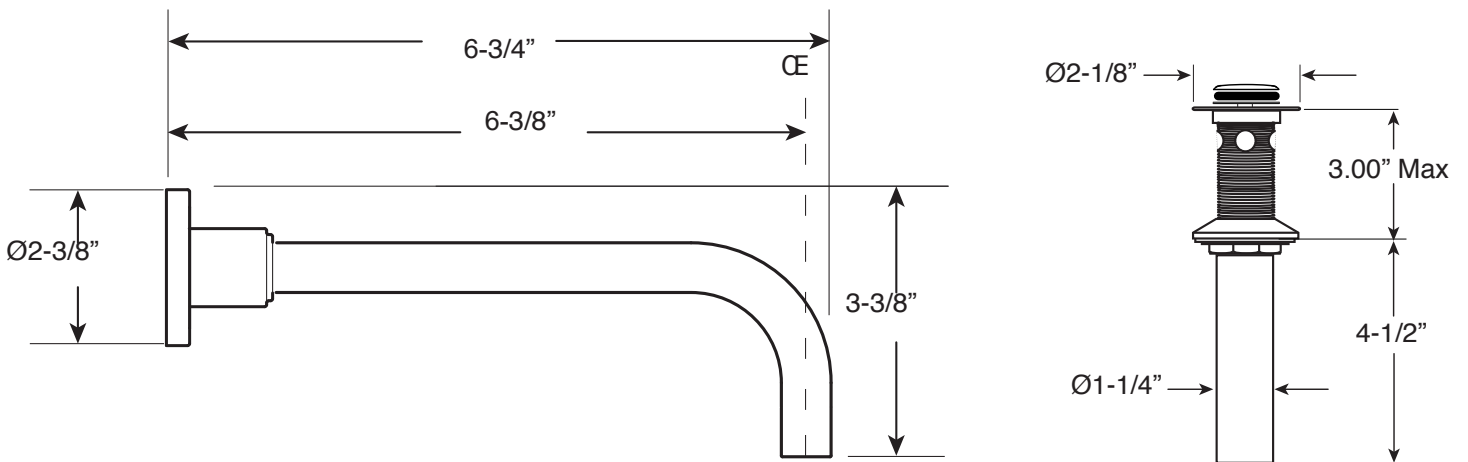

FEATURES:

- All brass construction
- Independent corner valves
- Includes soft touch drain assembly: P/N 18.11.052
- 1/4-turn ceramic disc valve cartridges P/N 18.30.035 Cold 18.30.036 Hot
- Available in all finishes. Warranty varies according to finish selection.

3400/4400 Series Short Wall/Vessel Lavatory Set with Carina Handles

1.342807S
(1.342807ST - Trim Only)

Note: Measurements are subject to change. No responsibility is assumed for use of superseded or voided pages.