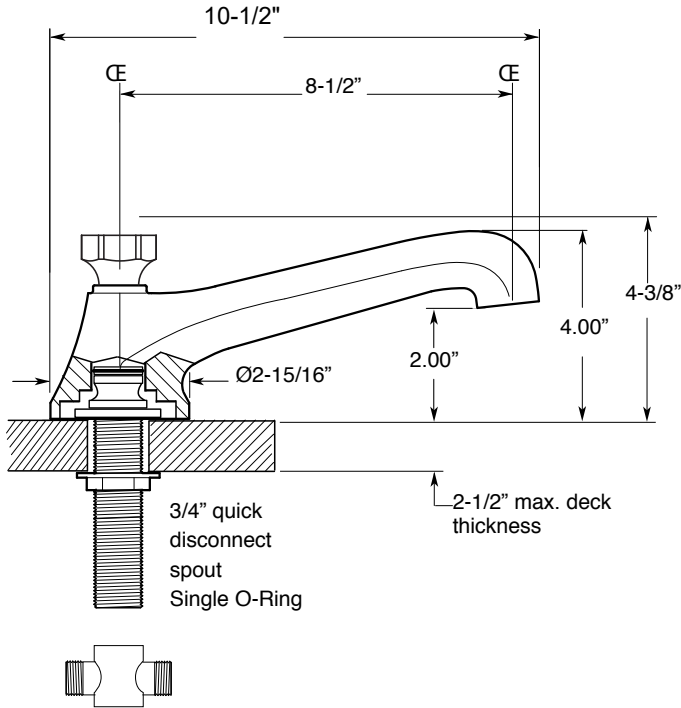

FEATURES:

- All brass construction.
- 3/4" valve bodies with 1/4-turn ceramic disc cartridge.
 - 18.30.010 Cold, 18.30.011 Hot
- Available in all finishes. Warranty varies according to finish selection

310 Series 3-Hole Roman Tub Set with Tribeca Handles

1.312977

1.312977T - Trim Only

78.30.006 - Rough Kit

Note: Measurements are subject to change or cancellation. No responsibility is assumed for use of superseded or voided pages.