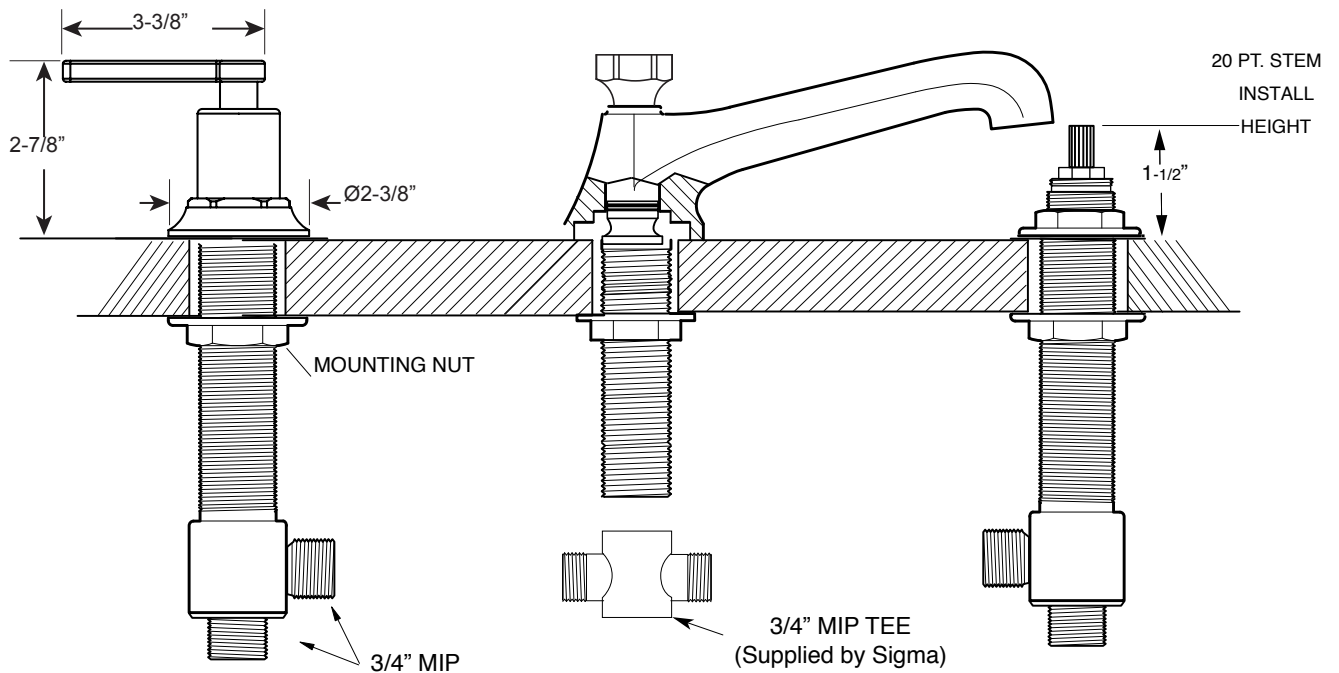

FEATURES:

- All brass construction.
- 3/4" valve bodies with 1/4-turn ceramic disc cartridge.
 - 18.30.010 Cold, 18.30.011 Hot
- Available in all finishes. Warranty varies according to finish selection

310 Series 3-Hole Roman Tub Set with Tribeca Handles

1.312977

1.312977T - Trim Only

78.30.006 - Rough Kit

Note: Measurements are subject to change or cancellation. No responsibility is assumed for use of superseded or voided pages.