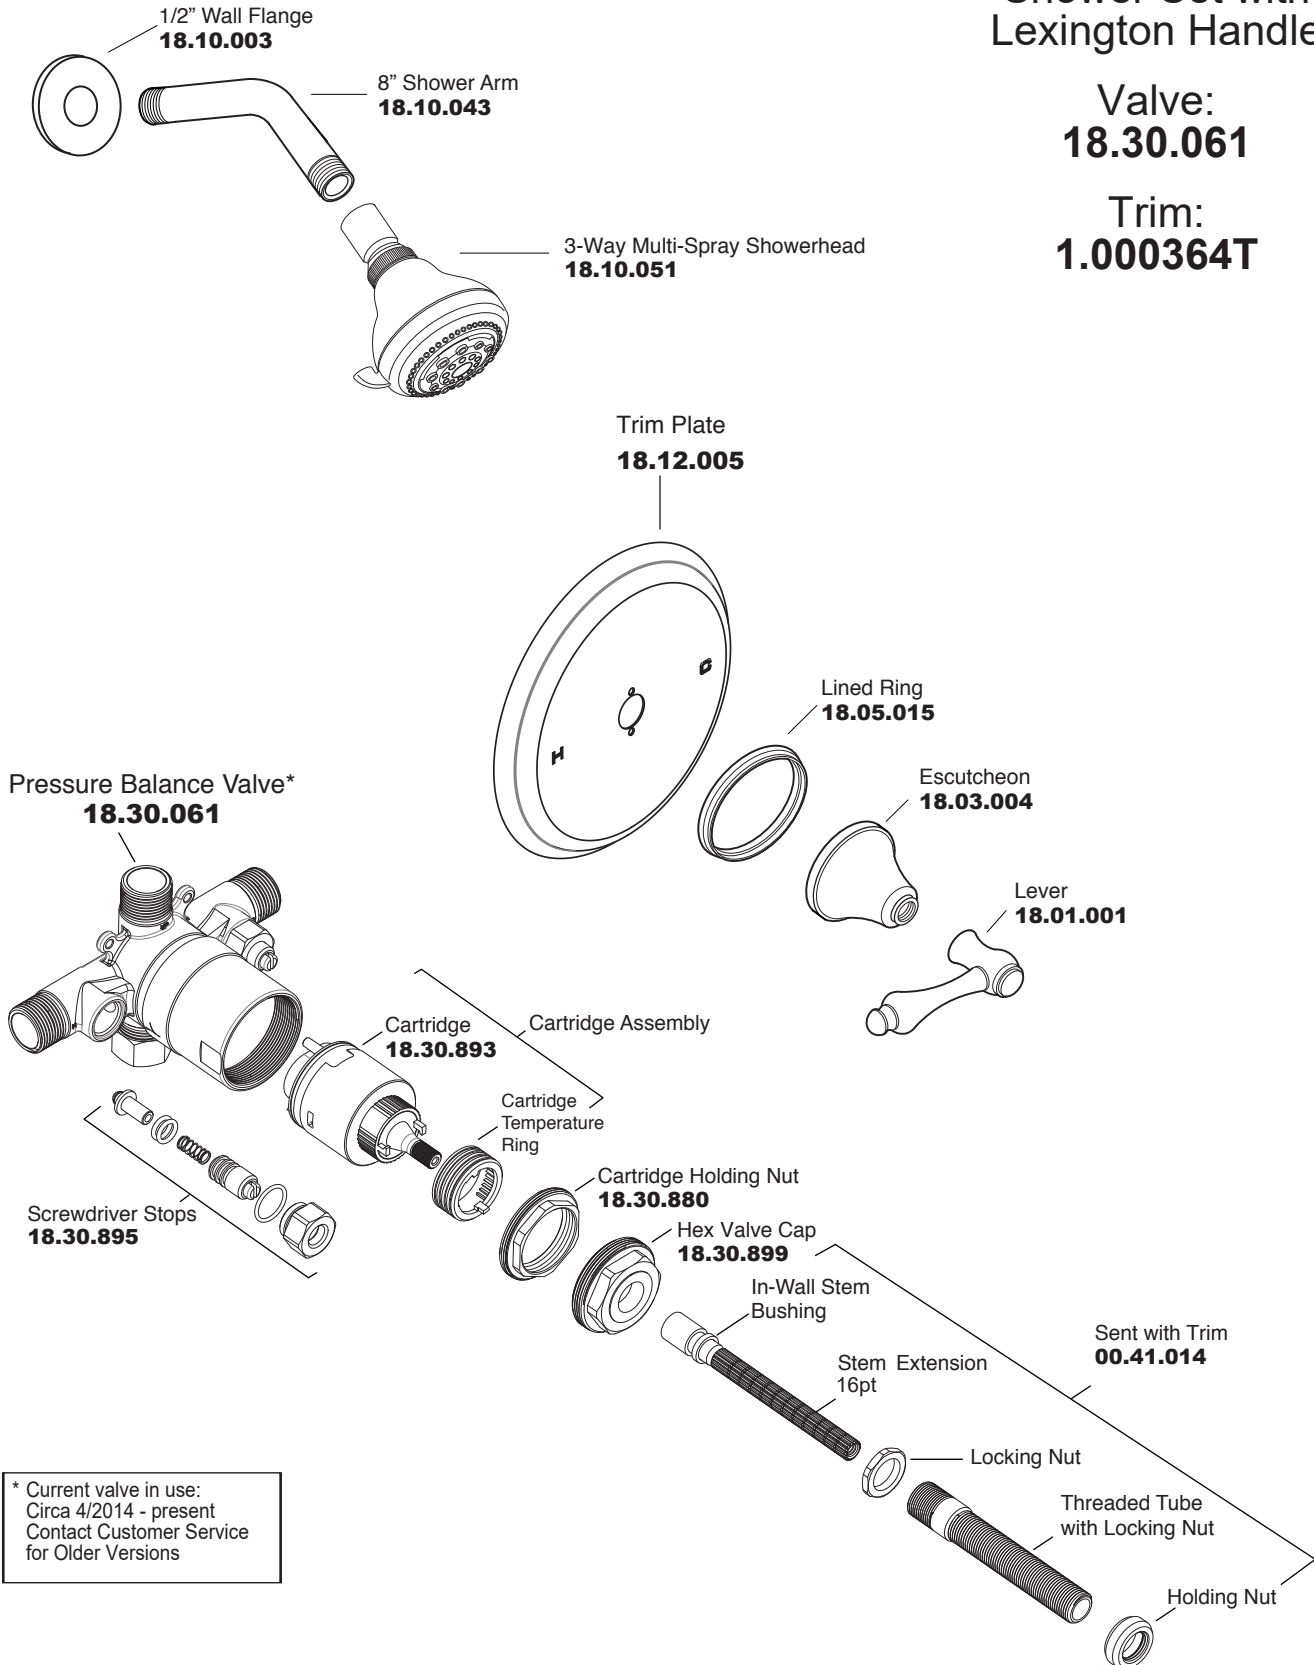

PARTS LIST

Pressure Balance Shower Set with Lexington Handle

Valve:
18.30.061

Trim:
1.000364T

* Current valve in use:
Circa 4/2014 - present
Contact Customer Service
for Older Versions