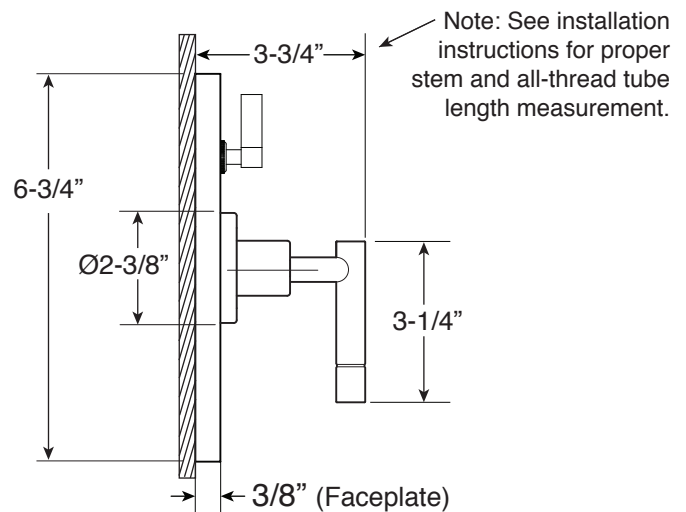

Series 3400

Pressure Balance Shower by Shower Set

1.004967

(1.004967T - Trim Only)

Polaris II Handle

Euro Style 20 pt.

FEATURES:

- Forged brass construction
- Valve cartridge 18.30.893
- Diverter cartridge: 18.30.898
- Adjustable hot limit safety stop
- Reversible cartridge
- 4.5 GPM @ 45 PSI

FRONT VIEW

SIDE VIEW

**Note: Stem and all-thread tube will be sent with handle trim.*

Please Note:

Must purchase the two desired shower components separately. See current catalog for shower component options.

Note: Measurements are subject to change. No responsibility is assumed for use of superseded or voided pages.