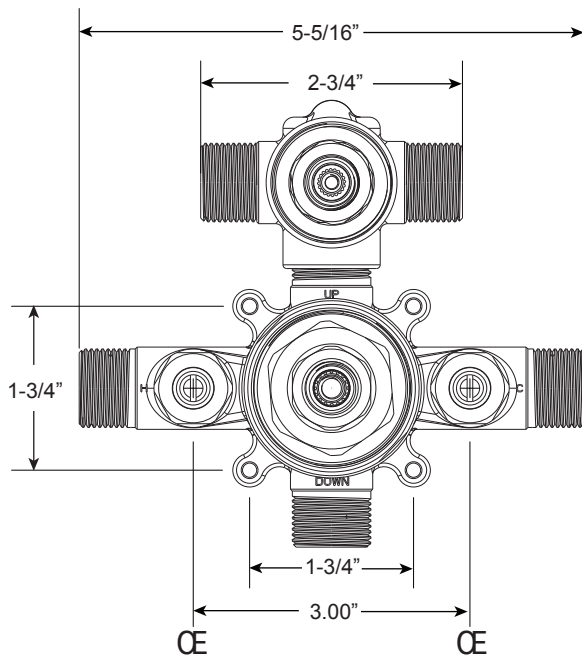

Series 3400

Pressure Balance Shower by Shower Set

1.004967

(1.004967T - Trim Only)

Polaris II Handle

Euro Style 20 pt.

FEATURES:

- Forged brass construction
- Valve cartridge 18.30.893
- Diverter cartridge: 18.30.898
- Adjustable hot limit safety stop
- Reversible cartridge
- 4.5 GPM @ 45 PSI

FRONT VIEW

SIDE VIEW

**Note: Stem and all-thread tube will be sent with handle trim.*

Please Note:

Must purchase the two desired shower components separately. See current catalog for shower component options.

Note: Measurements are subject to change. No responsibility is assumed for use of superseded or voided pages.