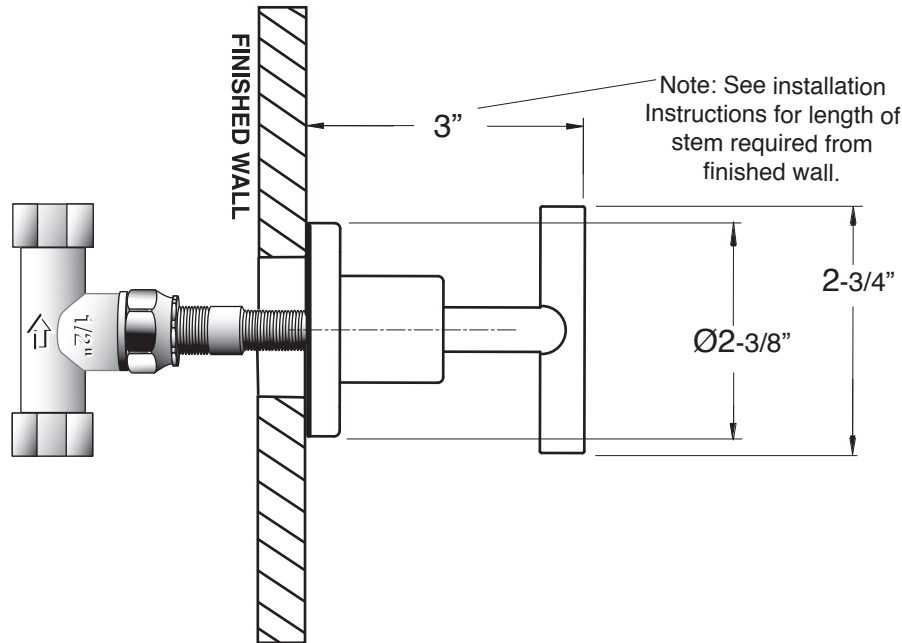

Trim Only
Ceres II
1.005087T

Trim used with the following Valves:

- 18.30.020 - 1/2" Volume Control - 16 pt.....Replacement cartridge: 18.30.036
- 18.30.023 - 3/4" Volume Control - 16 pt.....Replacement cartridge: 18.30.011
- 18.30.255 - 3 port In-wall Diverter - 16 pt.....Replacement cartridge: 18.30.259
- 18.30.253 - 4 port In-wall Diverter - 16 pt.....Replacement cartridge: 18.30.257

- 78.30.020 - 1/2" Volume Control - 20 pt.....Replacement cartridge: 18.30.036
- 78.30.023 - 1/2" Volume Control - 20 pt.....Replacement cartridge: 18.30.011
- 78.30.255 - 3 port In-wall Diverter - 20 pt.....Replacement cartridge: 18.30.259
- 78.30.253 - 4 port In-wall Diverter - 20 pt.....Replacement cartridge: 18.30.257

Note: Measurements are subject to change or cancellation. No responsibility is assumed for use of superseded or voided pages.