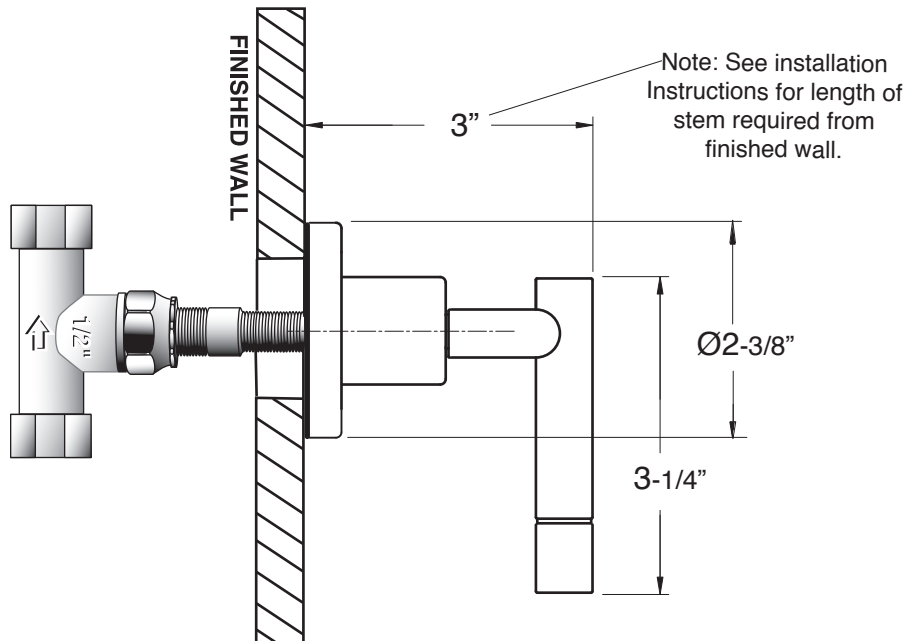

Trim Only  
**Polaris II**  
1.004987T

Trim used with the following Valves:

- 18.30.020 - 1/2" Volume Control - 16 pt.....Replacement cartridge: 18.30.036
- 18.30.023 - 3/4" Volume Control - 16 pt.....Replacement cartridge: 18.30.011
- 18.30.255 - 3 port In-wall Diverter - 16 pt.....Replacement cartridge: 18.30.259
- 18.30.253 - 4 port In-wall Diverter - 16 pt.....Replacement cartridge: 18.30.257
  
- 78.30.020 - 1/2" Volume Control - 20 pt.....Replacement cartridge: 18.30.036
- 78.30.023 - 1/2" Volume Control - 20 pt.....Replacement cartridge: 18.30.011
- 78.30.255 - 3 port In-wall Diverter - 20 pt.....Replacement cartridge: 18.30.259
- 78.30.253 - 4 port In-wall Diverter - 20 pt.....Replacement cartridge: 18.30.257

Note: Measurements are subject to change or cancellation. No responsibility is assumed for use of superseded or voided pages.