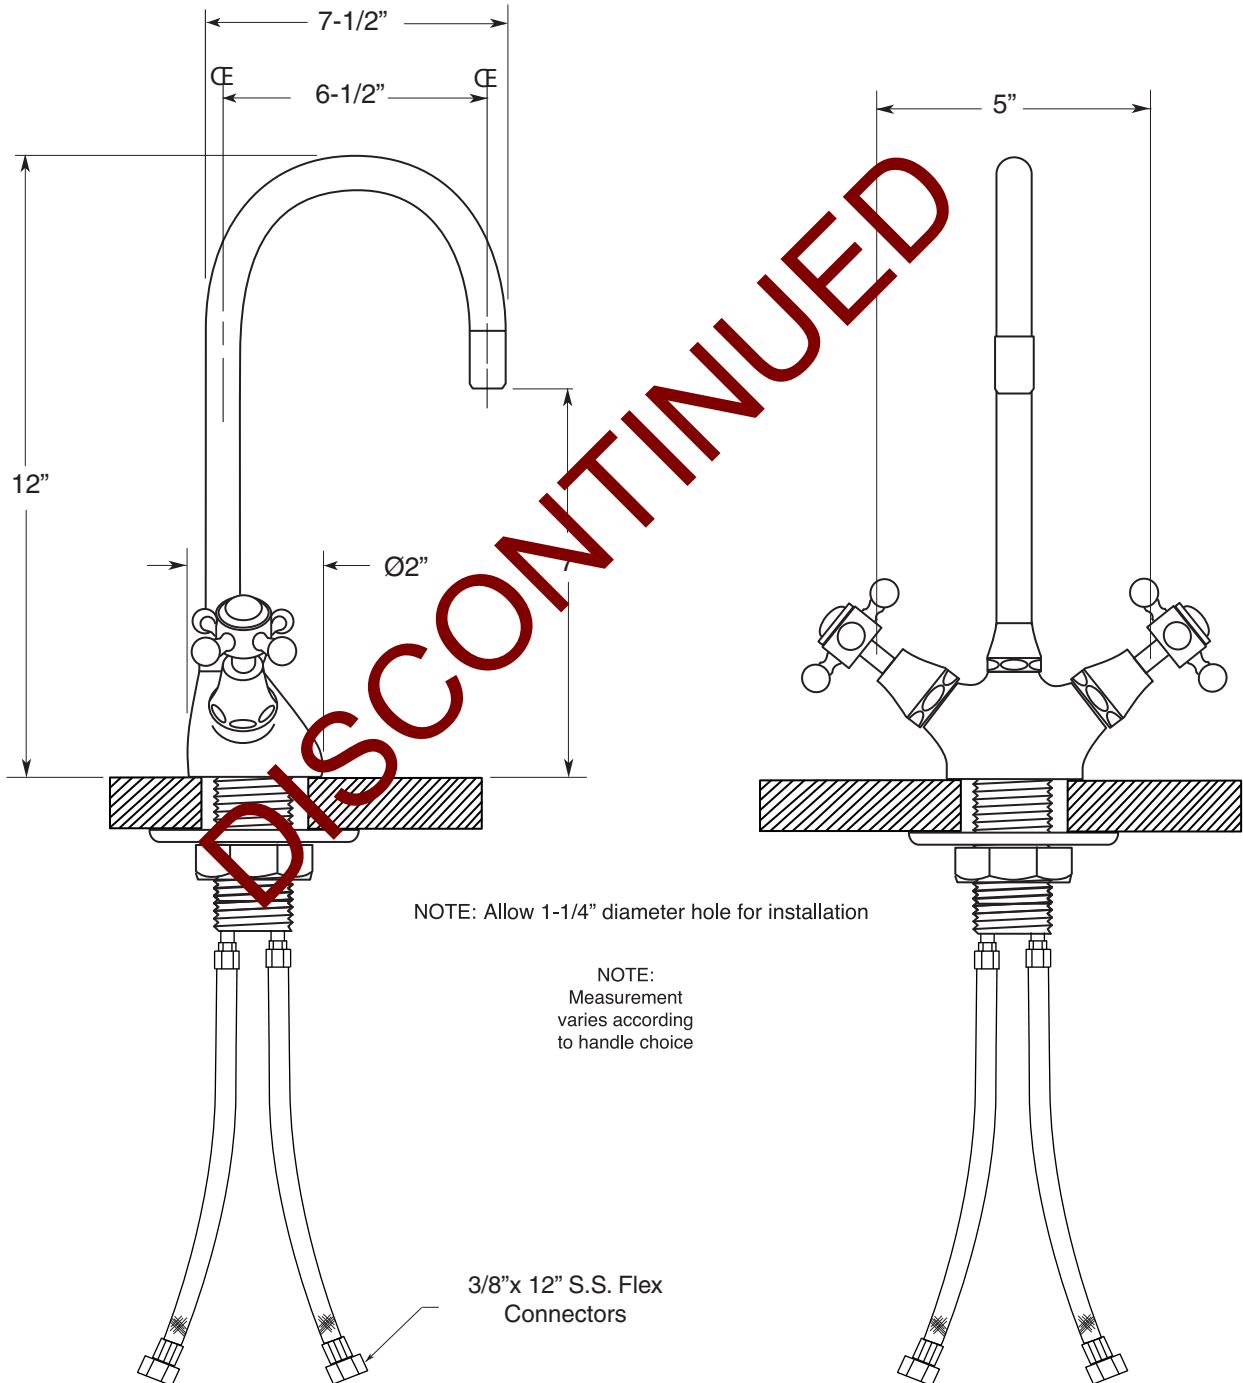

FEATURES:

- All brass construction
- Available in all Sigma finishes
- 12" Stainless steel flex lines are supplied
- Maximum deck thickness: 1-3/4"
- Replacement cartridge: 18.30.029 - cold, 18.30.030 - hot

SPECIFICATIONS
Kitchen & Bar

Single Hole Y-Body
Swivel Spout Bar Faucet
1.025510
St. Michel Handle

Note: Measurements are subject to change or cancellation. No responsibility is assumed for use of superseded or voided pages.