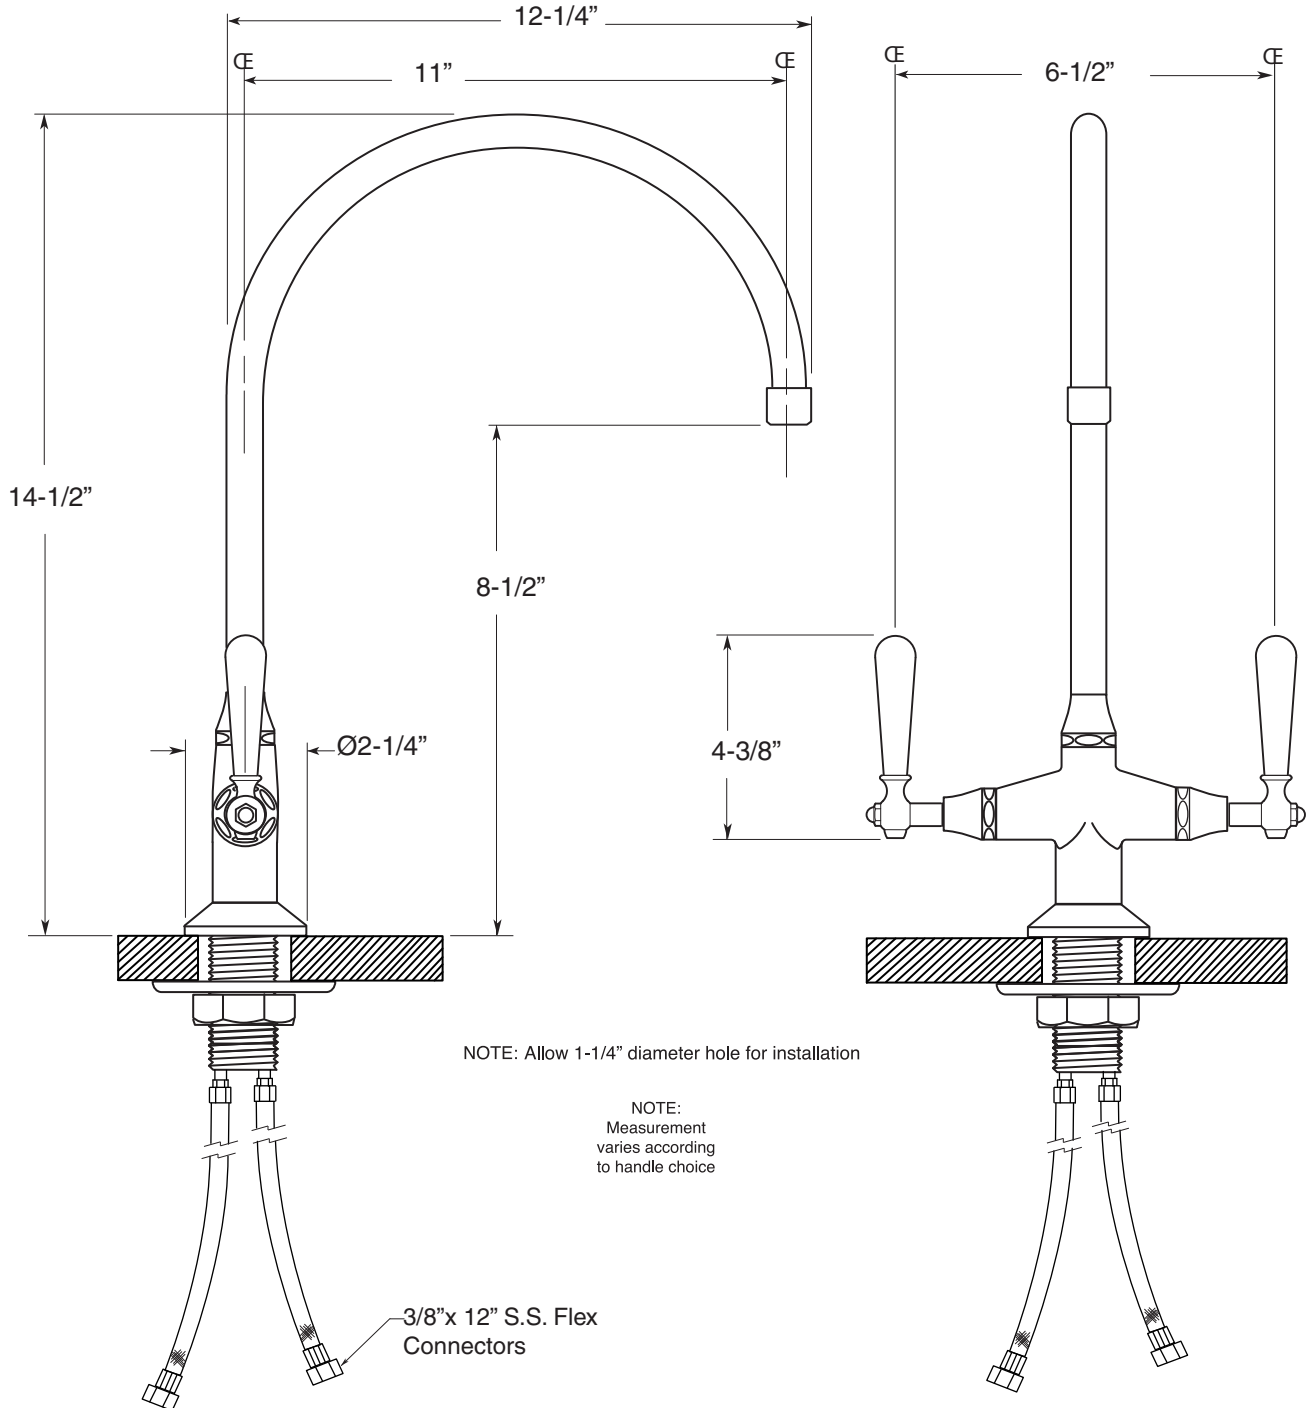

FEATURES:

- All brass construction
- Available in all Sigma finishes
- Concealed aerator requires special supplied removal key
- 12" Stainless steel flex lines are supplied
- Maximum deck thickness: 1-3/4"
- Replacement cartridge: 18.30.029 - cold, 18.30.030 - hot

Single Hole T-Body
Extended Swivel Spout
1.035611
Loire Handle

Note: Measurements are subject to change or cancellation. No responsibility is assumed for use of superseded or voided pages.