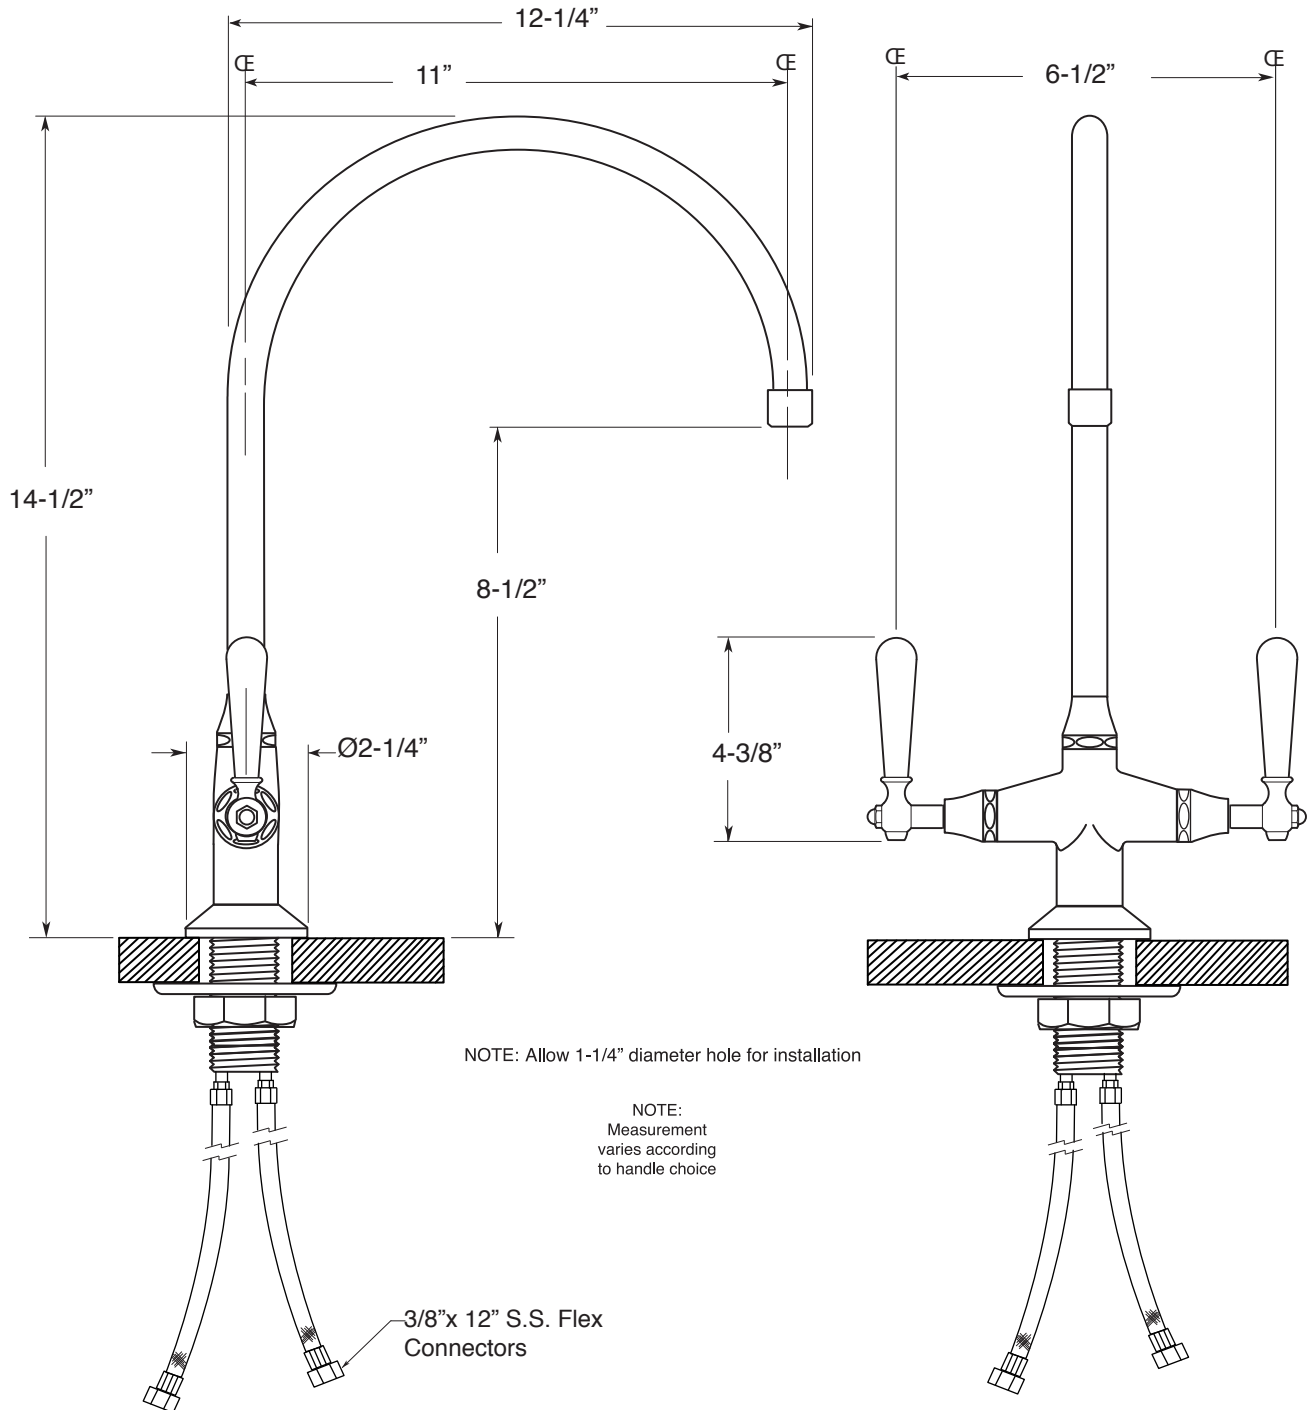

**FEATURES:**

- All brass construction
- Available in all Sigma finishes
- Concealed aerator requires special supplied removal key
- 12" Stainless steel flex lines are supplied
- Maximum deck thickness: 1-3/4"
- Replacement cartridge: 18.30.029 - cold, 18.30.030 - hot
- Certified to meet or exceed the following codes and standards:  
ASME A112.18.1/CSA B 125.1-2011

**Kitchen & Bar**

**Single Hole T-Body  
Extended Swivel Spout  
Loire Handle**

1.035611

Note: Measurements are subject to change or cancellation. No responsibility is assumed for use of superseded or voided pages.