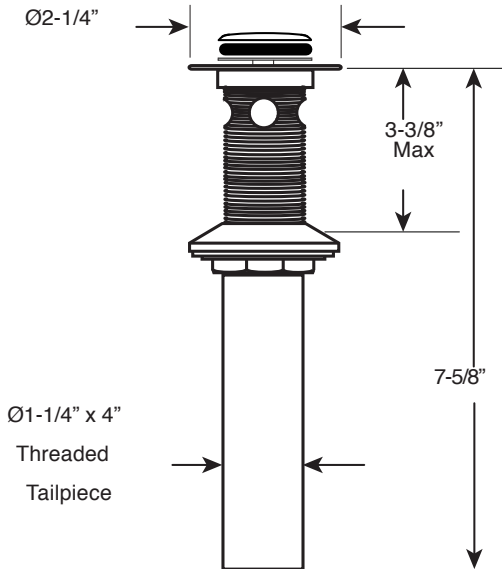

## FEATURES:

- All brass construction.
- Flexible hoses designed to be installed on 8" to 16" centers.
- Includes soft touch drain assembly 18.11.052
- 20pt. 1/4-turn ceramic disc valve cartridge.
- Standard aerator is limited to 1.2 gpm.
- Available in all finishes. Warranty varies according to finish selection.

## 310 Series Widespread Lavatory Set with Tribeca X Handles

### 1.313908

**20 pt. Replacement  
Cartridge Part #s**

**HOT: 18.30.036  
COLD: 18.30.035**

**NOTE: Spout and valves install  
through 1-1/4" diameter holes**

Soft Touch Drain  
Assembly P/N: 18.11.052