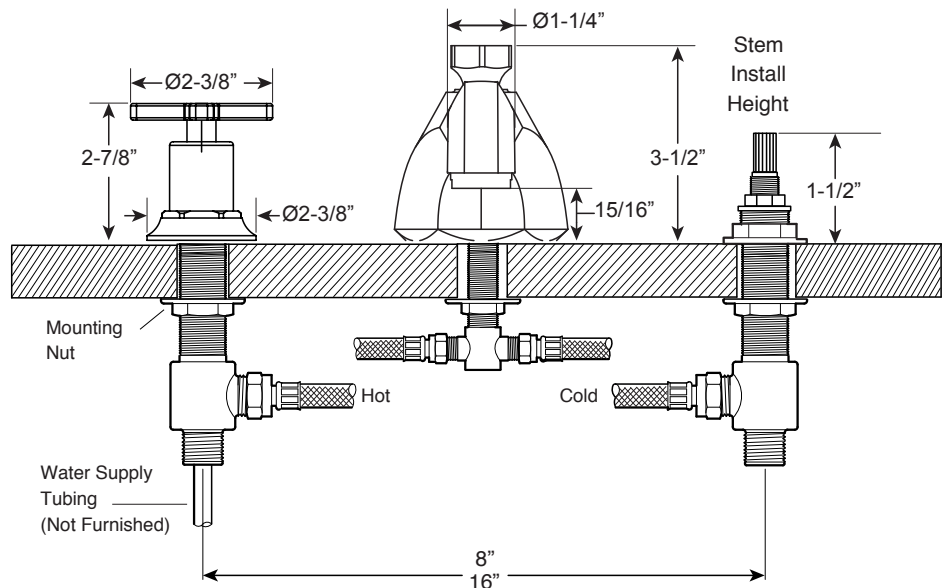

## FEATURES:

- All brass construction.
- Flexible hoses designed to be installed on 8" to 16" centers.
- Includes soft touch drain assembly 18.11.052
- 20pt. 1/4-turn ceramic disc valve cartridge.
- Standard aerator is limited to 1.2 gpm.
- Available in all finishes. Warranty varies according to finish selection.

## 310 Series Widespread Lavatory Set with Tribeca X Handles

### 1.313908

**20 pt. Replacement  
Cartridge Part #s**

**HOT: 18.30.036  
COLD: 18.30.035**

**NOTE: Spout and valves install  
through 1-1/4" diameter holes**

Soft Touch Drain  
Assembly P/N: 18.11.052