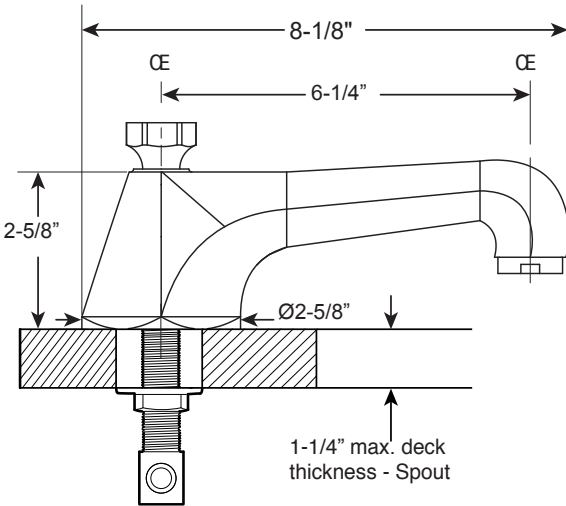

## FEATURES:

- All brass construction.
- Flexible hoses designed to be installed on 8" to 16" centers.
- Includes soft touch drain assembly 18.11.052
- 20pt. 1/4-turn ceramic disc valve cartridge.
- Standard aerator is limited to 1.2 gpm.
- Available in all finishes. Warranty varies according to finish selection.

## 310 Series Widespread Lavatory Set with Tribeca X Handles

### 1.313908

**20 pt. Replacement  
Cartridge Part #s**

**HOT: 18.30.036  
COLD: 18.30.035**

**NOTE: Spout and valves install  
through 1-1/4" diameter holes**

Soft Touch Drain  
Assembly P/N: 18.11.052