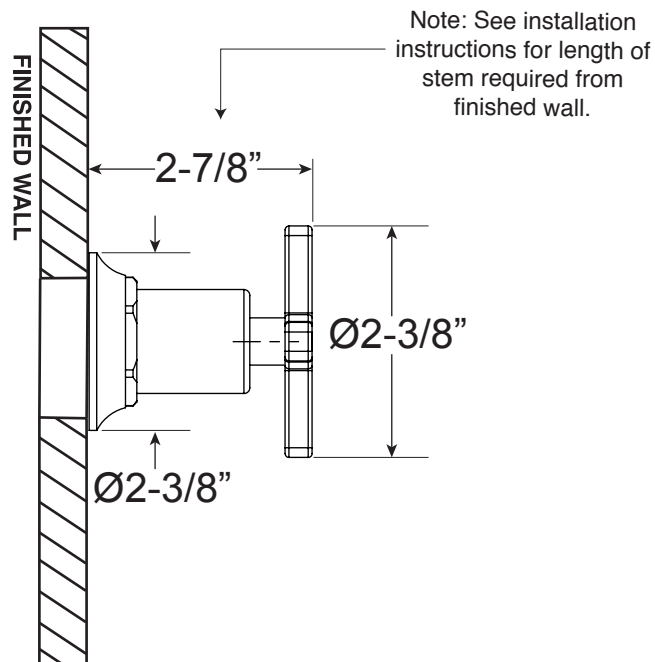

Trim for Wall Valve

1.003987T

Trim Only

Tribeca X Handle

For this Euro style 20pt handle and trim, use with the following valves:

78.30.020 - 1/2" Volume Control - Replacement Cartridge: 18.30.036

78.30.023 - 3/4" Volume Control - Replacement Cartridge: 18.30.011

78.30.255 - 3 Port In-Wall Diverter - Replacement Cartridge: 18.30.259

78.30.253 - 4 Port In-Wall Diverter - Replacement Cartridge: 18.30.257

Note: Measurements are subject to change or cancellation. No responsibility is assumed for use of superseded or voided pages.