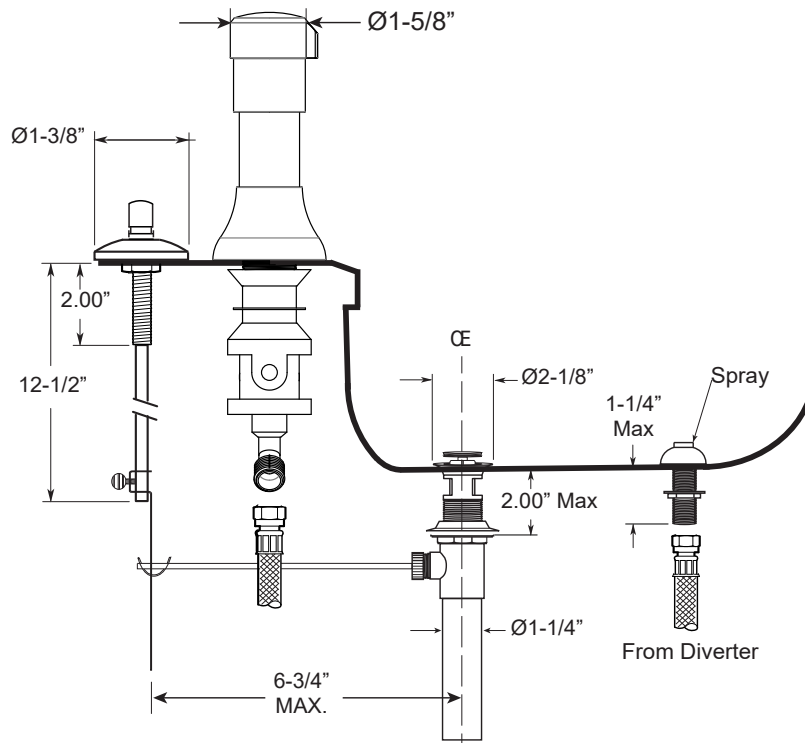

**FEATURES:**

- All brass construction.
- Hot & Cold valves and integral Vacuum Breaker/Diverter require 1-1/4" (max.) holes.
- Includes pop-up drain assembly with overflow. Longer ball rod available on request. P/N: APS.11.019
- Diverter controls water flow between douche spray & flushing rim.
- 1/4-turn ceramic disc valve cartridges for handles.
- Available in all finishes. Warranty varies according to finish selection.

## Bidet Set with Stella Handles

### Side View

Note: Measurements are subject to change. No responsibility is assumed for use of superseded or voided pages.