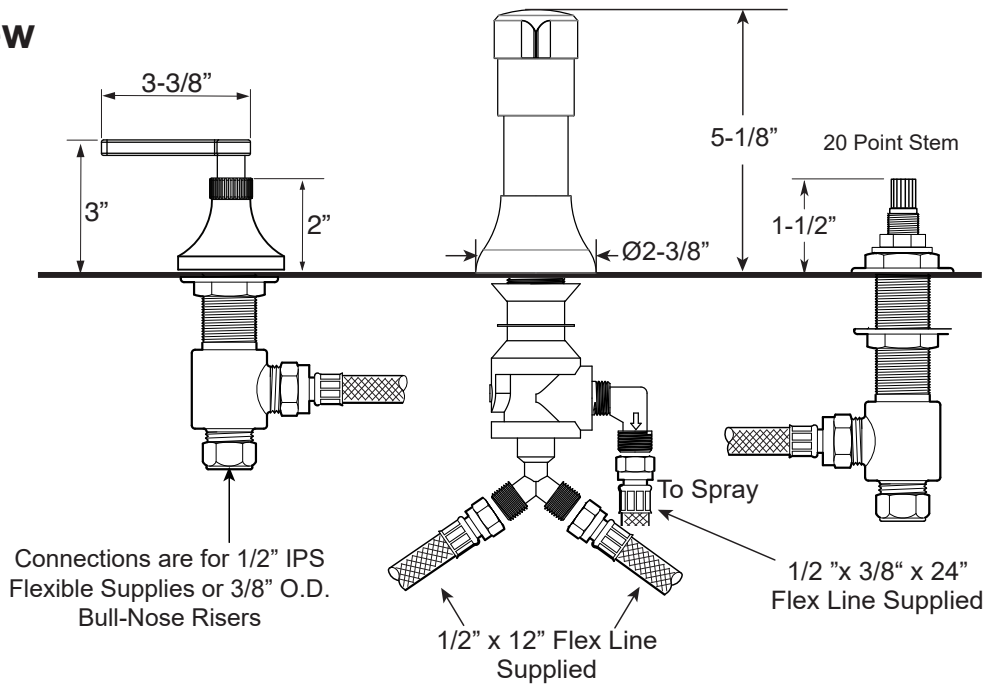

**FEATURES:**

- All brass construction.
- Hot & Cold valves and integral Vacuum Breaker/Diverter require 1-1/4" (max.) holes.
- Includes pop-up drain assembly with overflow. Longer ball rod available on request. P/N: APS.11.019
- Diverter controls water flow between douche spray & flushing rim.
- 1/4-turn ceramic disc valve cartridges for handles.
- Available in all finishes. Warranty varies according to finish selection.

## Bidet Set with Stella Handles

### Side View

Note: Measurements are subject to change. No responsibility is assumed for use of superseded or voided pages.