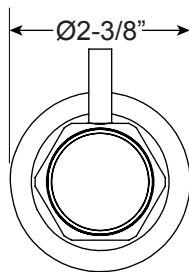

FEATURES:

- All brass construction.
- Available in all Sigma finishes.
- Warranty varies according to finish selection.
- Mounting bracket and screws are supplied.

Series 31
Accessories

1.31RH00

Robe Hook

SPECS UNDER MODIFICATION
POST HAS BEEN REPLACED WITH RUBBER
TIP

FRONT VIEW

SIDE VIEW

Finished Wall

Note: Measurements are subject to change. No responsibility is assumed for use of superseded or voided pages.