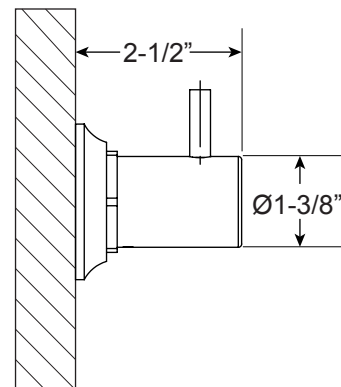

FEATURES:

- All brass construction.
- Available in all Sigma finishes.
- Warranty varies according to finish selection.
- Mounting bracket and screws are supplied.

Series 31
Accessories

1.31RH00

Robe Hook

SPECS UNDER MODIFICATION
POST HAS BEEN REPLACED WITH RUBBER
TIP

FRONT VIEW

SIDE VIEW

Finished Wall

Note: Measurements are subject to change. No responsibility is assumed for use of superseded or voided pages.