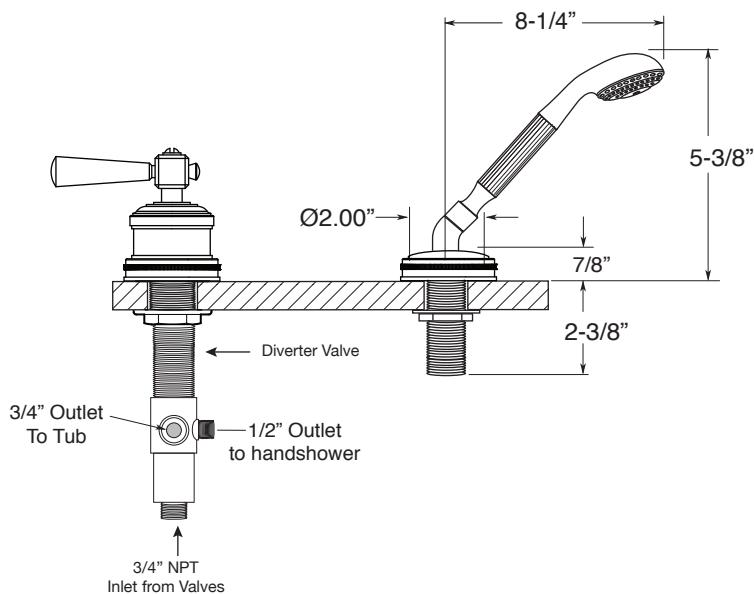

FEATURES:

- All brass construction.
- 3/4" valve bodies with 20 PT. 1/4-turn ceramic disc cartridge.
 - Cold Cartridge 18.30.010, Hot Cartridge 18.30.011
- Available in all finishes. Warranty varies according to finish.

SPECIFICATIONS

2500 Series 5-Hole Roman Tub Set with Regent Handles

1.255393

1.255393T - Trim Only

78.30.136 - Rough Kit

NOTE: Spout and valves install through 1-1/4" diameter holes.
Diverter valve installs through Ø1-1/2" hole.
Plumber to provide 3/4" supply lines to valves

Note: Measurements are subject to change or cancellation. No responsibility is assumed for use of superseded or voided pages.