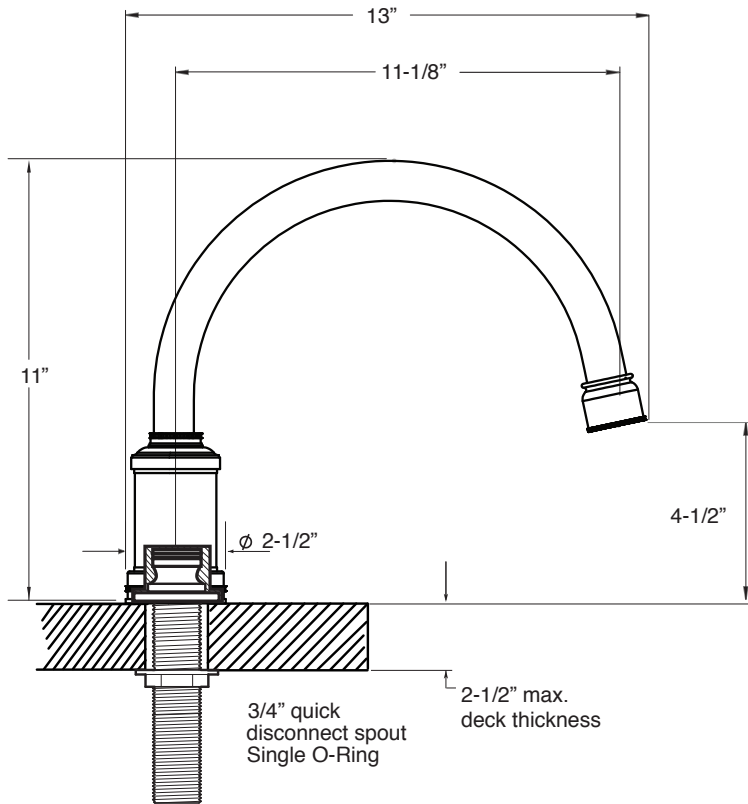

FEATURES:

- All brass construction.
- 3/4" valve bodies with 20 PT. 1/4-turn ceramic disc cartridge.
 - Cold Cartridge 18.30.010, Hot Cartridge 18.30.011
- Available in all finishes. Warranty varies according to finish.

SPECIFICATIONS

2500 Series 5-Hole Roman Tub Set with Regent Handles

1.255393

1.255393T - Trim Only

78.30.136 - Rough Kit

NOTE: Spout and valves install through 1-1/4" diameter holes.
Diverter valve installs through Ø1-1/2" hole.
Plumber to provide 3/4" supply lines to valves

Note: Measurements are subject to change or cancellation. No responsibility is assumed for use of superseded or voided pages.