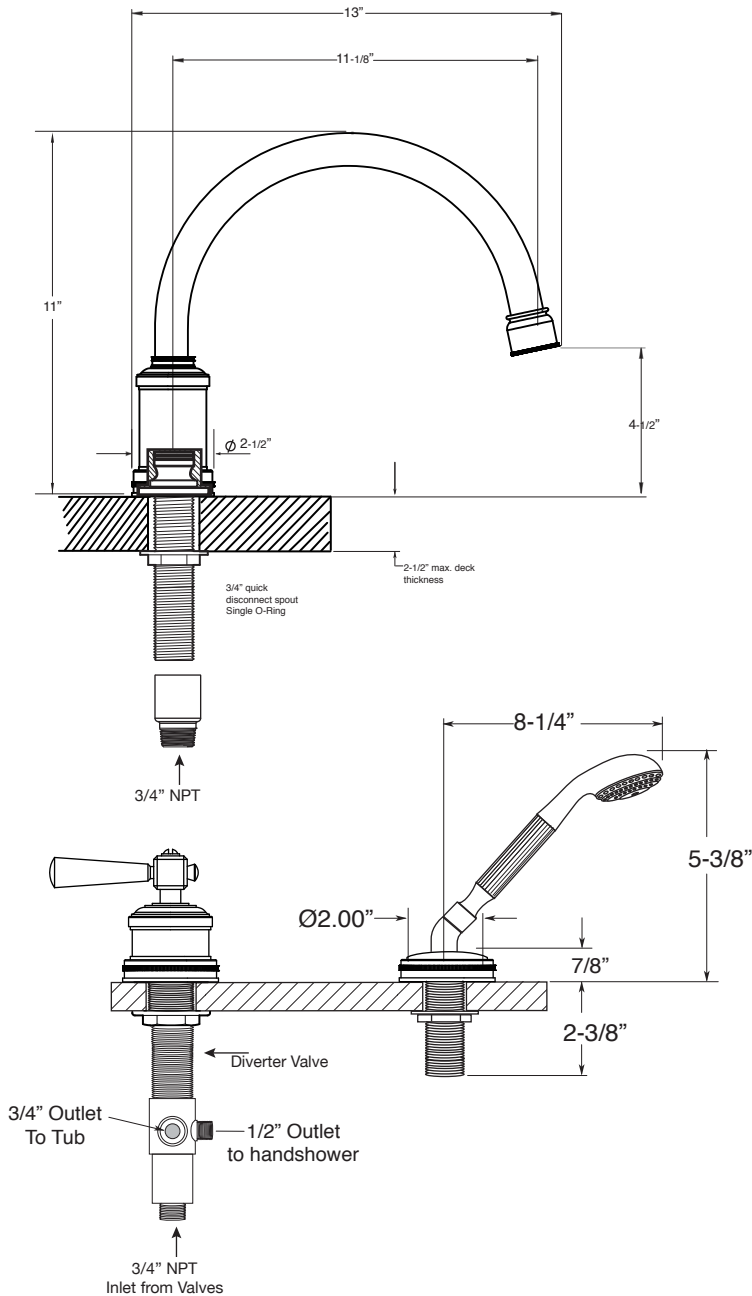

FEATURES:

- All brass construction.
- Lever style handles with top screw attachment.
- 3/4" valve bodies with 1/4-turn ceramic disc cartridge.
- Available in all finishes. Warranty varies according to finish.
- Certified to meet or exceed the following codes and standards:
ASME A112.18.1/CSAB 125.1-2012

Series 2500

**Roman Tub Set with
Deckmount Handshower and
Diverter
Regent Handle**

1.255393
(1.255393T - Trim Only)

NOTE: Spout and valves install through 1-1/4" diameter holes. Diverter valve installs through $\phi 1-1/2"$ hole. Plumber to provide 3/4" supply lines to valves

Note: Measurements are subject to change or cancellation. No responsibility is assumed for use of superseded or voided pages.