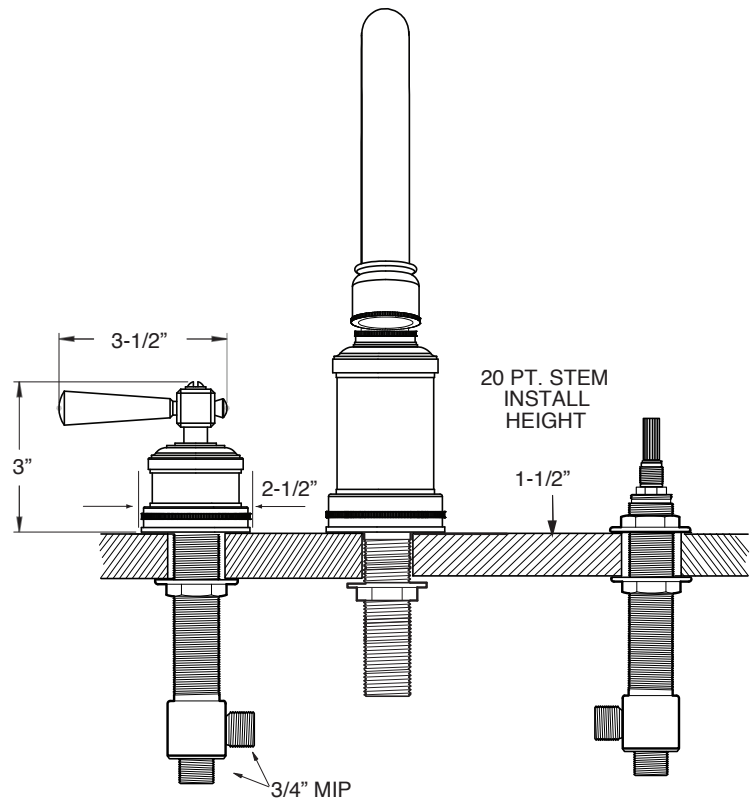

FEATURES:

- All brass construction.
- 3/4" valve bodies with 20 PT. 1/4-turn ceramic disc cartridge.
 - Cold Cartridge 18.30.010, Hot Cartridge 18.30.011
- Available in all finishes. Warranty varies according to finish.

SPECIFICATIONS

2500 Series 5-Hole Roman Tub Set with Regent Handles

1.255393

1.255393T - Trim Only

78.30.136 - Rough Kit

NOTE: Spout and valves install through 1-1/4" diameter holes.
Diverter valve installs through Ø1-1/2" hole.
Plumber to provide 3/4" supply lines to valves

Note: Measurements are subject to change or cancellation. No responsibility is assumed for use of superseded or voided pages.