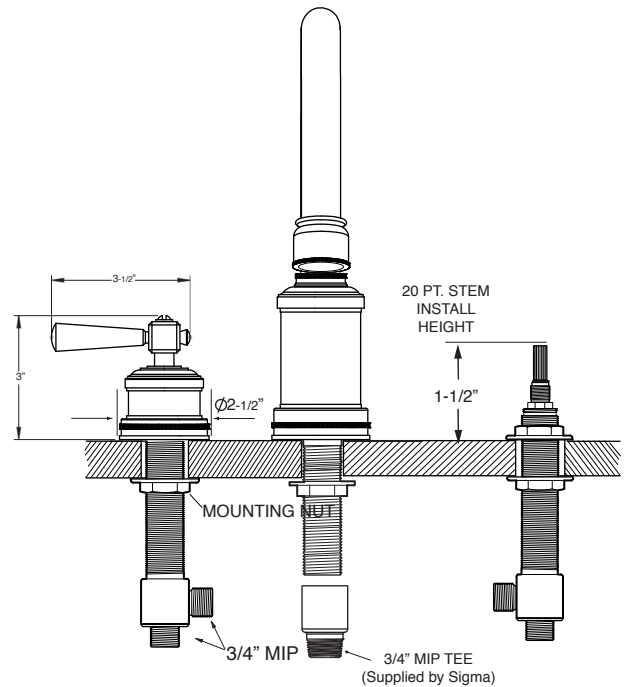

FEATURES:

- All brass construction.
- Lever style handles with top screw attachment.
- 3/4" valve bodies with 1/4-turn ceramic disc cartridge.
- Available in all finishes. Warranty varies according to finish.
- Certified to meet or exceed the following codes and standards:
ASME A112.18.1/CSAB 125.1-2012

Series 2500

**Roman Tub Set with
Deckmount Handshower and
Diverter
Regent Handle**

1.255393
(1.255393T - Trim Only)

NOTE: Spout and valves install through 1-1/4" diameter holes. Diverter valve installs through $\phi 1-1/2"$ hole. Plumber to provide 3/4" supply lines to valves

Note: Measurements are subject to change or cancellation. No responsibility is assumed for use of superseded or voided pages.