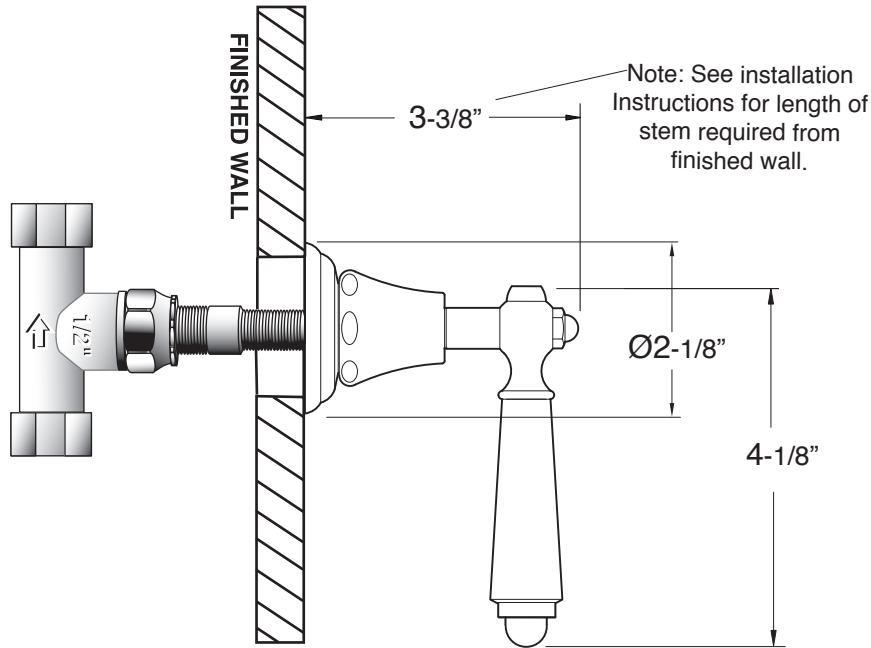

Trim Only
Orleans
1.005787T

Trim used with the following Valves:

- 18.30.020 - 1/2" Volume Control - 16 pt.....Replacement cartridge: 18.30.036
- 18.30.023 - 3/4" Volume Control - 16 pt.....Replacement cartridge: 18.30.011
- 18.30.255 - 3 port In-wall Diverter - 16 pt.....Replacement cartridge: 18.30.259
- 18.30.253 - 4 port In-wall Diverter - 16 pt.....Replacement cartridge: 18.30.257

- 78.30.020 - 1/2" Volume Control - 20 pt.....Replacement cartridge: 18.30.036
- 78.30.023 - 1/2" Volume Control - 20 pt.....Replacement cartridge: 18.30.011
- 78.30.255 - 3 port In-wall Diverter - 20 pt.....Replacement cartridge: 18.30.259
- 78.30.253 - 4 port In-wall Diverter - 20 pt.....Replacement cartridge: 18.30.257

Note: Measurements are subject to change or cancellation. No responsibility is assumed for use of superseded or voided pages.