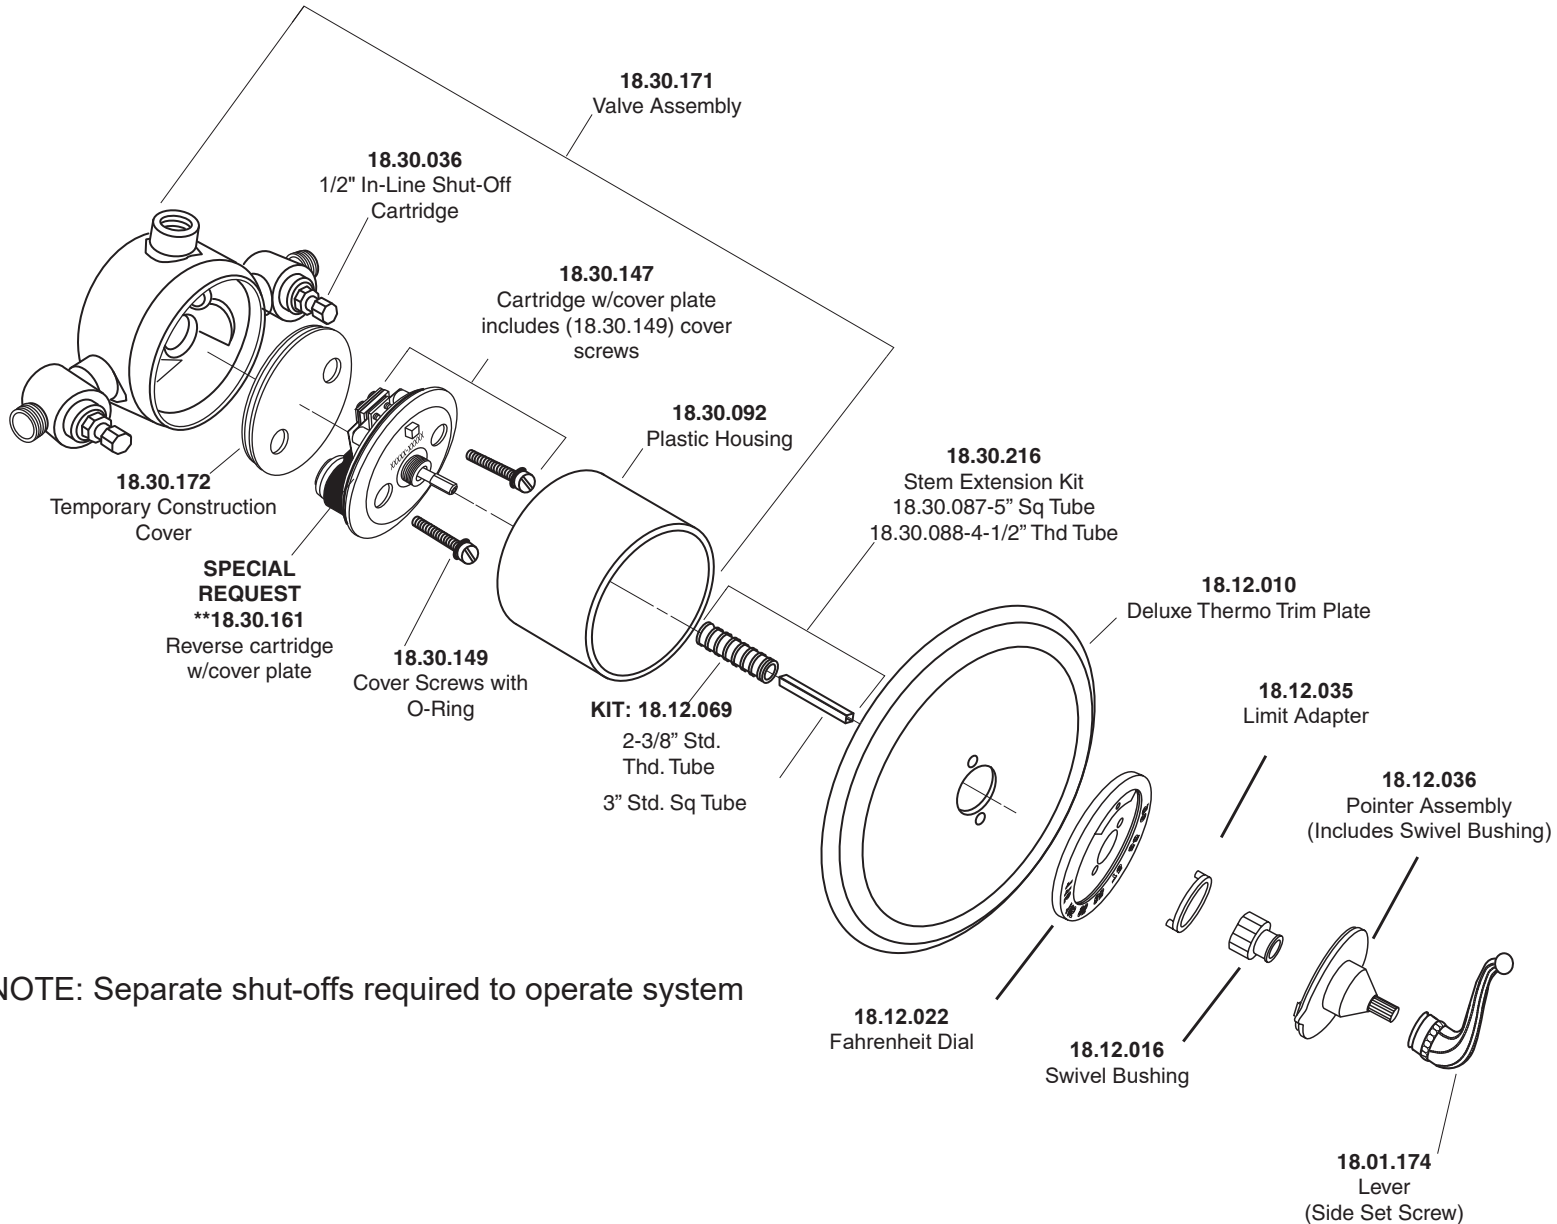

1.000297D

3/4" Thermostatic Set
with Integral Stops with
Jefferson Elite II Lever

NOTE: Separate shut-offs required to operate system