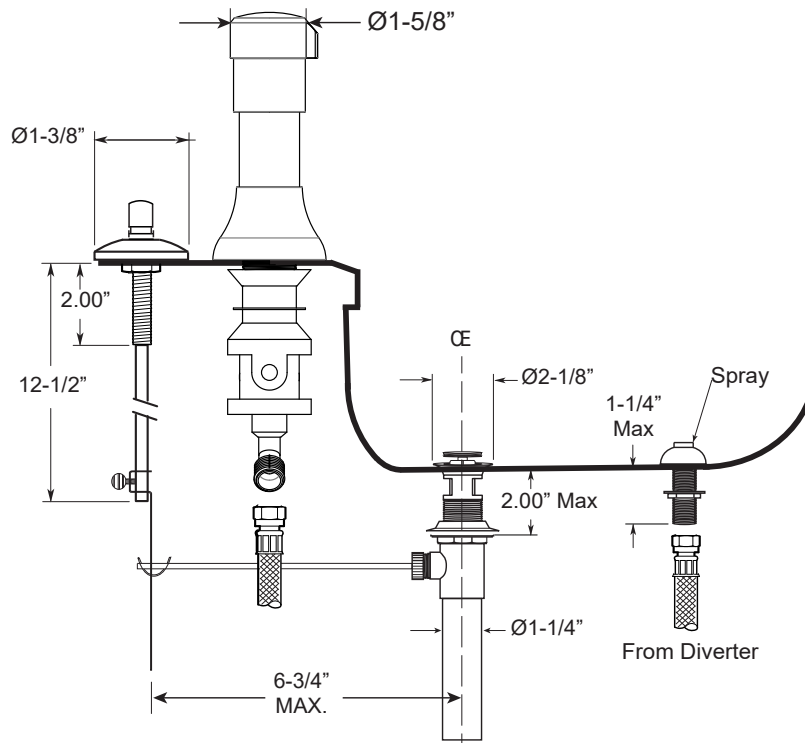

FEATURES:

- All brass construction.
- Hot & Cold valves and integral Vacuum Breaker/Diverter require 1-1/4" (max.) holes.
- Includes pop-up drain assembly with overflow. Longer ball rod available on request. P/N: APS.11.019
- Diverter controls water flow between douche spray & flushing rim.
- 1/4-turn ceramic disc valve cartridges for handles.
- Available in all finishes. Warranty varies according to finish selection.

Bidet Set with
Stella X Handles

1.000890

Front View

Side View

Note: Measurements are subject to change. No responsibility is assumed for use of superseded or voided pages.