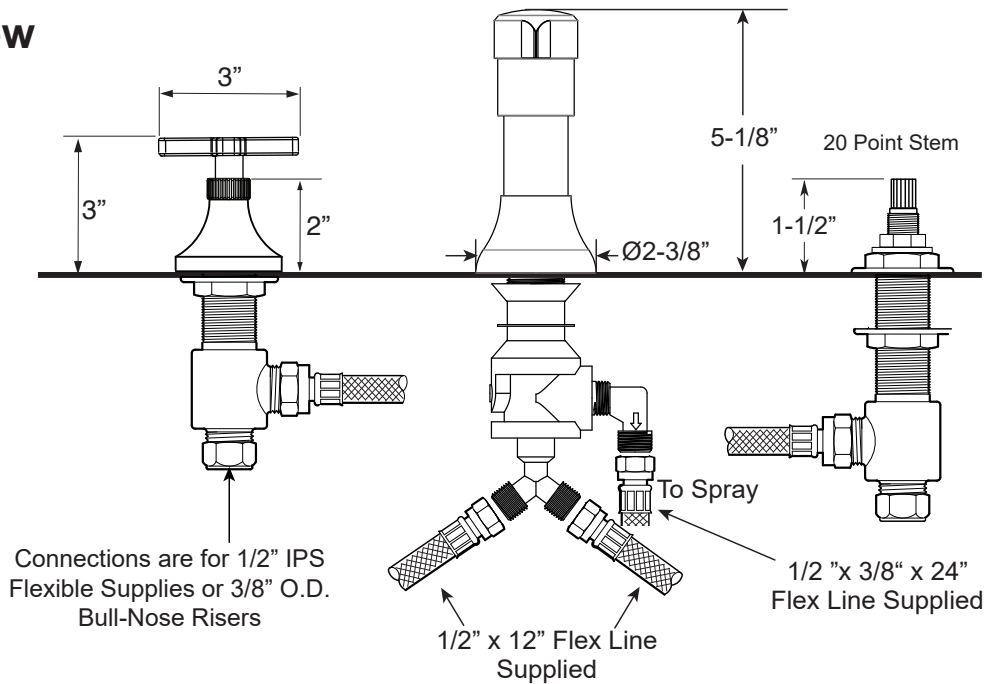

FEATURES:

- All brass construction.
- Hot & Cold valves and integral Vacuum Breaker/Diverter require 1-1/4" (max.) holes.
- Includes pop-up drain assembly with overflow. Longer ball rod available on request. P/N: APS.11.019
- Diverter controls water flow between douche spray & flushing rim.
- 1/4-turn ceramic disc valve cartridges for handles.
- Available in all finishes. Warranty varies according to finish selection.

Bidet Set with
Stella X Handles

1.000890

Front View

Side View

Note: Measurements are subject to change. No responsibility is assumed for use of superseded or voided pages.