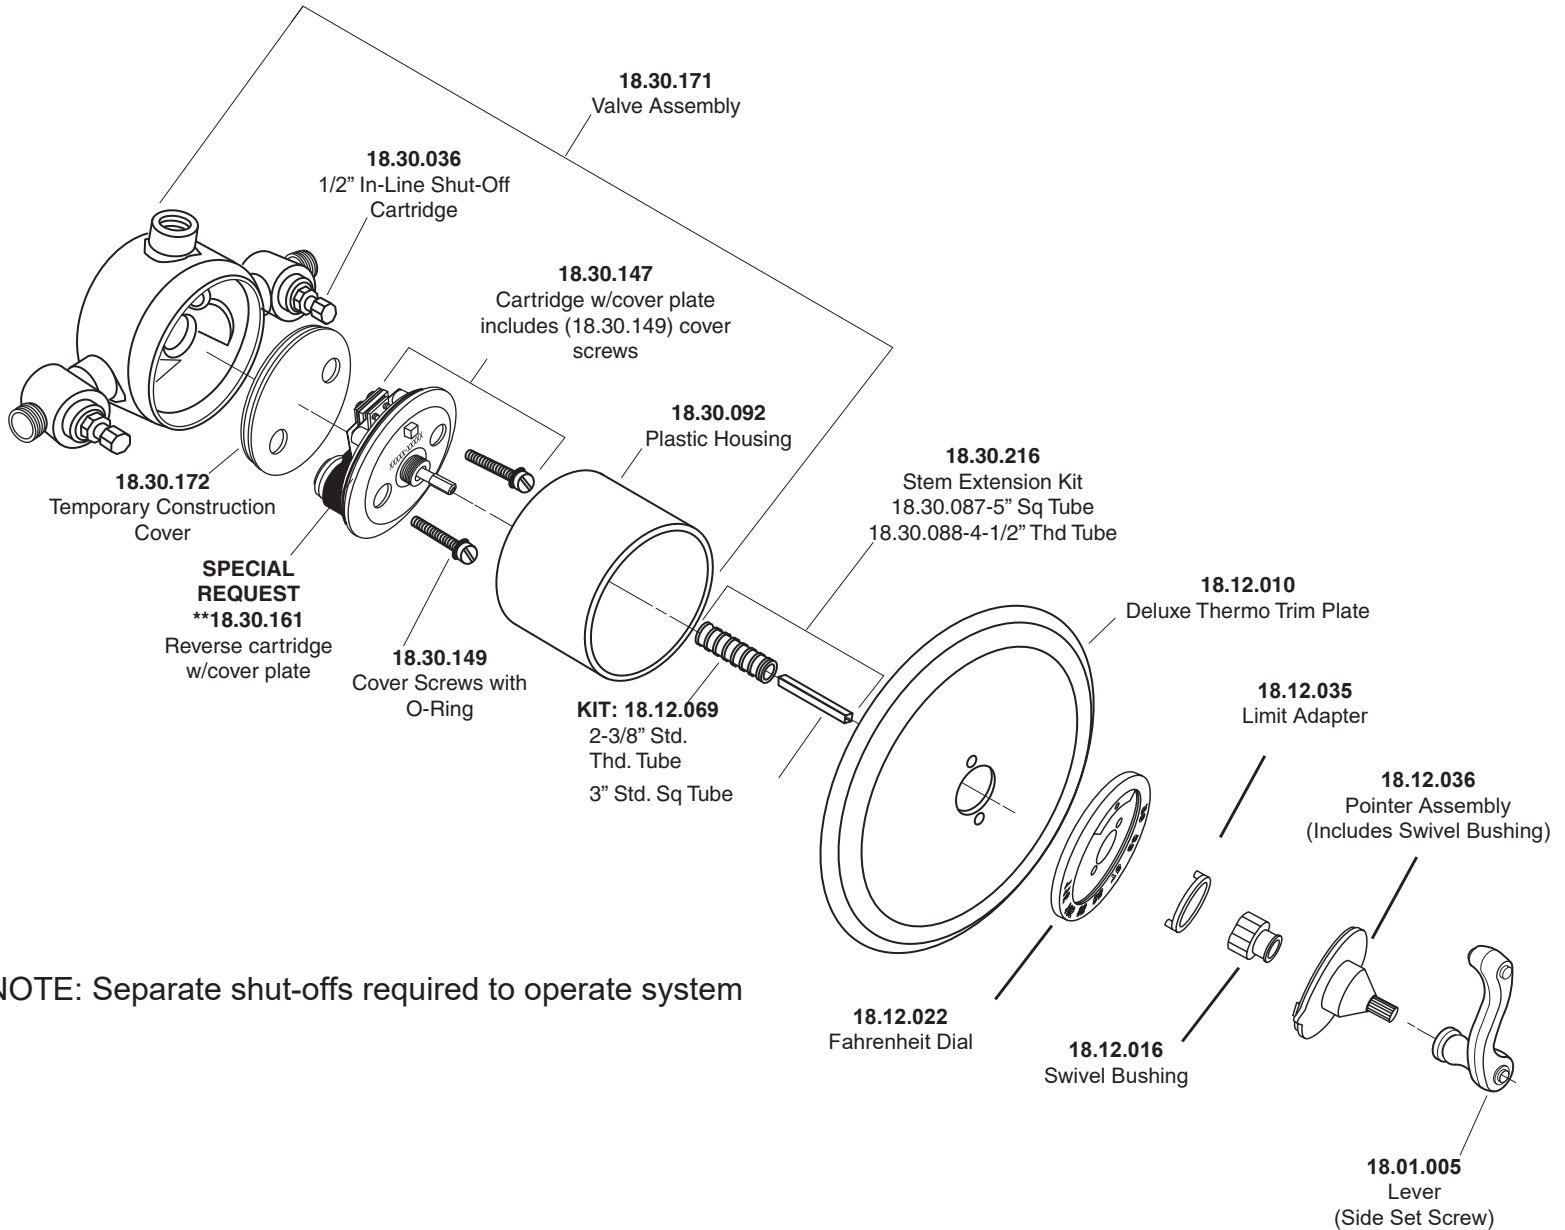

1.000497D

3/4" Thermostatic Set
with Integral Stops with
Charlotte Lever

NOTE: Separate shut-offs required to operate system