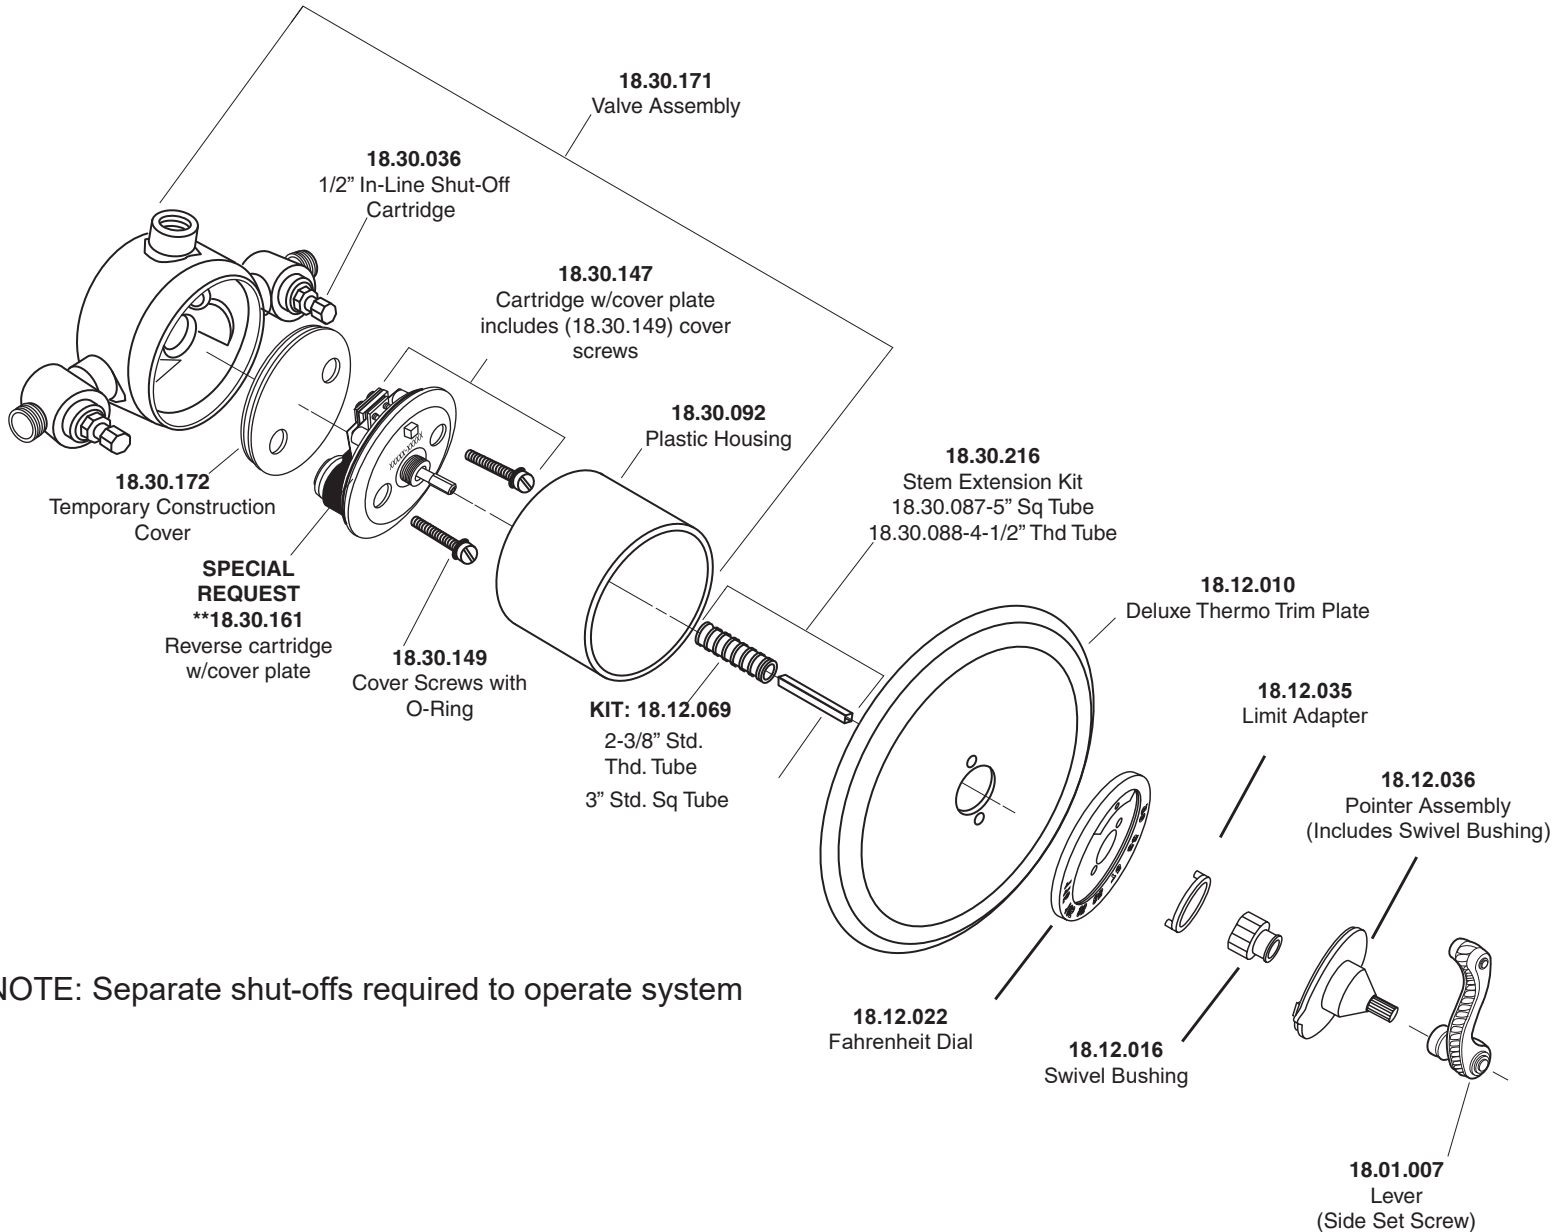

1.000597D

3/4" Thermostatic Set
with Integral Stops with
Charlotte Elite Lever

NOTE: Separate shut-offs required to operate system