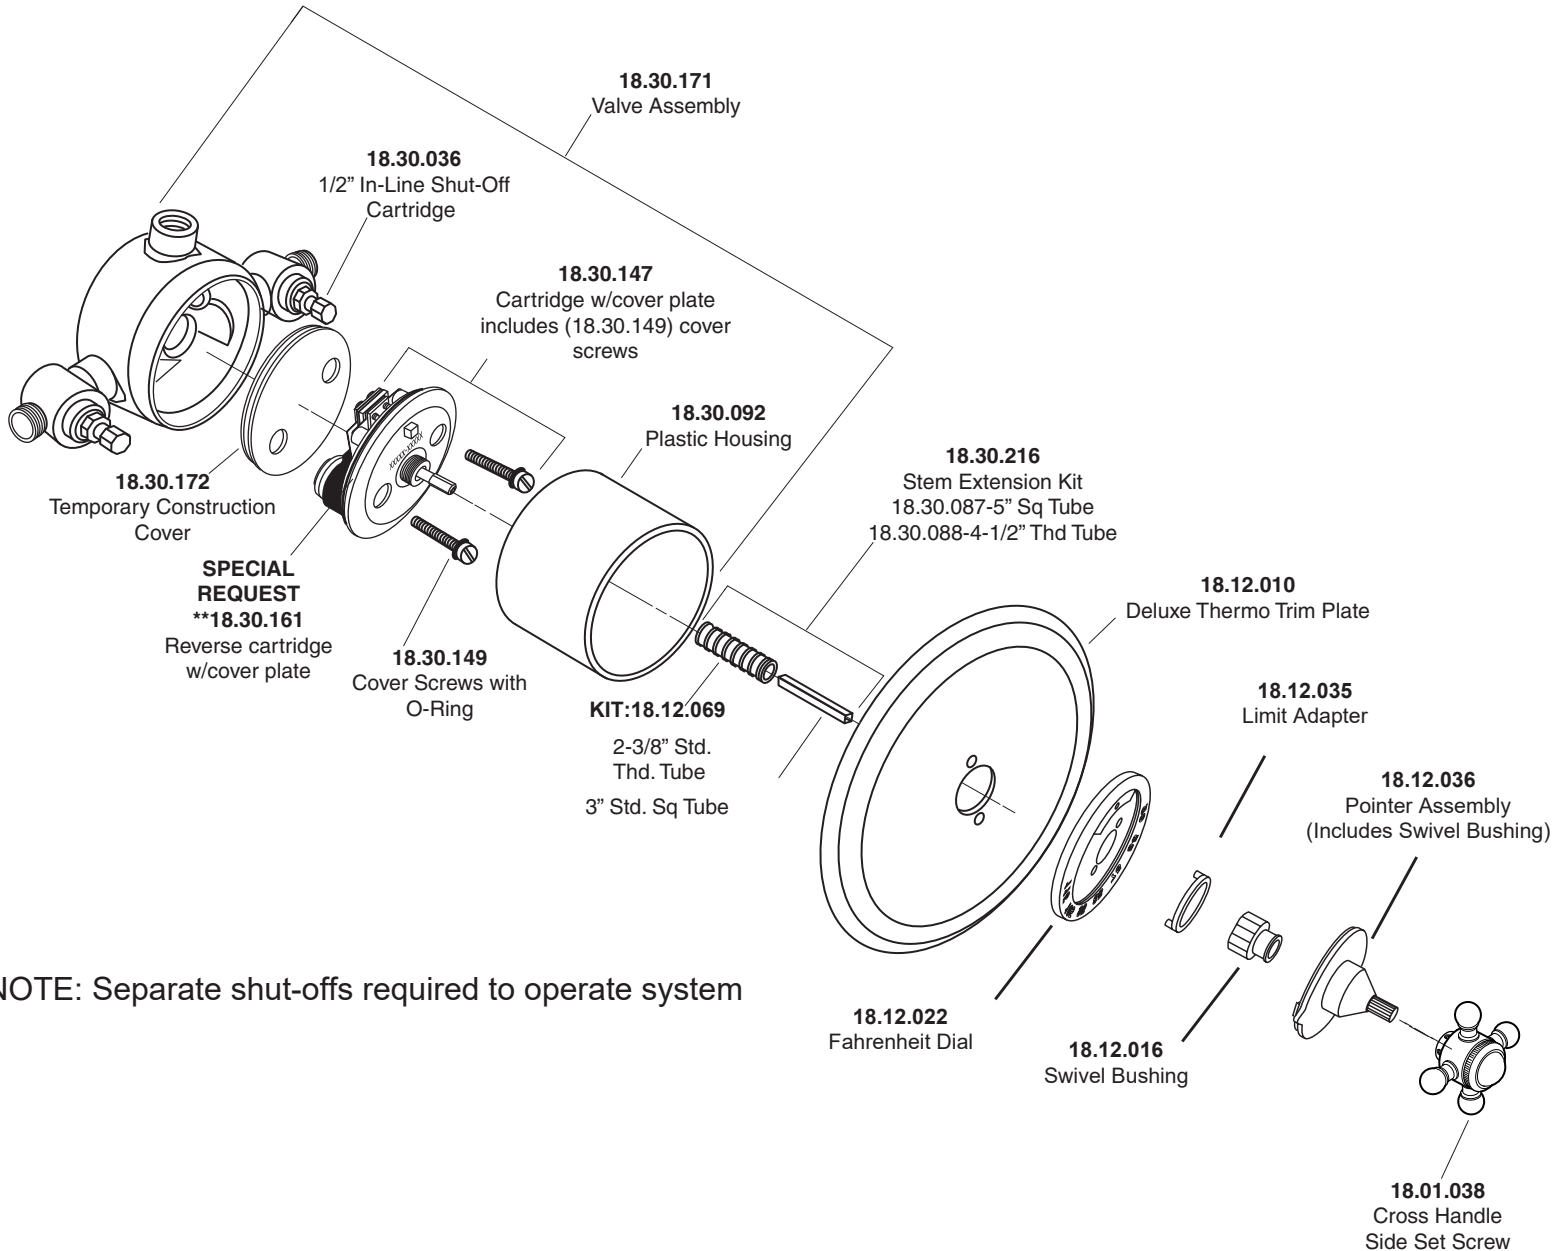

PARTS LIST

1.000697D

3/4" Thermostatic Set with
Integral Stops with
Portsmouth Cross Handle

NOTE: Separate shut-offs required to operate system