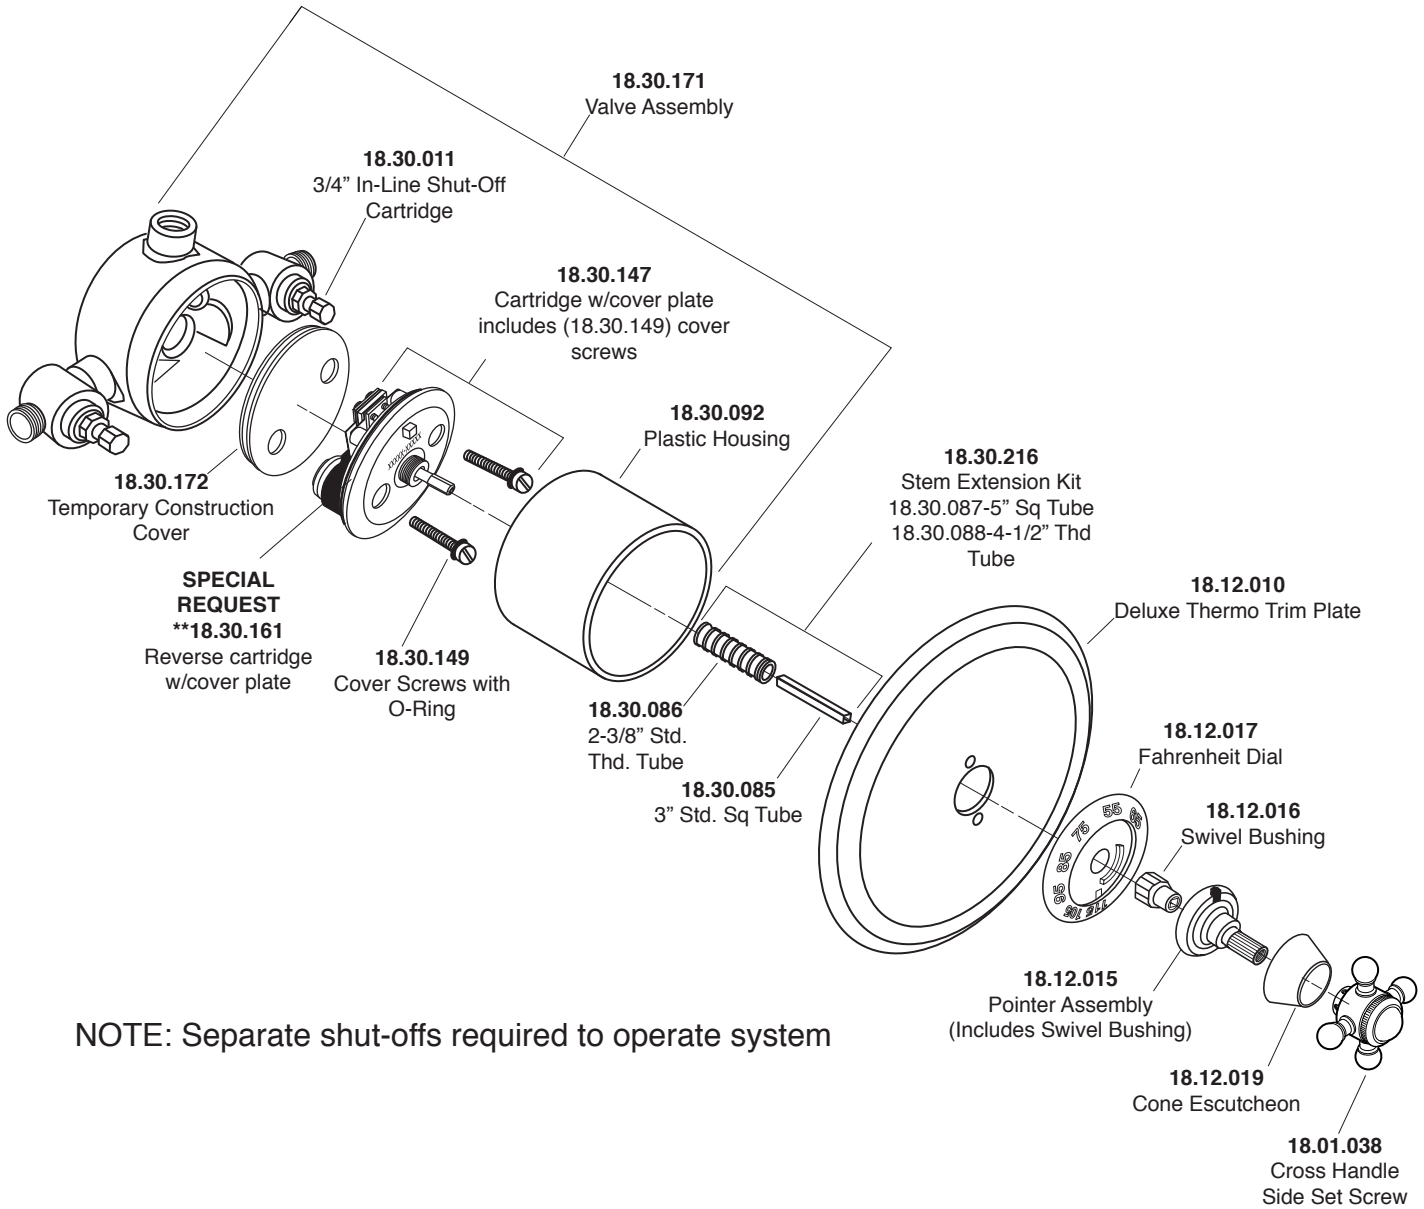

Salem
3/4" Thermostatic
with Integral Stops

1.000997D

NOTE: Separate shut-offs required to operate system