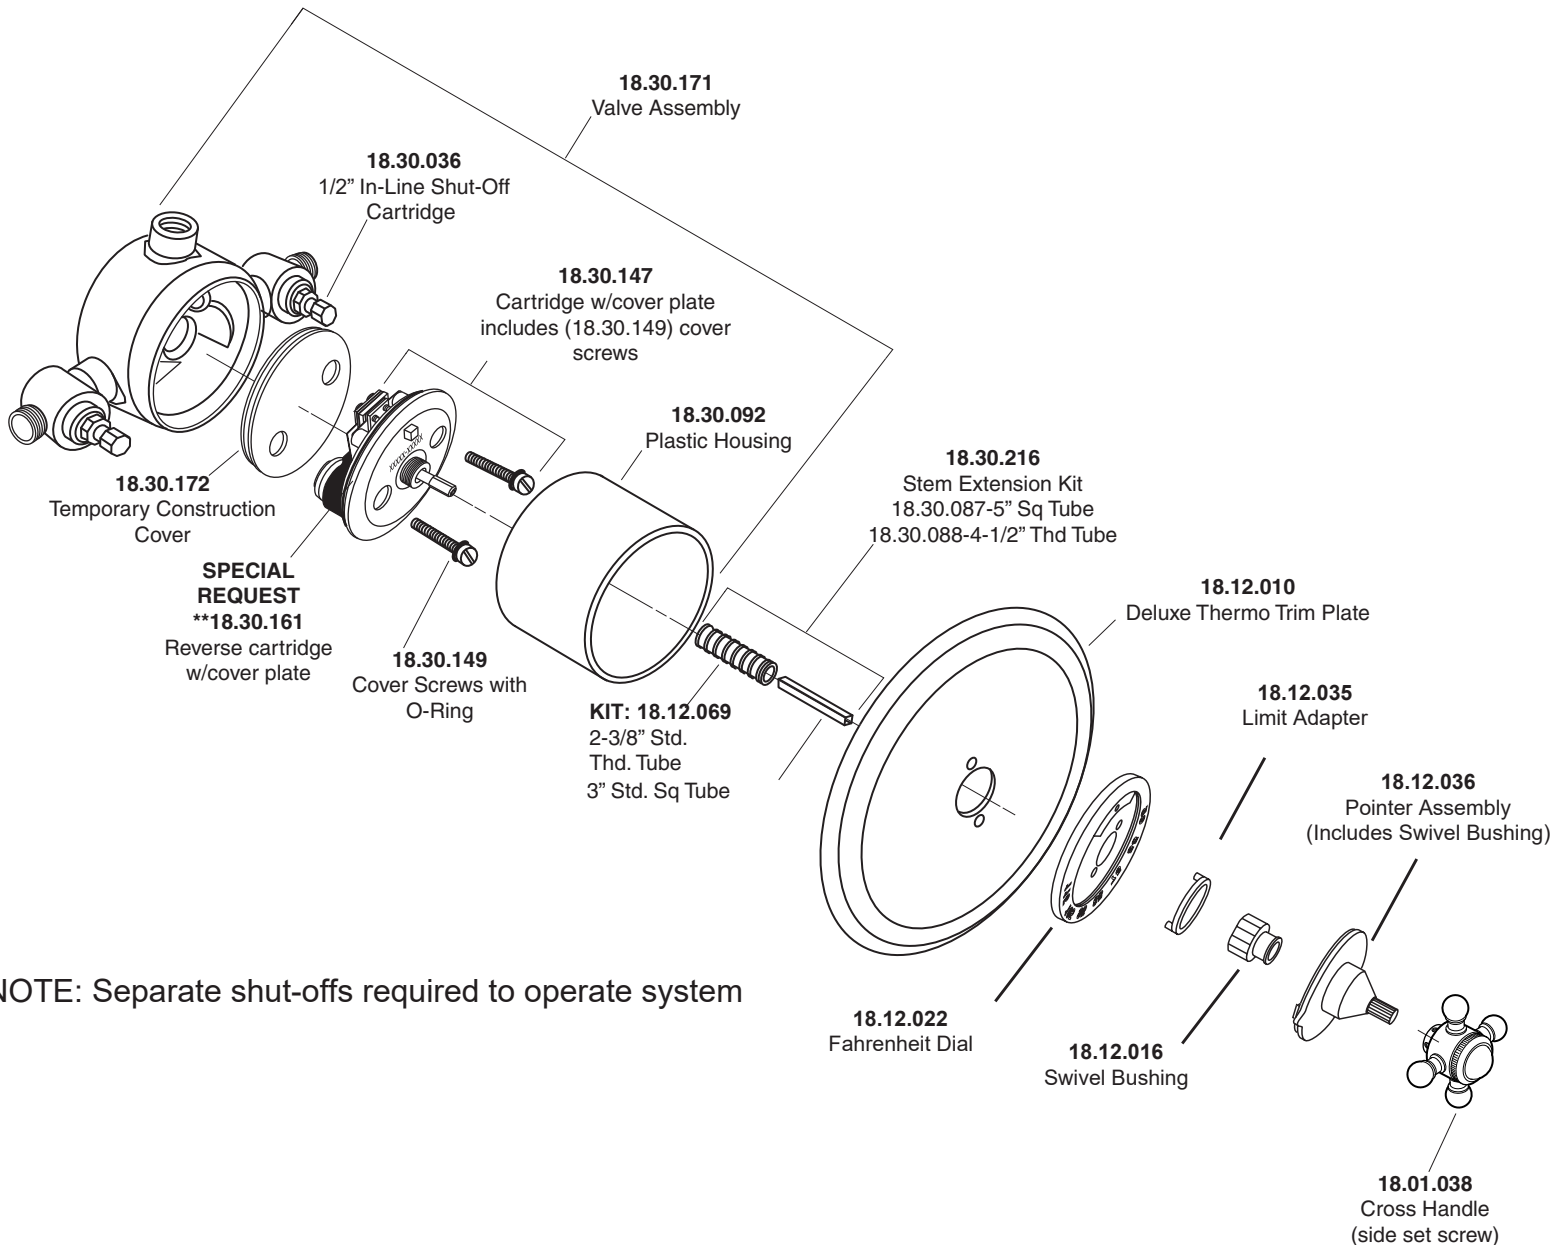

1.000997D

3/4" Thermostatic Set with
Integral Stops with
Salem Cross Handle

NOTE: Separate shut-offs required to operate system