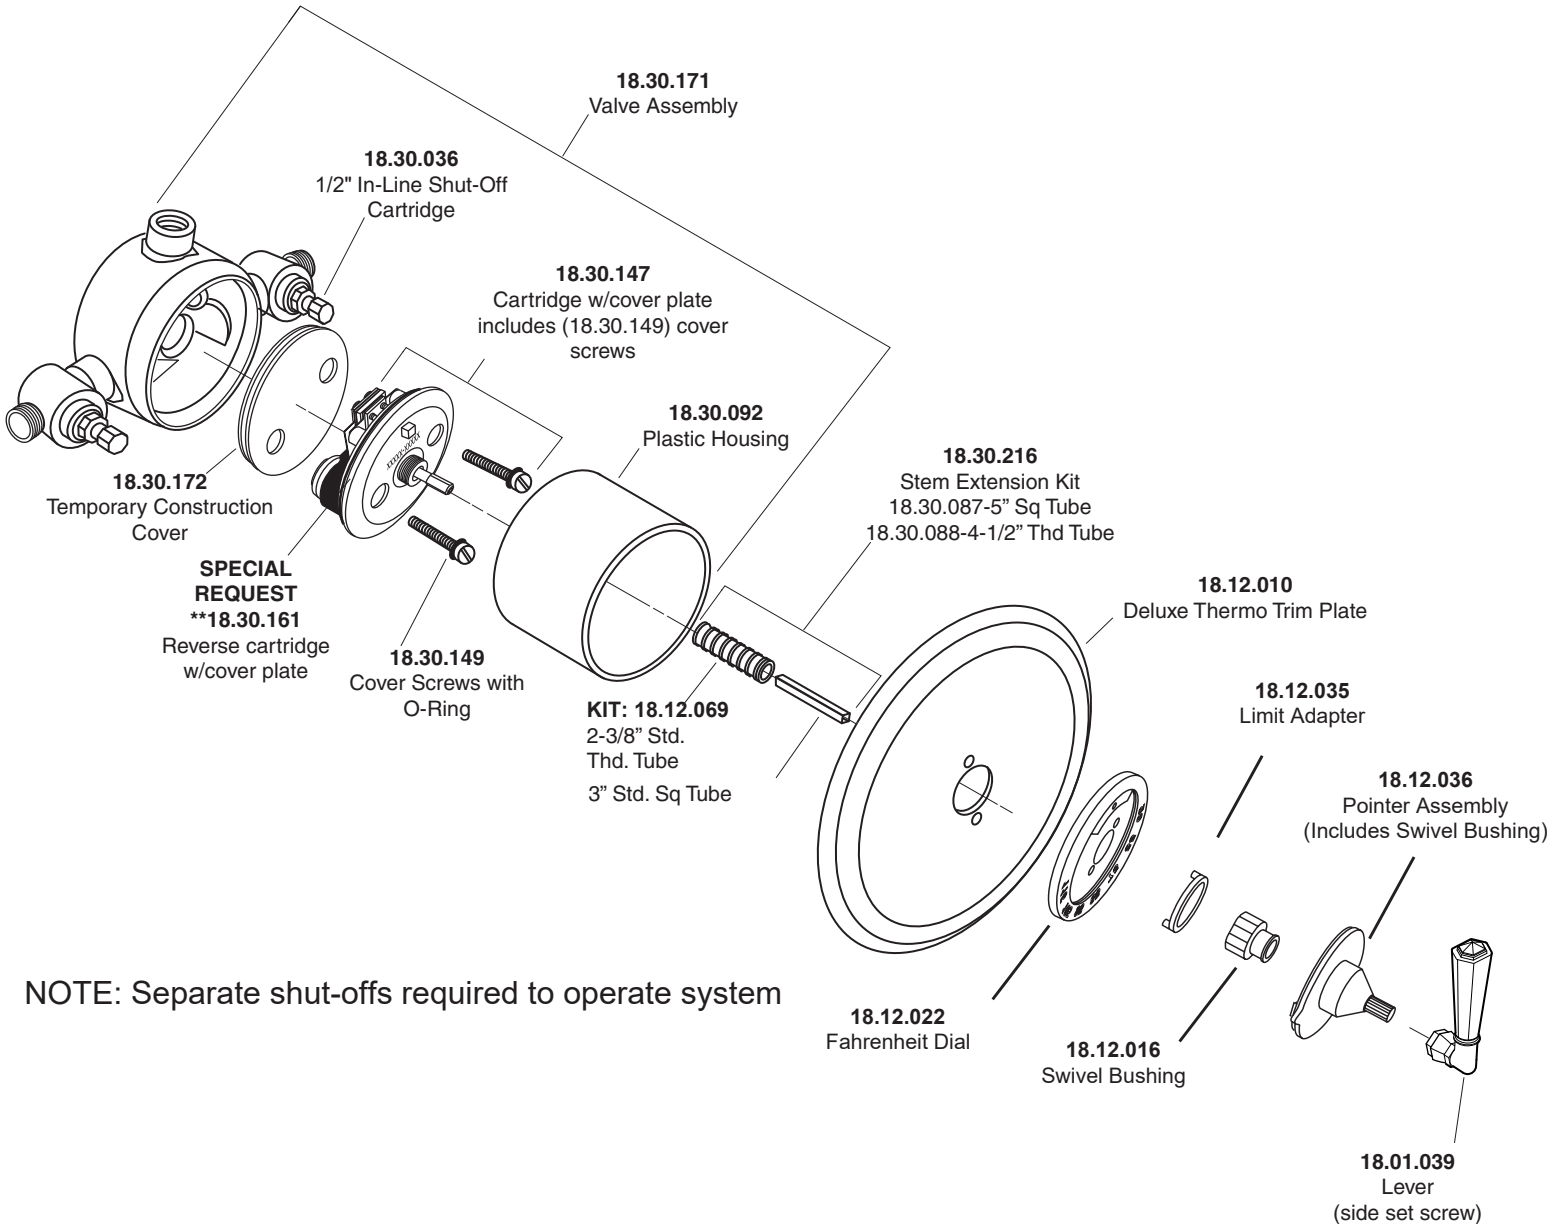

1.001097D

3/4" Thermostatic Set with  
Integral Stops with  
Windham Lever

NOTE: Separate shut-offs required to operate system