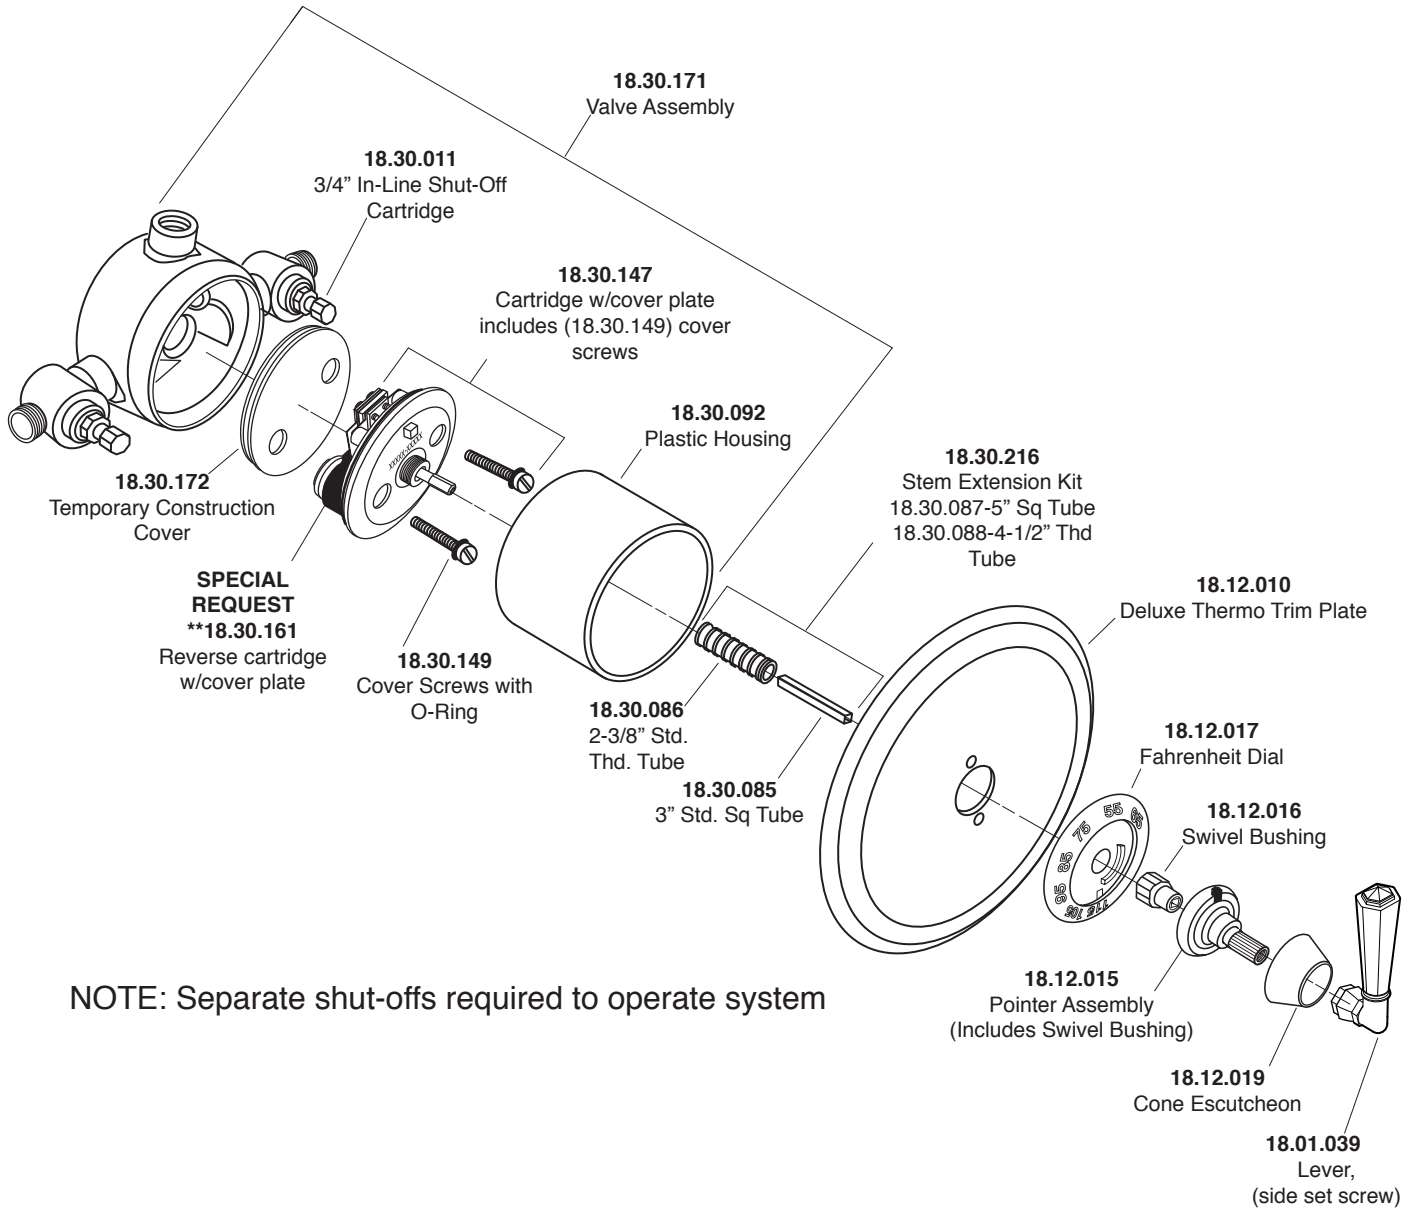

Windham
3/4" Thermostatic
with Integral Stops

1.001097D

NOTE: Separate shut-offs required to operate system