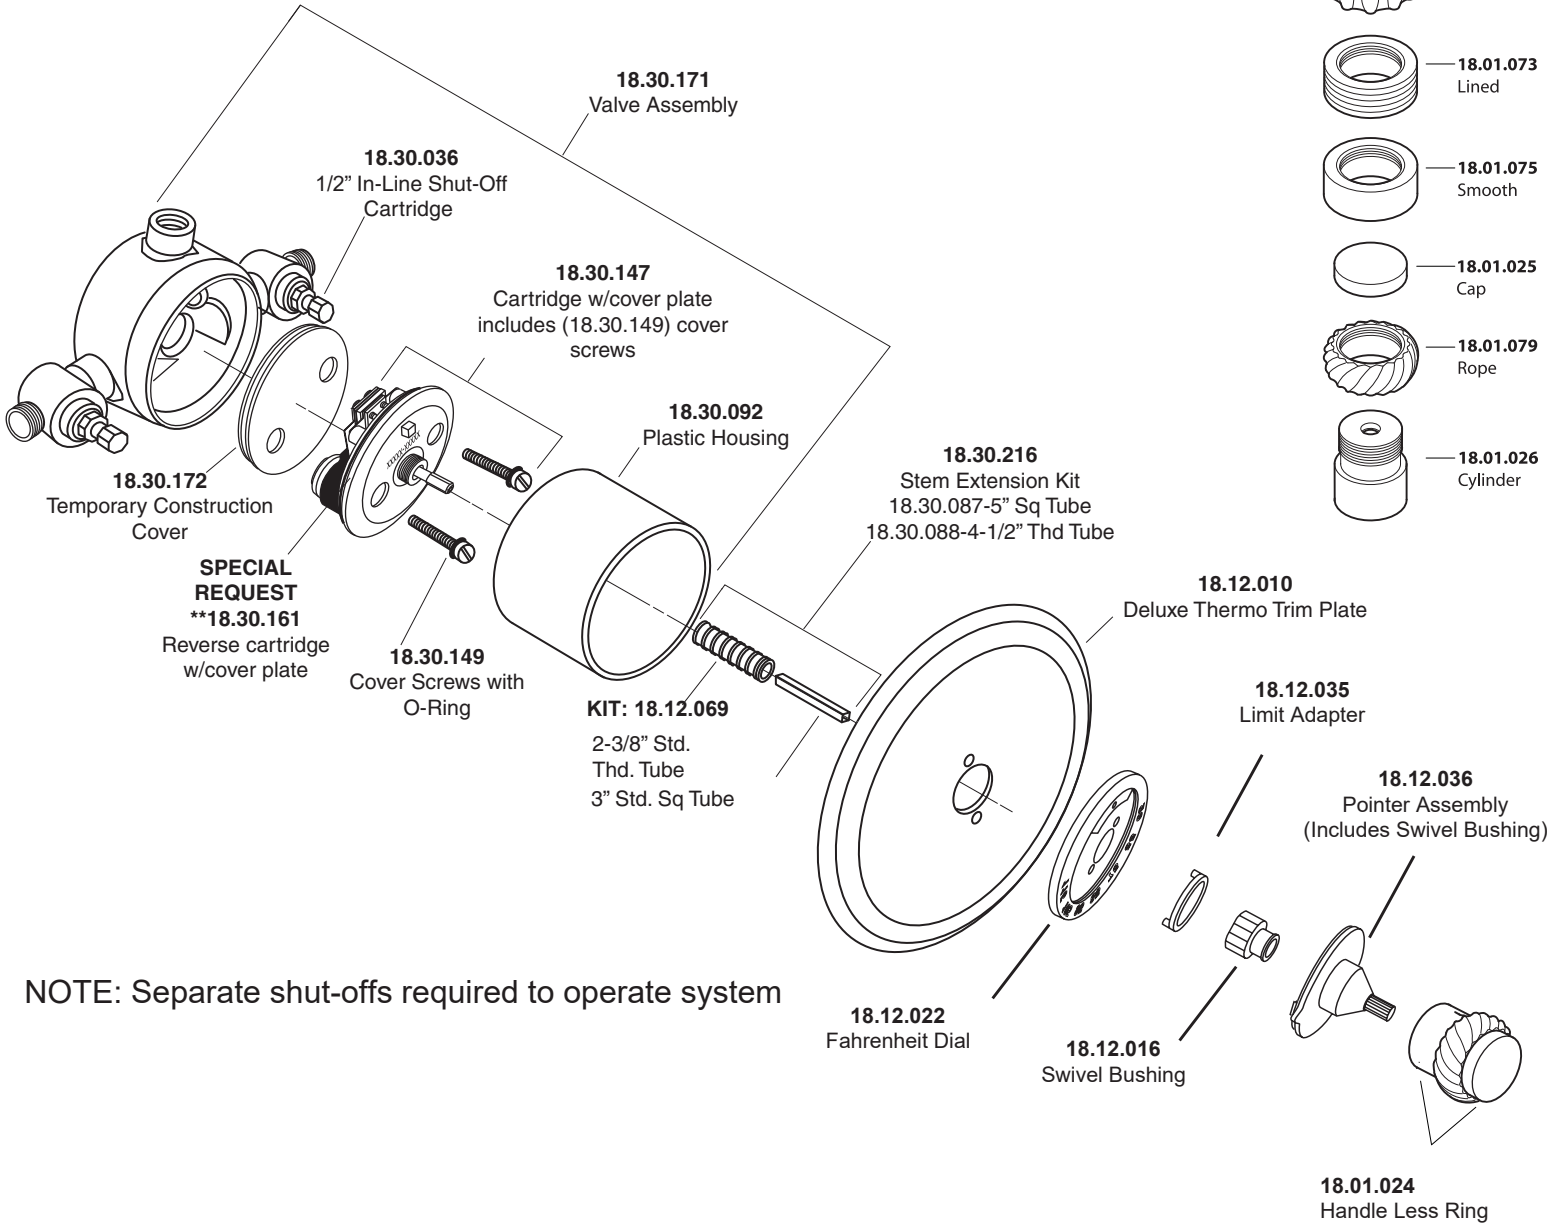

1.001297D

**3/4" Thermostatic Set with
Integral Stops with
Seville Cylinder Handle**

NOTE: Separate shut-offs required to operate system