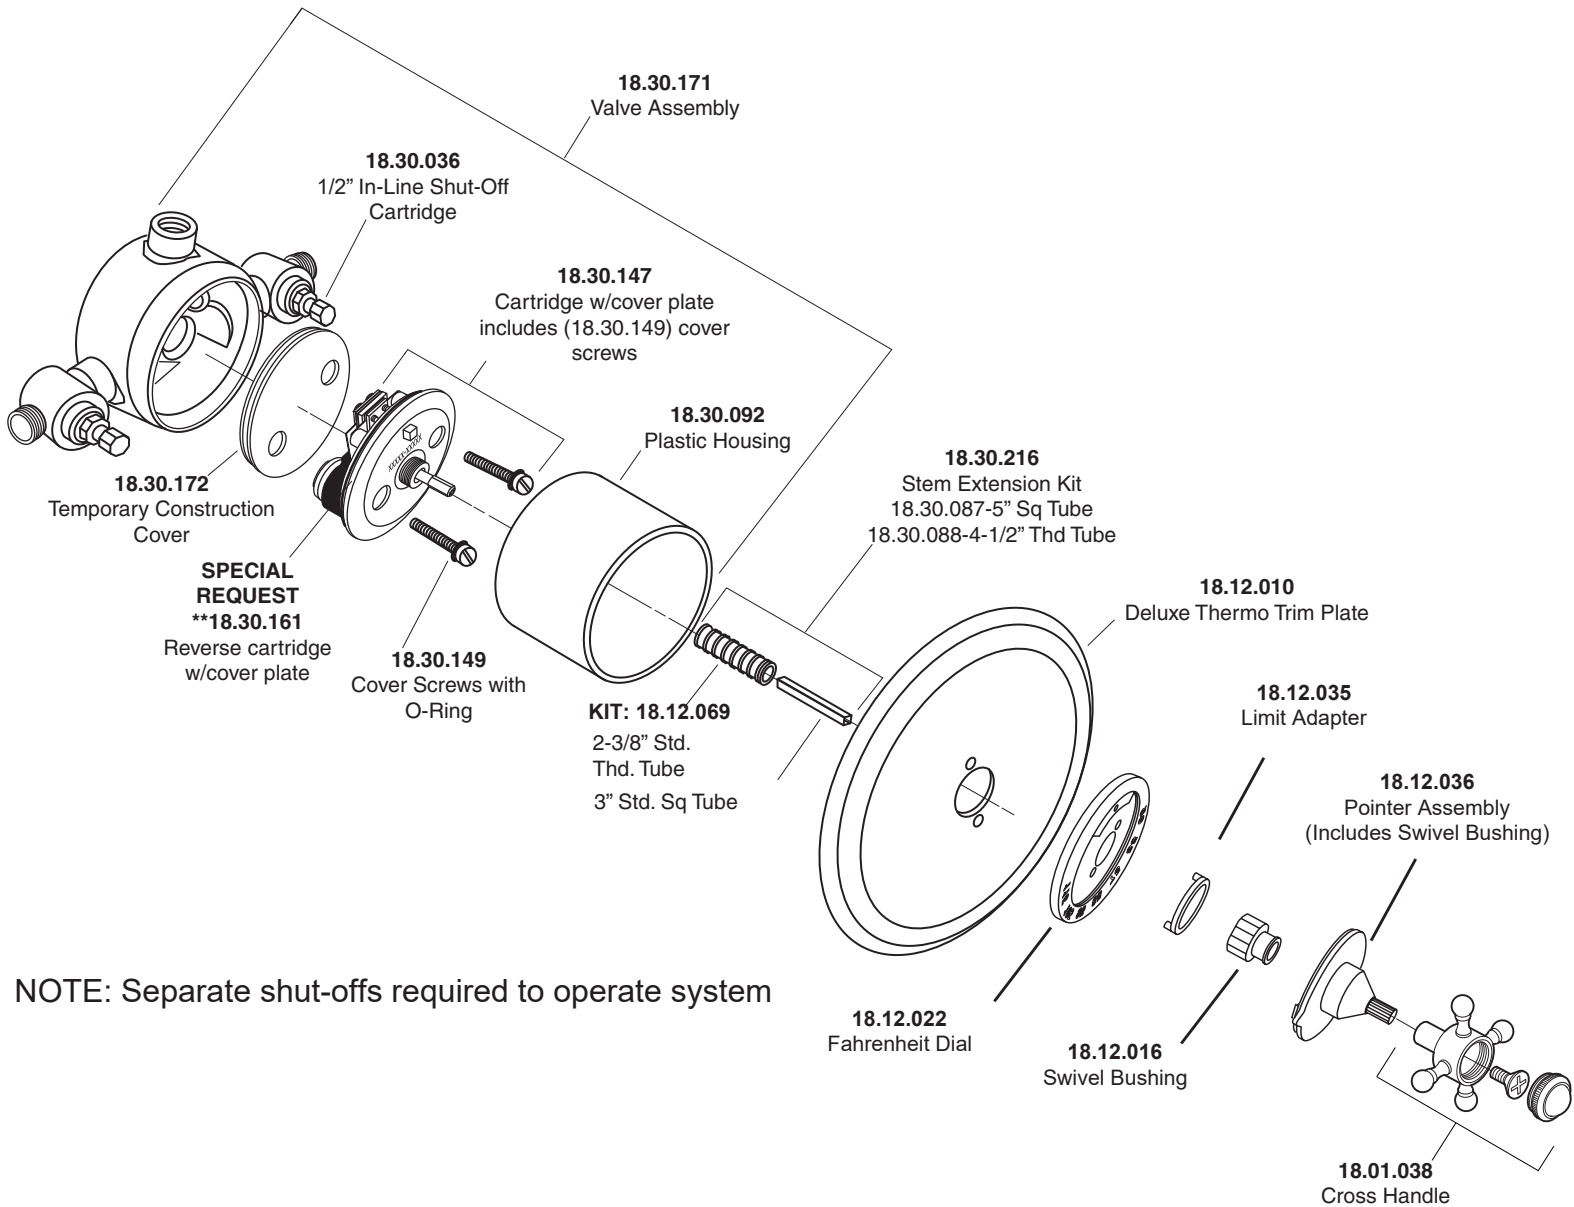

1.001497D

3/4" Thermostatic Set
with Integral Stops with
Alexandria Cross Handle

NOTE: Separate shut-offs required to operate system